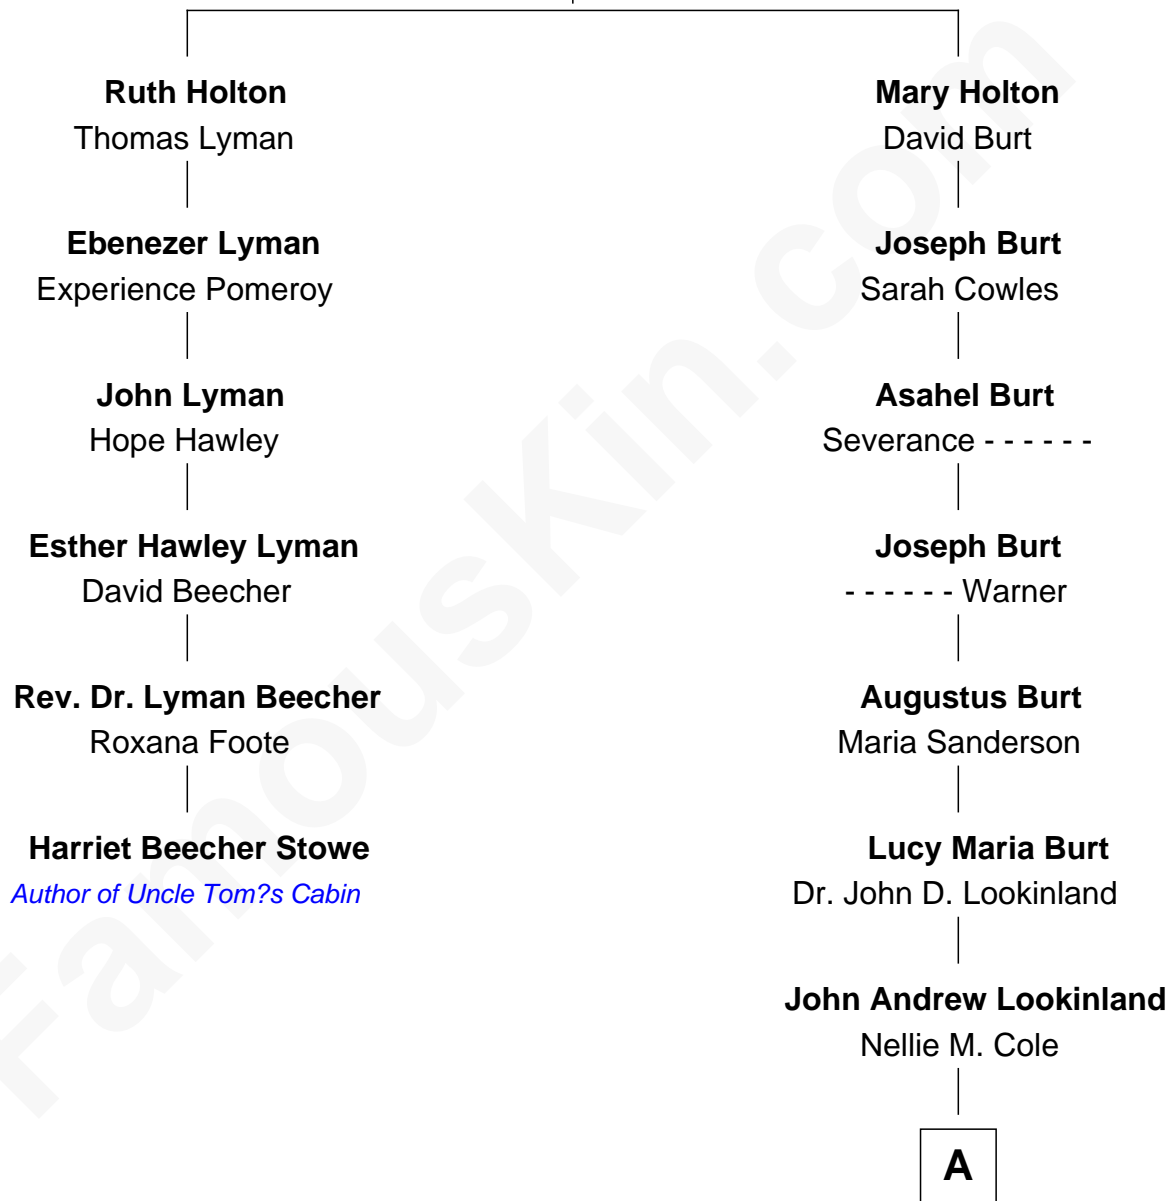

FamousKin.com Relationship Chart of

Harriet Beecher Stowe

Author of Uncle Tom's Cabin

5th cousin 4 times removed of

Michael Lookinland

TV Actor

William Holton

Mary - - - - -

A

Orrin Paul Lookinland

Madeline Tait

Paul Russell Lookinland

Karen Ruth McKinney

Michael Lookinland

TV Actor

FamousKin.com