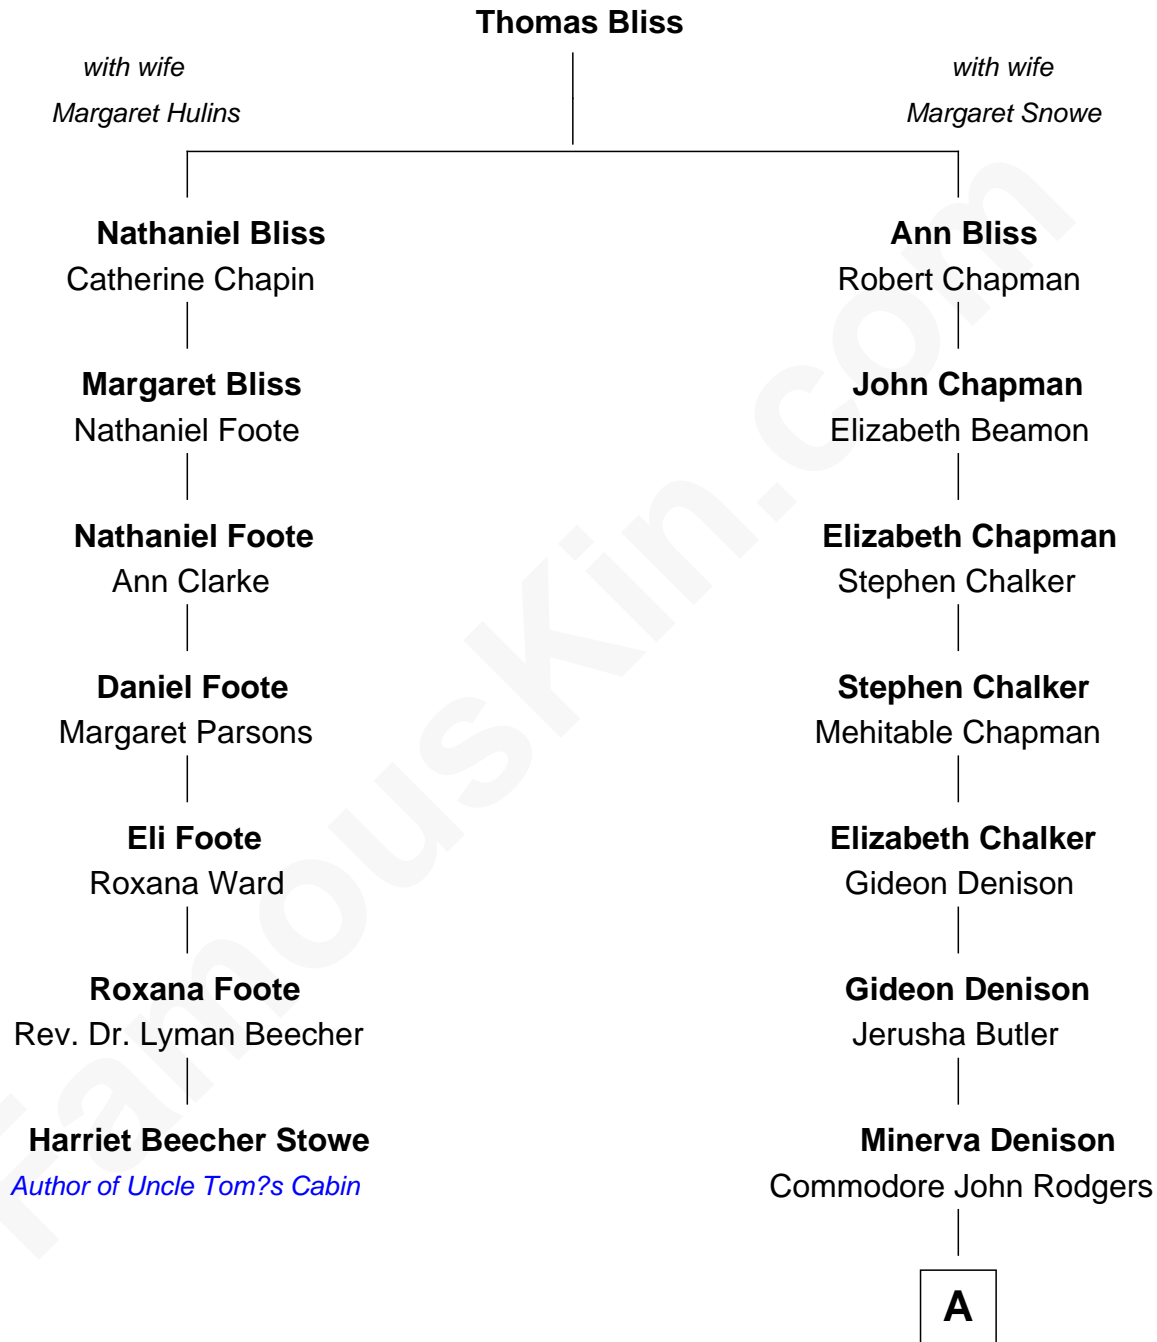

FamousKin.com Relationship Chart of

Harriet Beecher Stowe

Author of Uncle Tom's Cabin

6th cousin 6 times removed of

Parker Stevenson

TV and Movie Actor

A

—
Louisa Rodgers

Maj. Gen. Montgomery Cunningham Meigs

—
Mary Montgomery Meigs

Col. Joseph Hancock Taylor

—
Evelyn Taylor

Eli Kirk Price

—
Philip Price

Sarah Meade Harrison

—
Sarah Meade Price