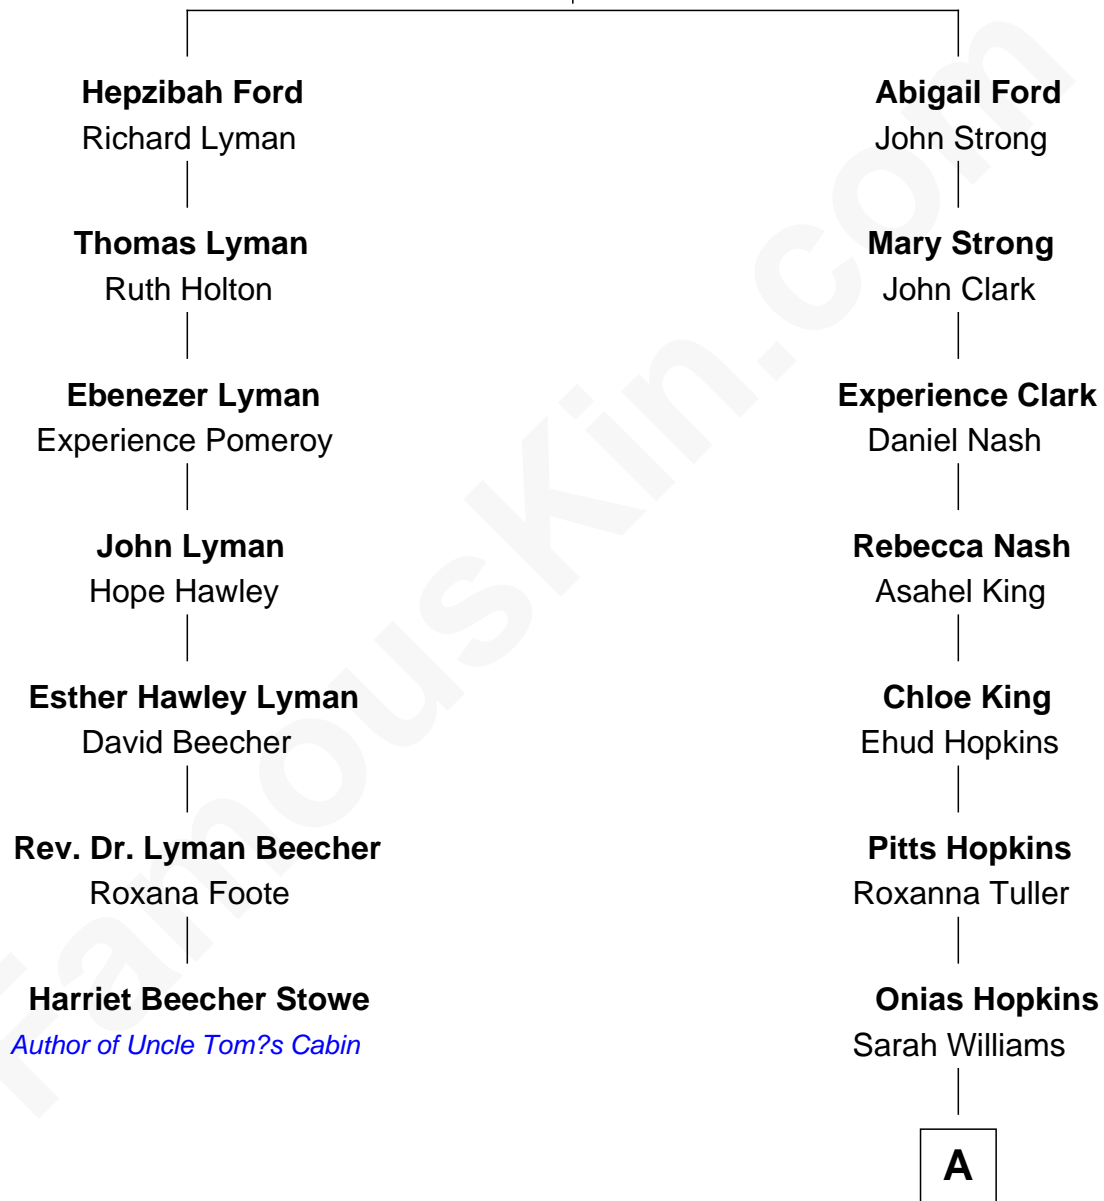

FamousKin.com Relationship Chart of

Harriet Beecher Stowe

Author of Uncle Tom's Cabin

6th cousin 7 times removed of

Taylor Lautner

TV and Movie Actor

Thomas Ford
Elizabeth Charde

A