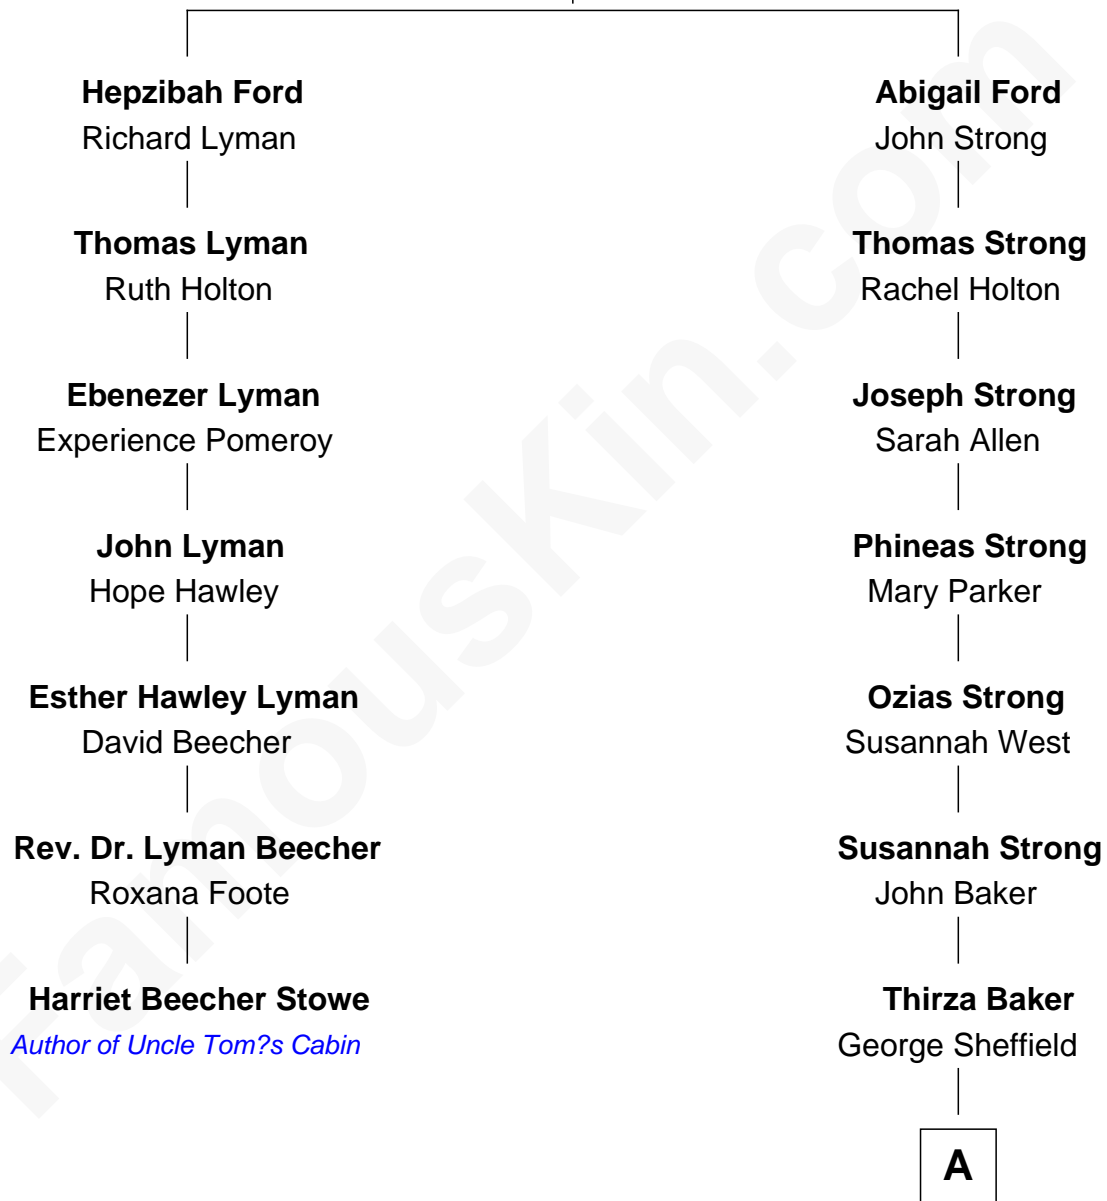

FamousKin.com Relationship Chart of

Harriet Beecher Stowe

Author of Uncle Tom's Cabin

6th cousin 5 times removed of

Glenn Close

Movie, Television, and Stage Actress

Thomas Ford
Elizabeth Charde

A

Betsey Sheffield
John Keyes Campbell

Mary L. Campbell
Charles Arthur Moore

Charles Arthur Moore
Elizabeth Hyde

Elizabeth Mary H. Moore
Dr. William Taliaferro Close

Glenn Close
Movie, Television, and Stage Actress