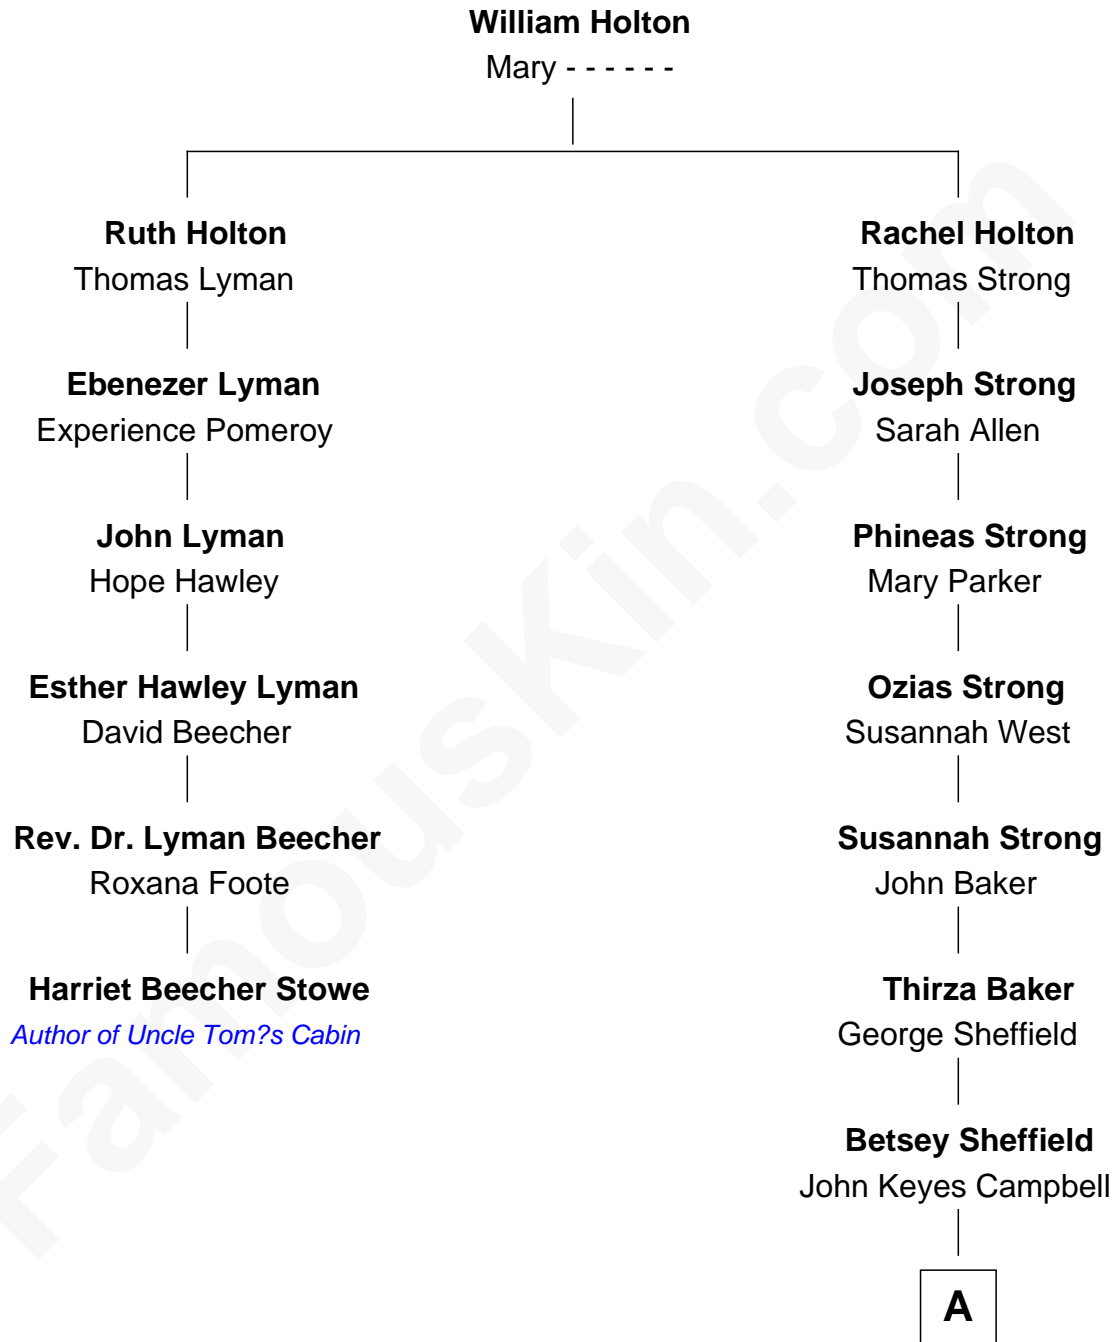

FamousKin.com Relationship Chart of

Harriet Beecher Stowe

Author of Uncle Tom's Cabin

5th cousin 5 times removed of

Glenn Close

Movie, Television, and Stage Actress

A

—
Mary L. Campbell
Charles Arthur Moore

—
Charles Arthur Moore
Elizabeth Hyde

—
Elizabeth Mary H. Moore
Dr. William Taliaferro Close

—
Glenn Close
Movie, Television, and Stage Actress