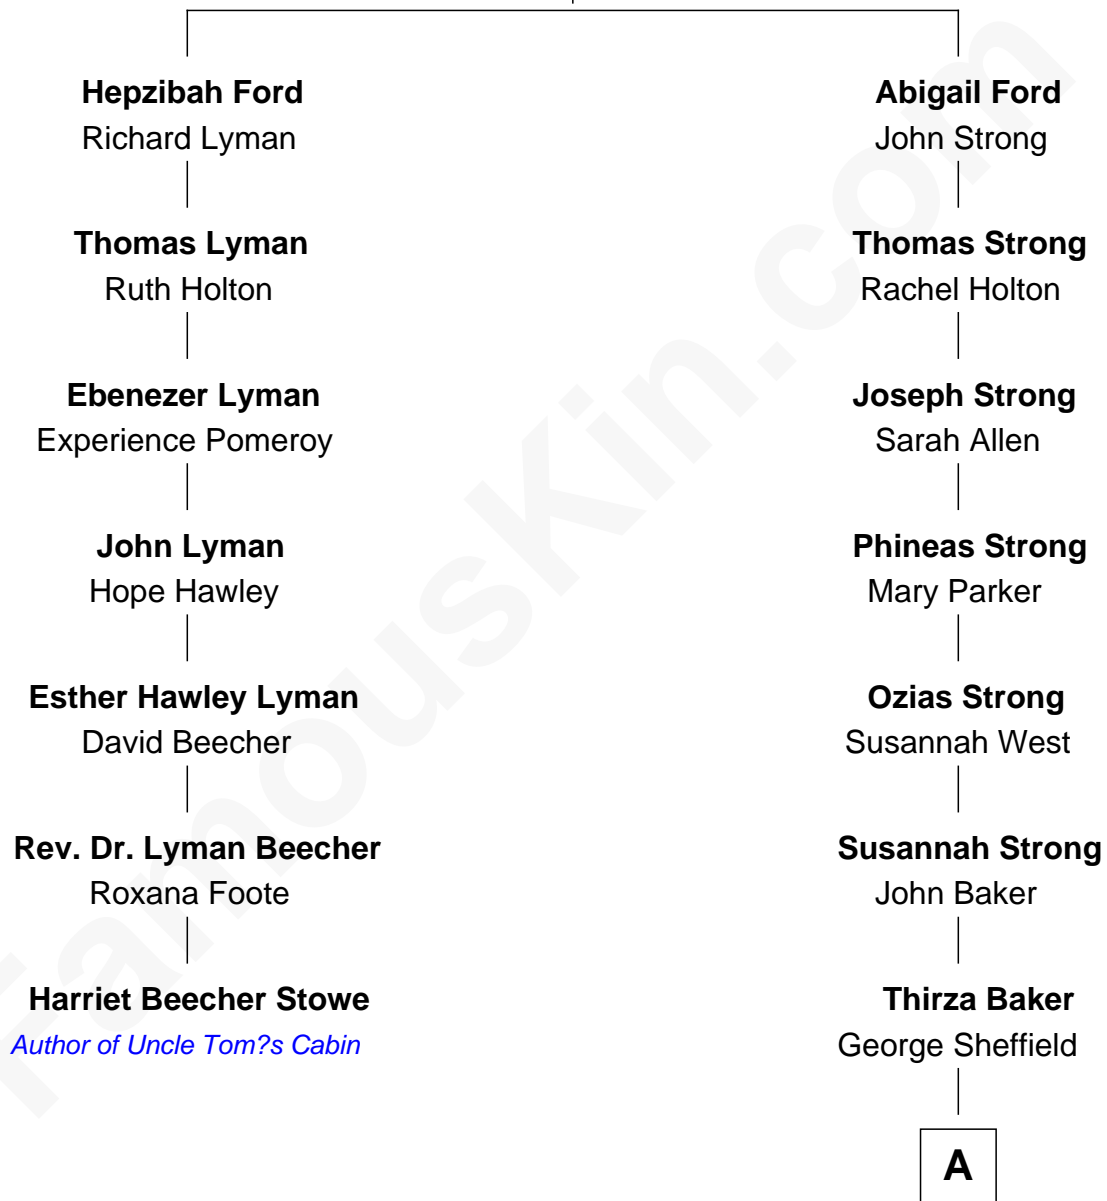

FamousKin.com Relationship Chart of

Harriet Beecher Stowe

Author of Uncle Tom's Cabin

6th cousin 6 times removed of

Brooke Shields

Movie Actress and Model

Thomas Ford
Elizabeth Charde

A

Betsey Sheffield
John Keyes Campbell

Mary L. Campbell
Charles Arthur Moore

Mary Elsie Moore
Prince Marina Torlonia

Princess Donna Marina Torlonia
Francis Xavier Shields

Francis Alexander Shields
Theresia Anna Lilian Maria Schmon