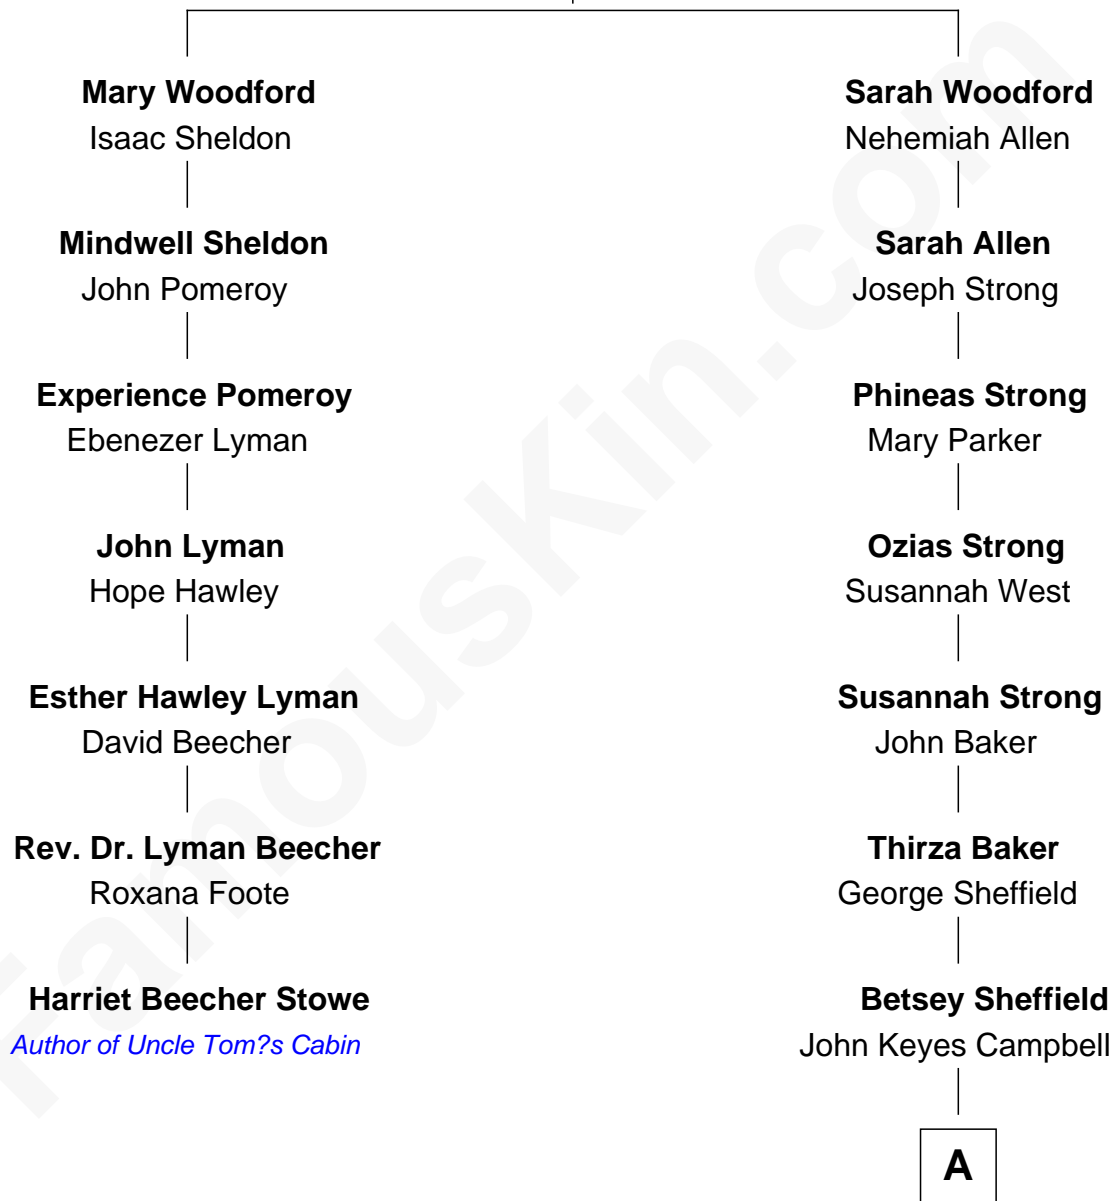

FamousKin.com Relationship Chart of

Harriet Beecher Stowe

Author of Uncle Tom's Cabin

6th cousin 5 times removed of

Brooke Shields

Movie Actress and Model

Thomas Woodford

Mary Blott

A

—
Mary L. Campbell
Charles Arthur Moore

—
Mary Elsie Moore
Prince Marina Torlonia

—
Princess Donna Marina Torlonia
Francis Xavier Shields

—
Francis Alexander Shields
Theresia Anna Lilian Maria Schmon

—
Brooke Shields
Movie Actress and Model