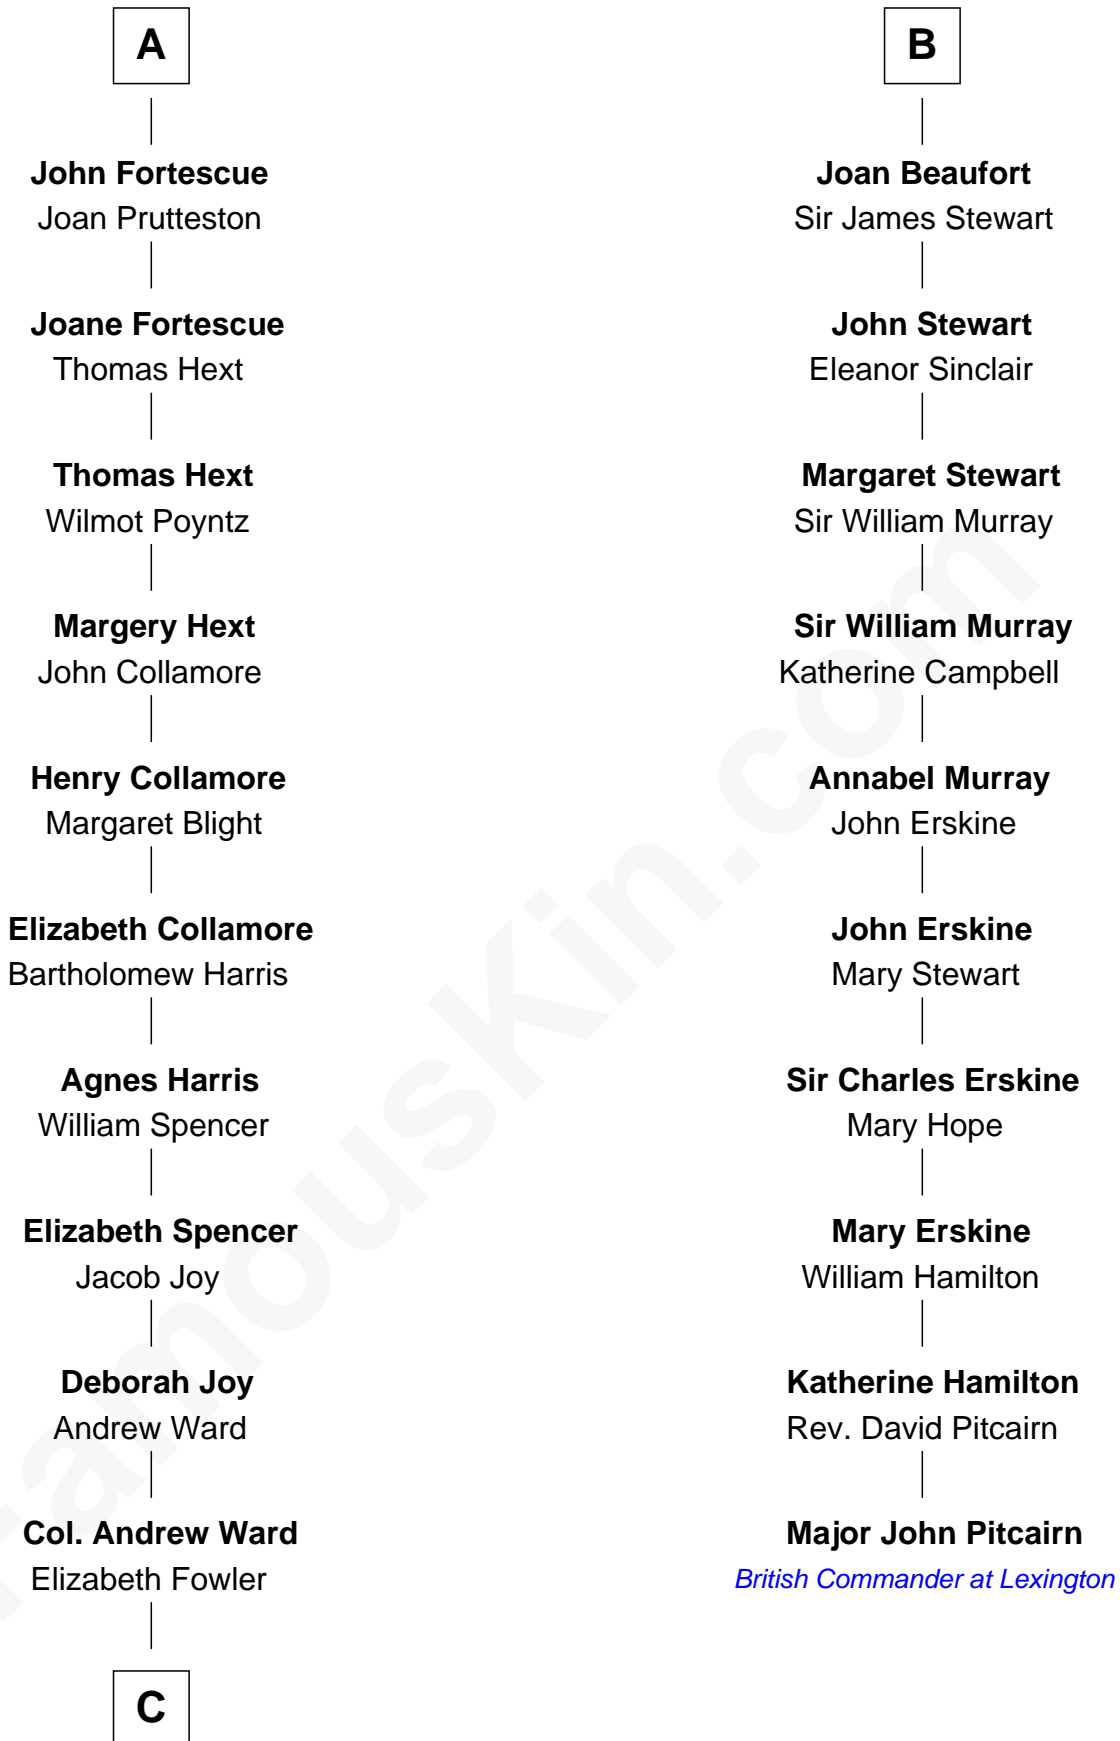

FamousKin.com

Relationship Chart of

Harriet Beecher Stowe

Author of Uncle Tom's Cabin

16th cousin 4 times removed of

Major John Pitcairn

British Commander at Battle of Lexington

C

—
Andrew Ward
Diana Hubbard

—
Roxana Ward
Eli Foote

—
Roxana Foote
Rev. Dr. Lyman Beecher

—
Harriet Beecher Stowe
Author of Uncle Tom's Cabin

FamousKin.com