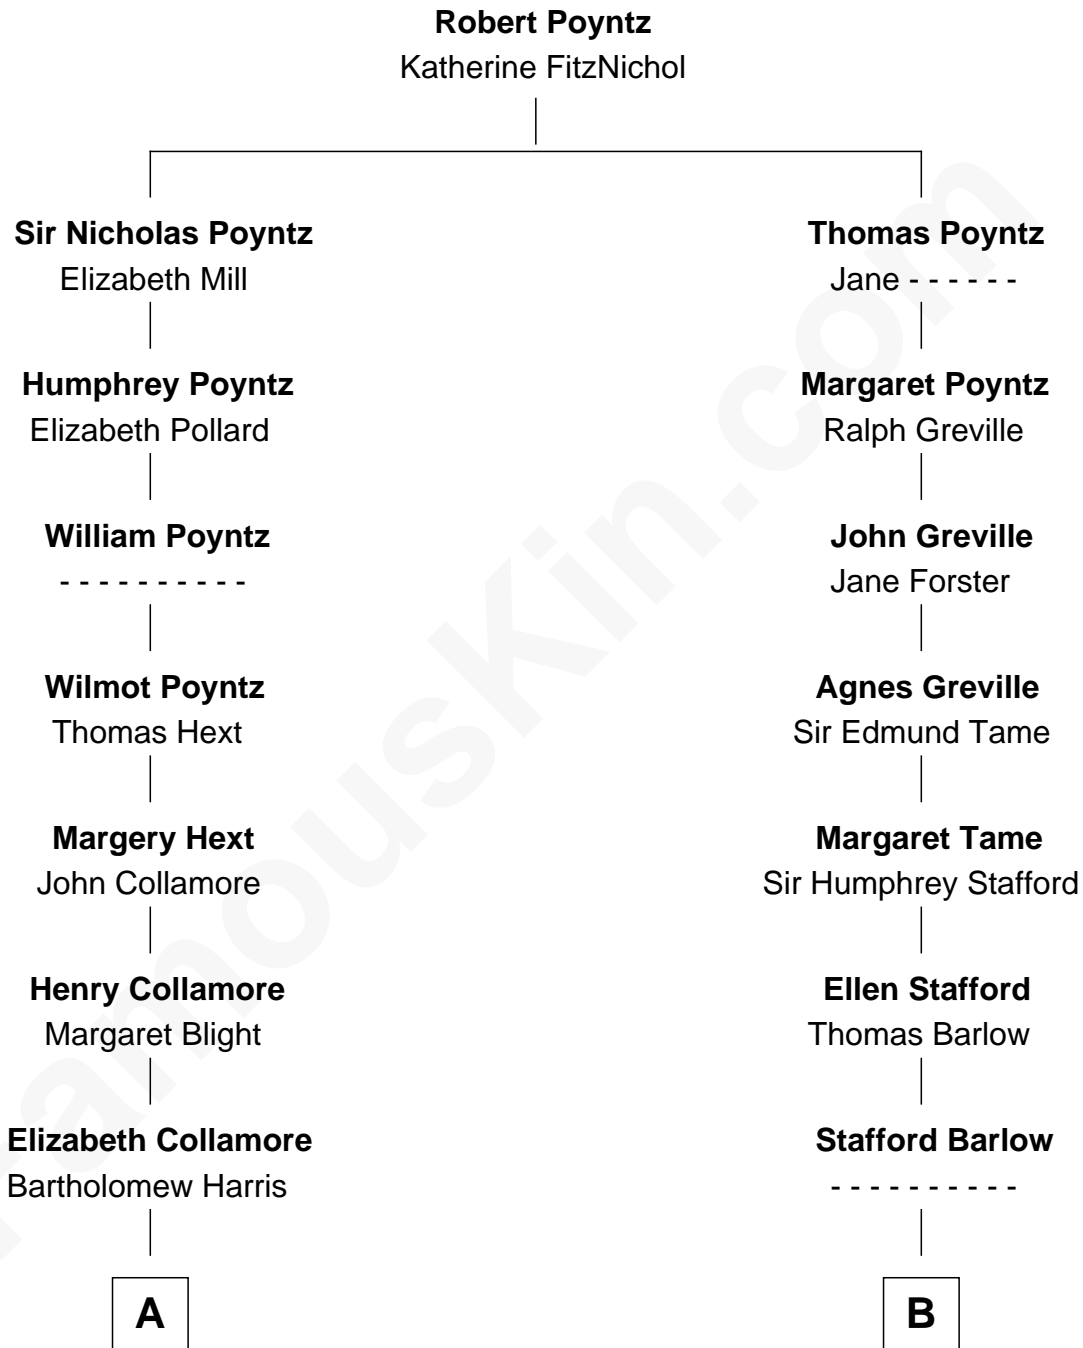

FamousKin.com Relationship Chart of

Harriet Beecher Stowe

Author of Uncle Tom's Cabin

14th cousin 2 times removed of

Marilyn Monroe

Actress, Model, and Singer

A

Agnes Harris
William Spencer

Elizabeth Spencer
Jacob Joy

Deborah Joy
Andrew Ward

Col. Andrew Ward
Elizabeth Fowler

Andrew Ward
Diana Hubbard

Roxana Ward
Eli Foote

Roxana Foote
Rev. Dr. Lyman Beecher

Harriet Beecher Stowe
Author of Uncle Tom's Cabin

Frederick Almy Gifford
Elizabeth Easton Tennant

Charles Stanley Gifford
Gladys Pearl Monroe

Marilyn Monroe
Actress, Model, and Singer