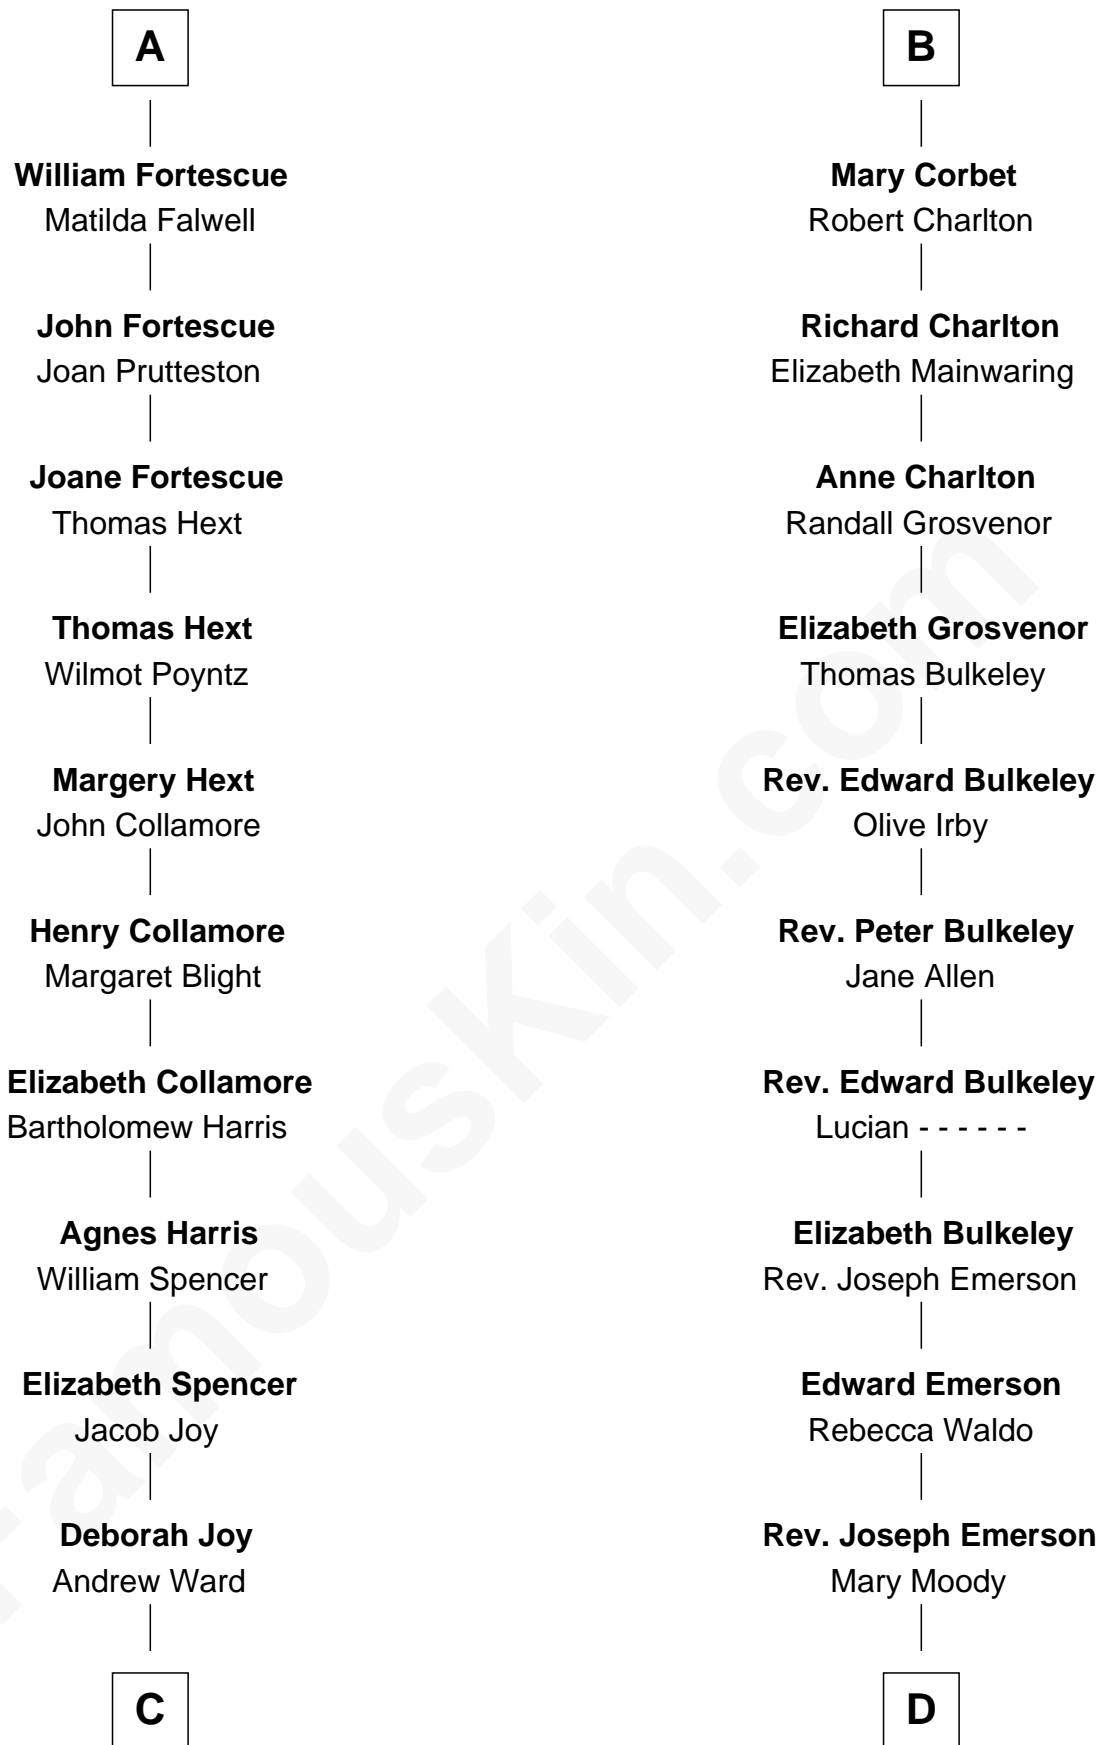

# FamousKin.com Relationship Chart of

**Harriet Beecher Stowe**

*Author of Uncle Tom's Cabin*

19th cousin 2 times removed of

**Ralph Waldo Emerson**

*American Poet*

**C**

**Col. Andrew Ward**

Elizabeth Fowler

**Andrew Ward**

Diana Hubbard

**Roxana Ward**

Eli Foote

**Roxana Foote**

Rev. Dr. Lyman Beecher

**Harriet Beecher Stowe**