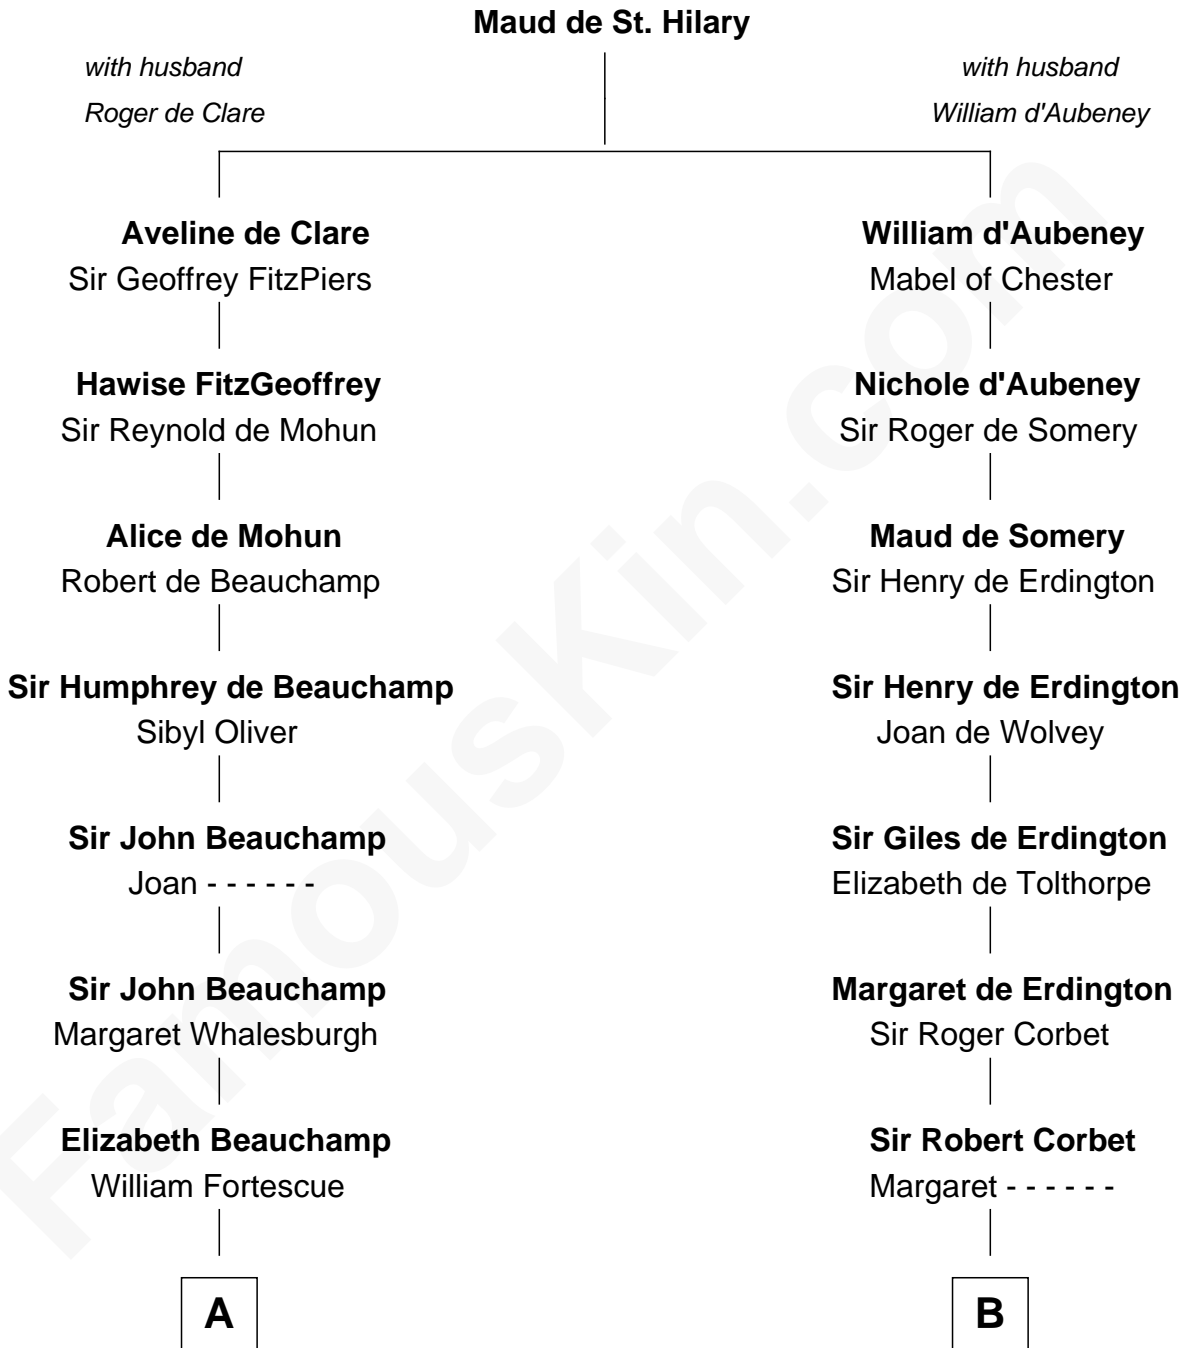

# FamousKin.com Relationship Chart of

**Harriet Beecher Stowe**

*Author of Uncle Tom's Cabin*

19th cousin 2 times removed of

**Ralph Waldo Emerson**

*American Poet*

**C**

**Col. Andrew Ward**

Elizabeth Fowler

**Andrew Ward**

Diana Hubbard

**Roxana Ward**

Eli Foote

**Roxana Foote**

Rev. Dr. Lyman Beecher

**Harriet Beecher Stowe**