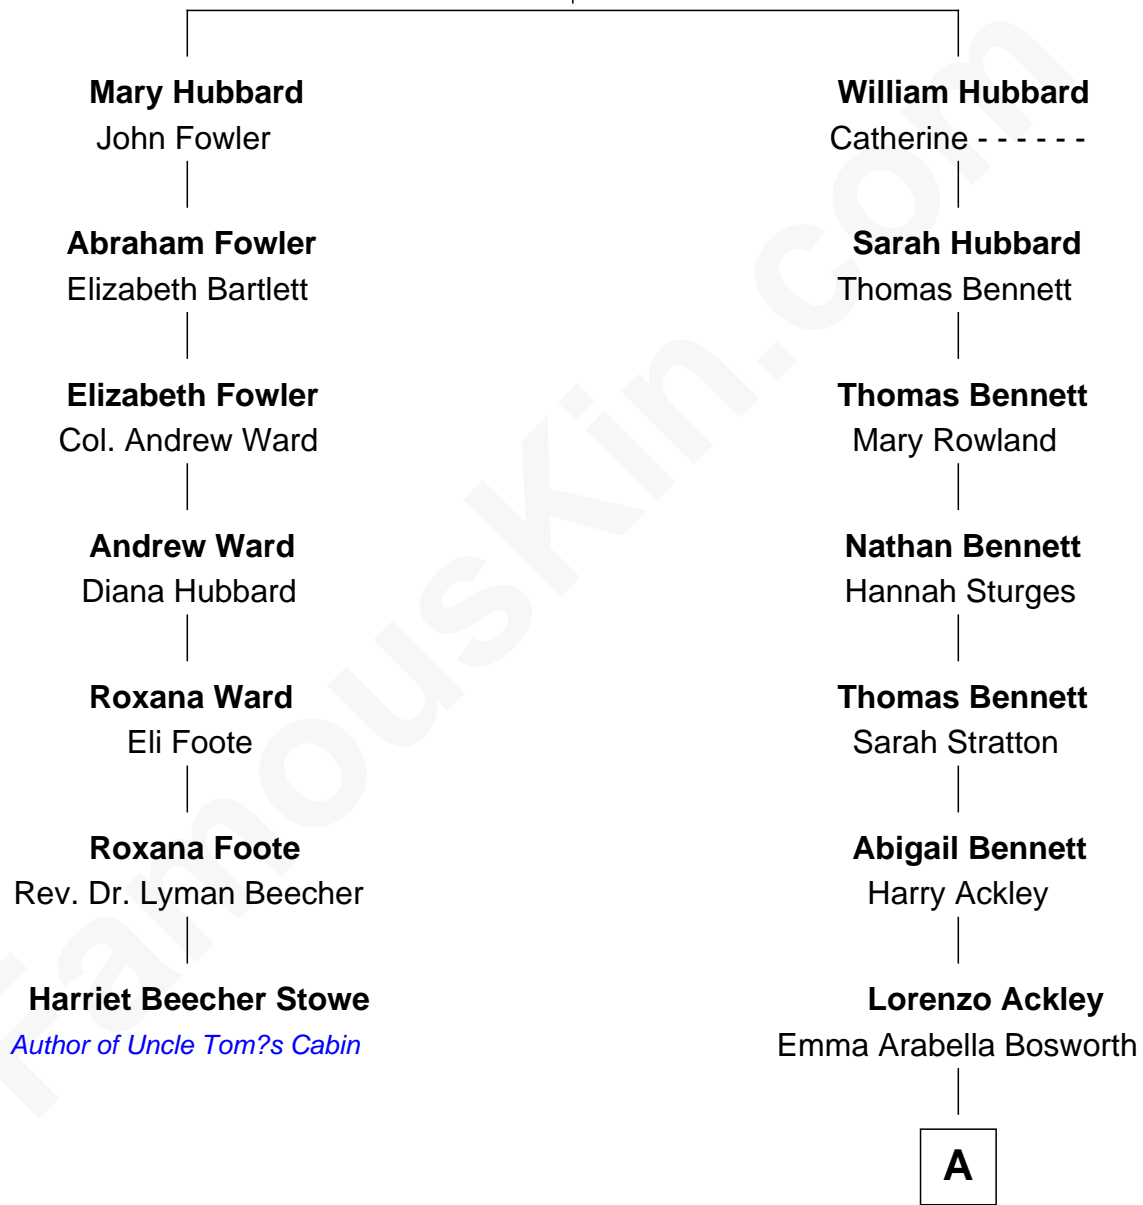

FamousKin.com Relationship Chart of

Harriet Beecher Stowe

Author of Uncle Tom's Cabin

6th cousin 5 times removed of

Sydney Biddle Barrows

Mayflower Madam

George Hubbard

Mary Bishop

A

Helen Eva Ackley
William Gildersleeve Parke

Elizabeth Parke
Percy Ballantine

John Boyd Ballantine
Anne L. Crawford

Jeannette Ballantine
Donald Byers Barrows

Sydney Biddle Barrows
Mayflower Madam