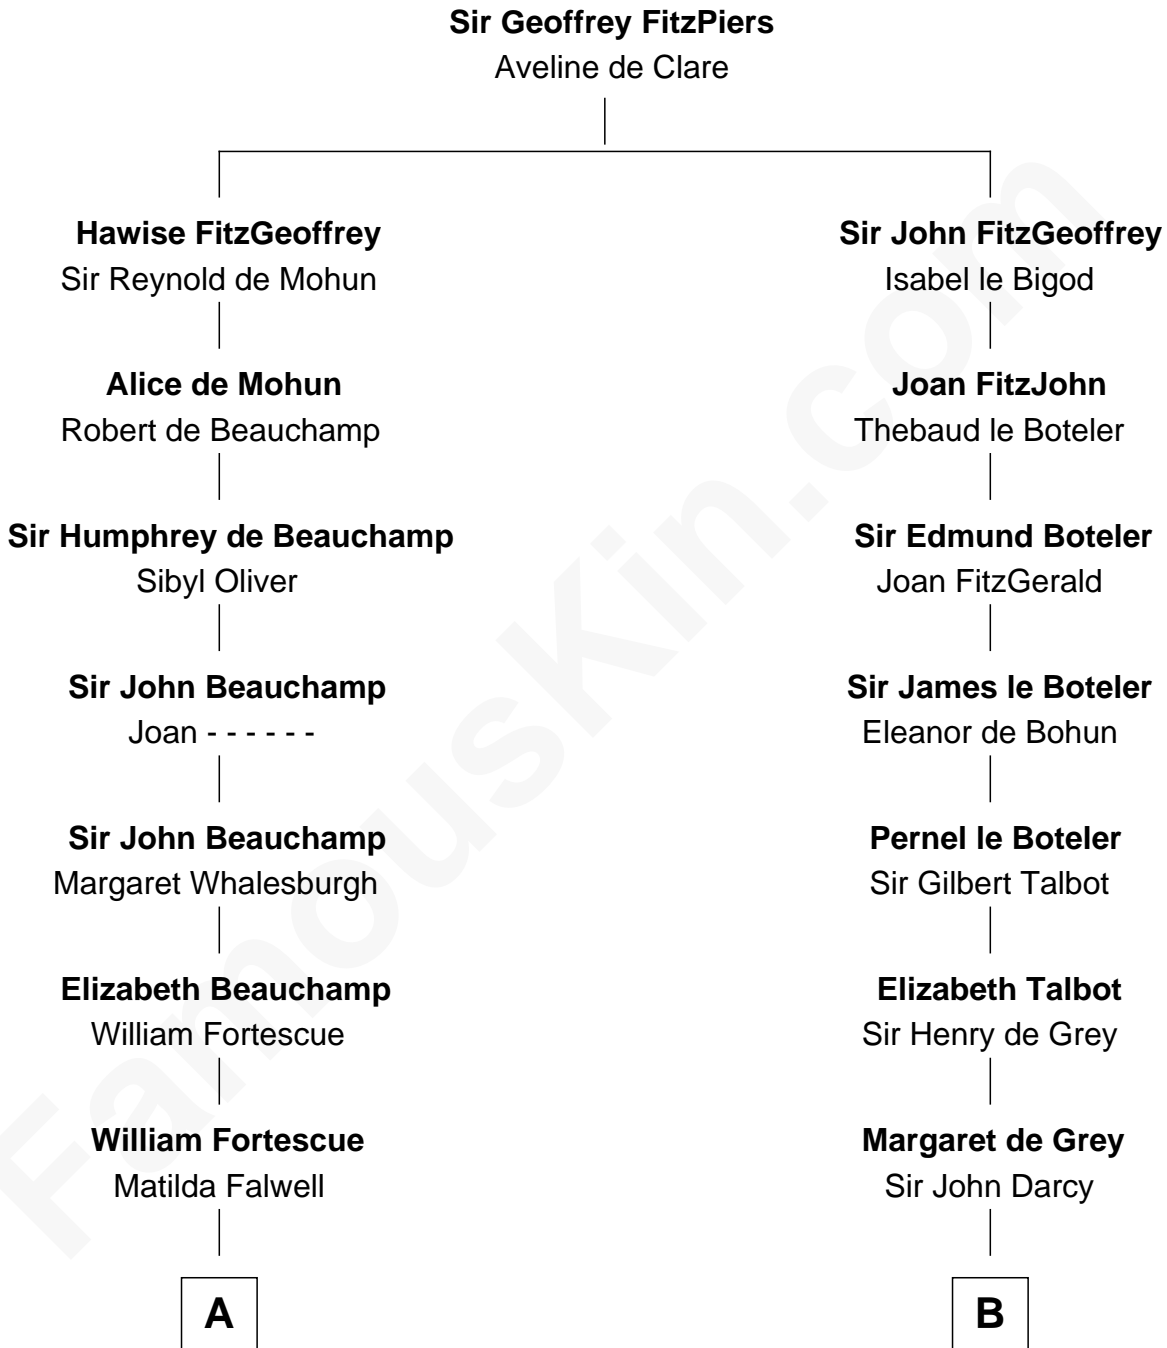

**FamousKin.com**  
**Relationship Chart of**  
**Harriet Beecher Stowe**  
*Author of Uncle Tom's Cabin*

18th cousin 2 times removed of

**Robert Treat Paine**  
*Signer of the Declaration of Independence*

**C**

**Andrew Ward**  
Diana Hubbard

**Roxana Ward**  
Eli Foote

**Roxana Foote**  
Rev. Dr. Lyman Beecher

**Harriet Beecher Stowe**  
*Author of Uncle Tom's Cabin*

**D**

**Eunice Treat**  
Thomas Paine

**Robert Treat Paine**  
*Signer of Declaration of Independence*