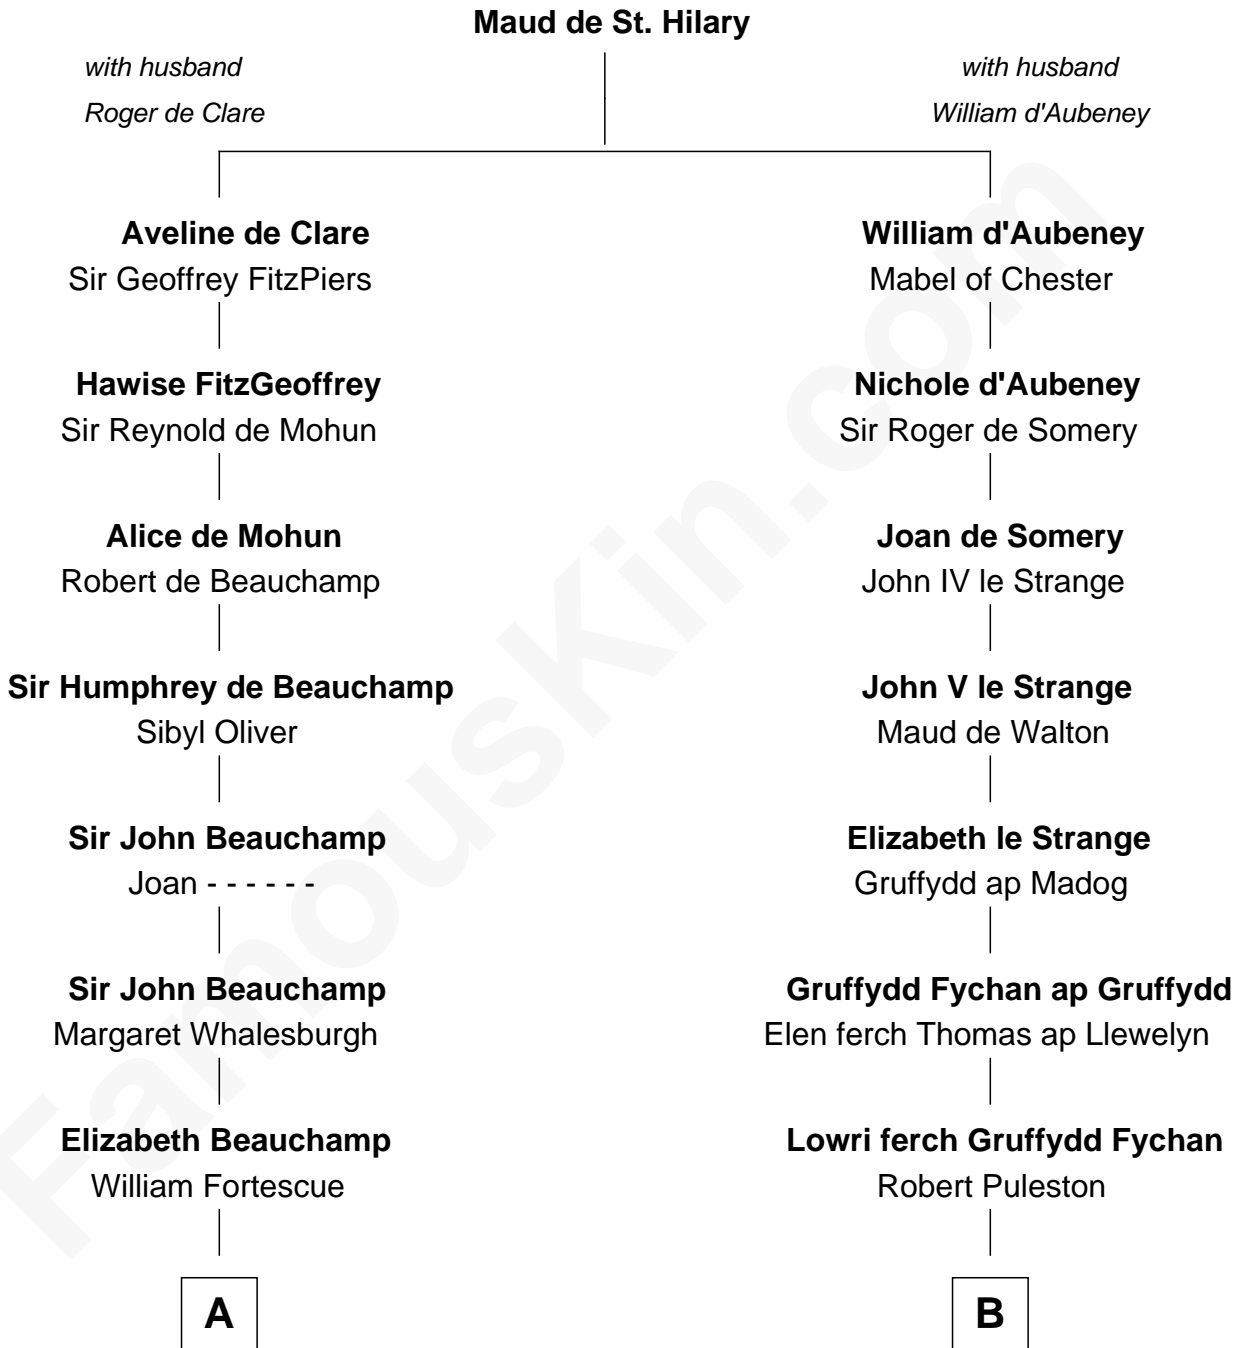

FamousKin.com Relationship Chart of

Harriet Beecher Stowe

Author of Uncle Tom's Cabin

17th cousin 4 times removed of

General William Whipple

Signer of the Declaration of Independence

C

Col. Andrew Ward

Elizabeth Fowler

Andrew Ward

Diana Hubbard

Roxana Ward

Eli Foote

Roxana Foote

Rev. Dr. Lyman Beecher

Harriet Beecher Stowe