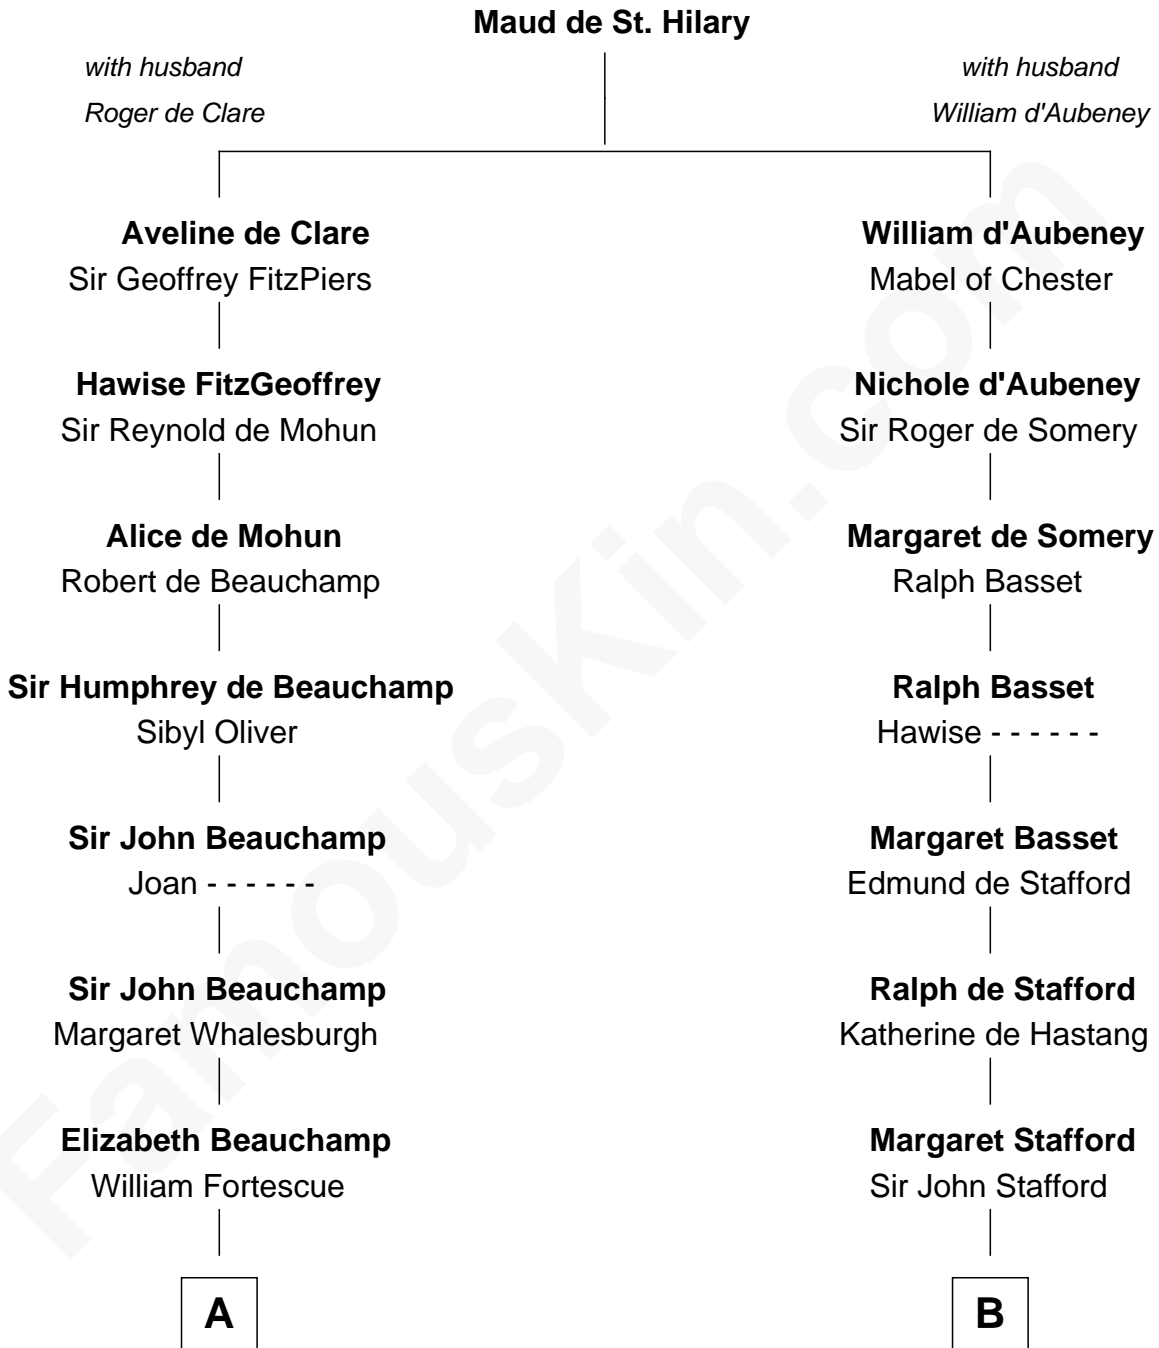

# FamousKin.com Relationship Chart of

**Harriet Beecher Stowe**

*Author of Uncle Tom's Cabin*

20th cousin 1 time removed of

**Robert Townsend**

*Member of the Culper Spy Ring during the American Revolution*

**C**

**Col. Andrew Ward**

Elizabeth Fowler

**Andrew Ward**

Diana Hubbard

**Roxana Ward**

Eli Foote

**Roxana Foote**

Rev. Dr. Lyman Beecher

**Harriet Beecher Stowe**

*Author of Uncle Tom's Cabin*

**D**

**Audrey Almy**

James Townsend

**Jacob Townsend**

Phoebe Seaman