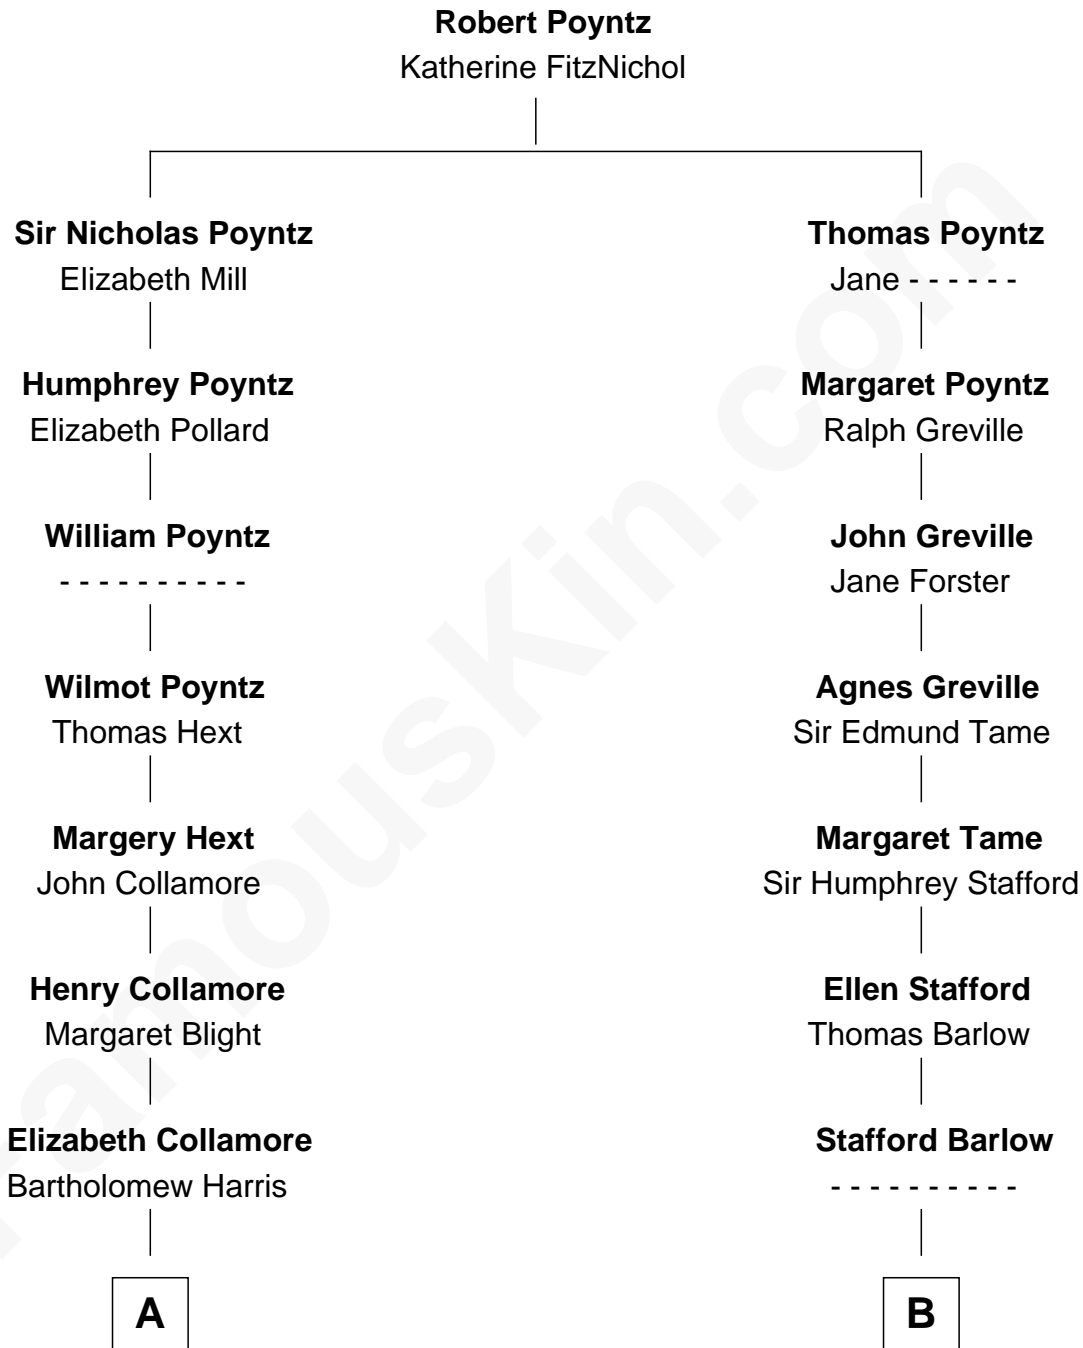

FamousKin.com Relationship Chart of

Harriet Beecher Stowe

Author of Uncle Tom's Cabin

12th cousin 2 times removed of

Robert Townsend

Member of the Culper Spy Ring during the American Revolution

A

Agnes Harris
William Spencer

Elizabeth Spencer
Jacob Joy

Deborah Joy
Andrew Ward

Col. Andrew Ward
Elizabeth Fowler

Andrew Ward
Diana Hubbard

Roxana Ward
Eli Foote

Roxana Foote
Rev. Dr. Lyman Beecher

Harriet Beecher Stowe
Author of Uncle Tom's Cabin

B

Audrey Barlow
William Almy

Job Almy
Mary Unthank

Audrey Almy
James Townsend

Jacob Townsend
Phoebe Seaman

Samuel Townsend
Sarah Stoddard

Robert Townsend
Spy known as "Culper Jr."