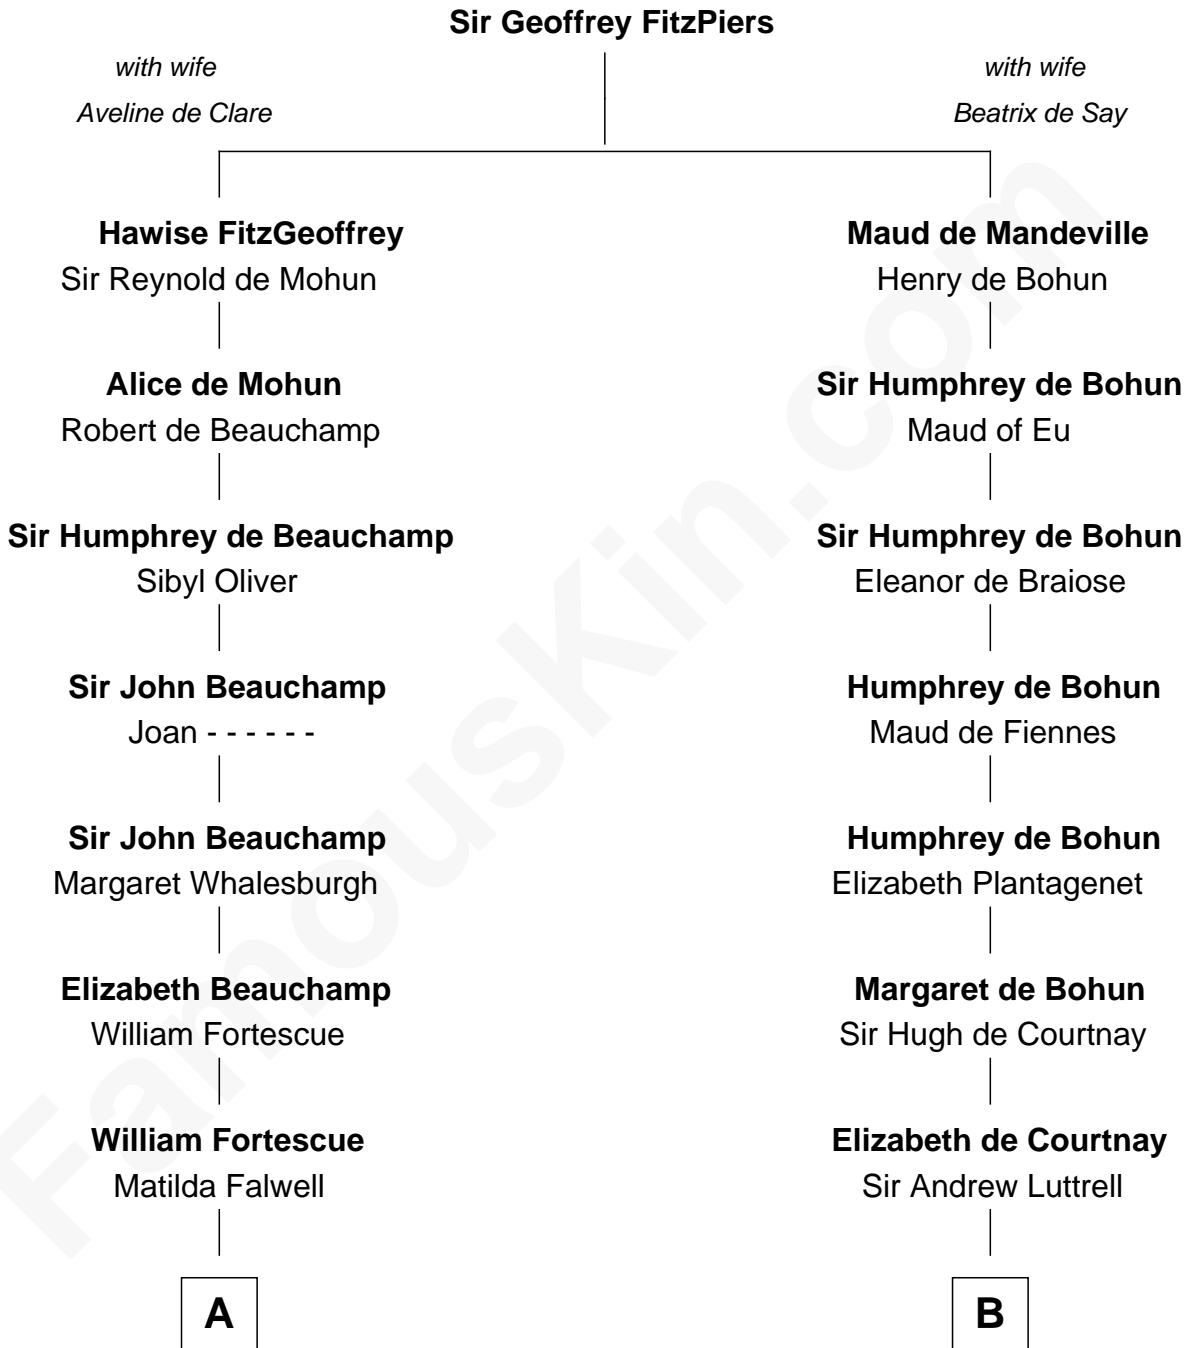

FamousKin.com Relationship Chart of

Harriet Beecher Stowe

Author of Uncle Tom's Cabin

18th cousin 2 times removed of

Caleb Brewster

Member of the Culper Spy Ring during the American Revolution

C

Andrew Ward
Diana Hubbard

Roxana Ward
Eli Foote

Roxana Foote
Rev. Dr. Lyman Beecher

Harriet Beecher Stowe
Author of Uncle Tom's Cabin

D

Benjamin Brewster
Sarah Biggs

Caleb Brewster
Member of the Culper Spy Ring

FamousKin.com