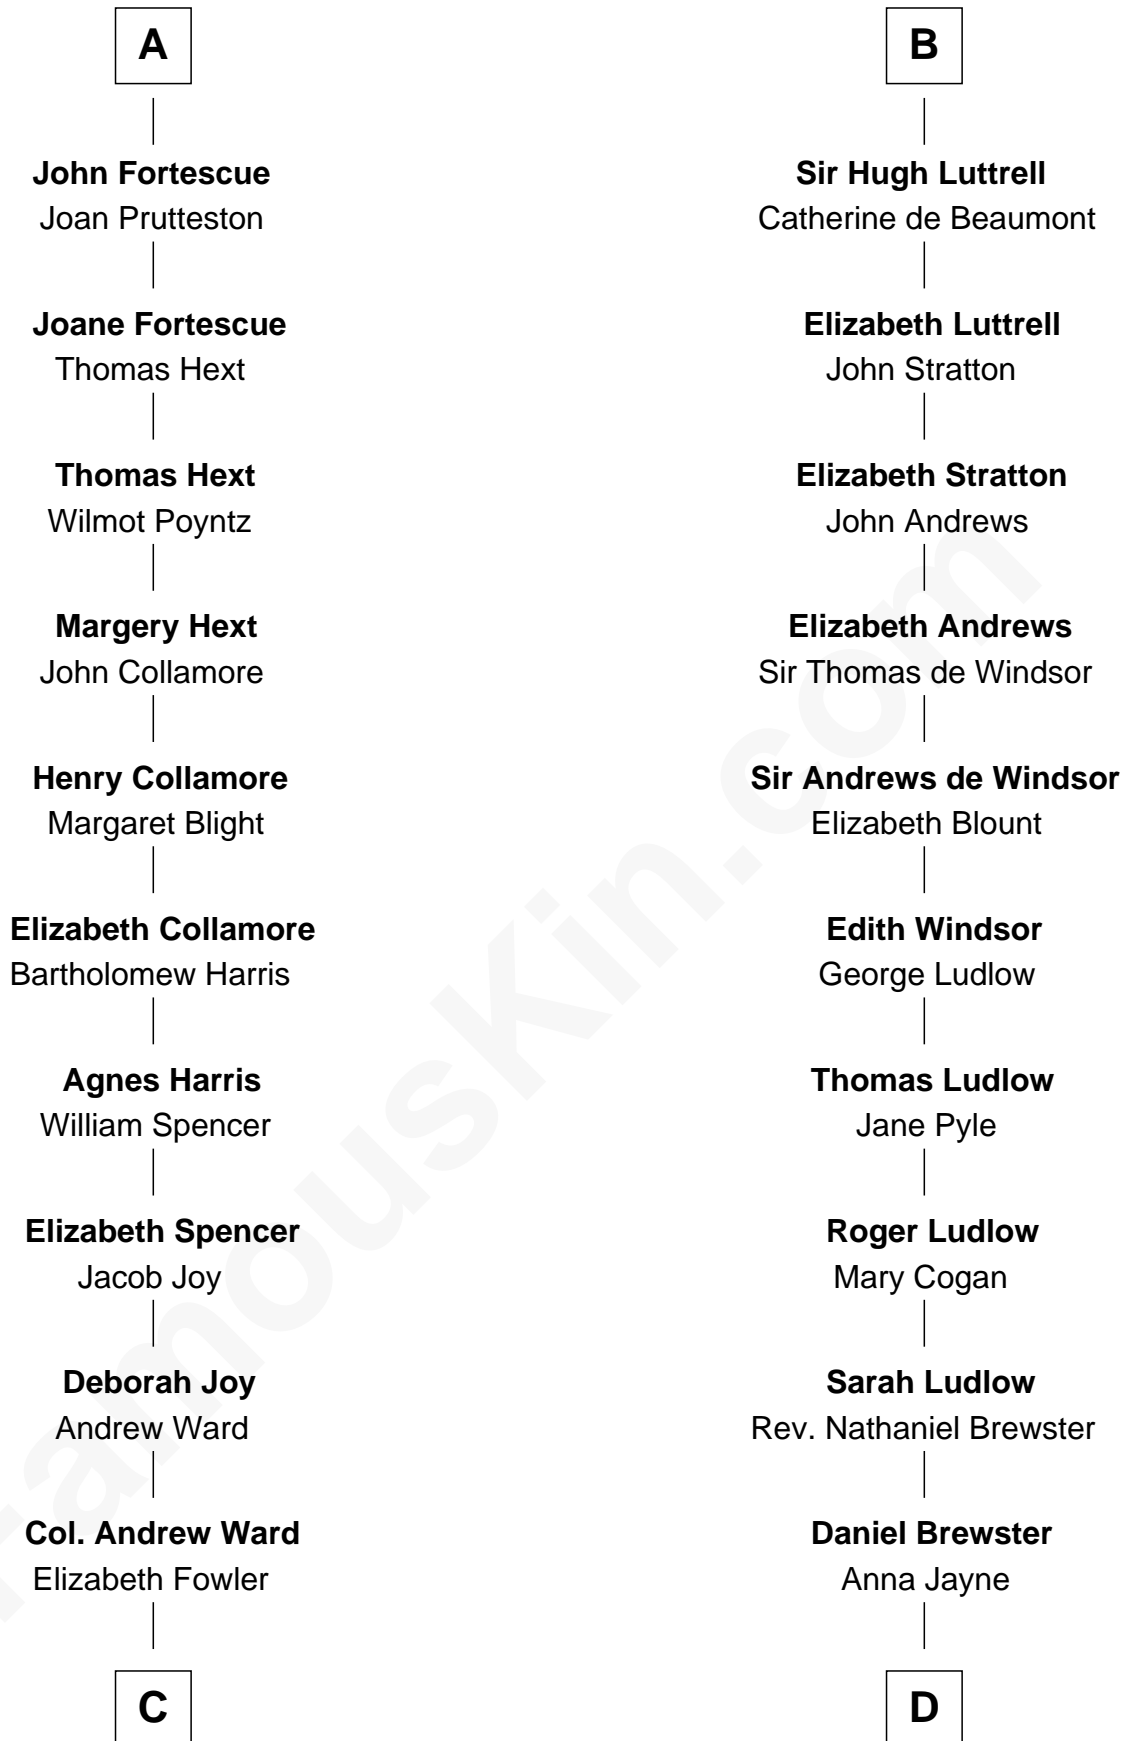

FamousKin.com Relationship Chart of

Harriet Beecher Stowe

Author of Uncle Tom's Cabin

18th cousin 2 times removed of

Caleb Brewster

Member of the Culper Spy Ring during the American Revolution

C

Andrew Ward
Diana Hubbard

Roxana Ward
Eli Foote

Roxana Foote
Rev. Dr. Lyman Beecher

Harriet Beecher Stowe
Author of Uncle Tom's Cabin

D

Benjamin Brewster
Sarah Biggs

Caleb Brewster
Member of the Culper Spy Ring

FamousKin.com