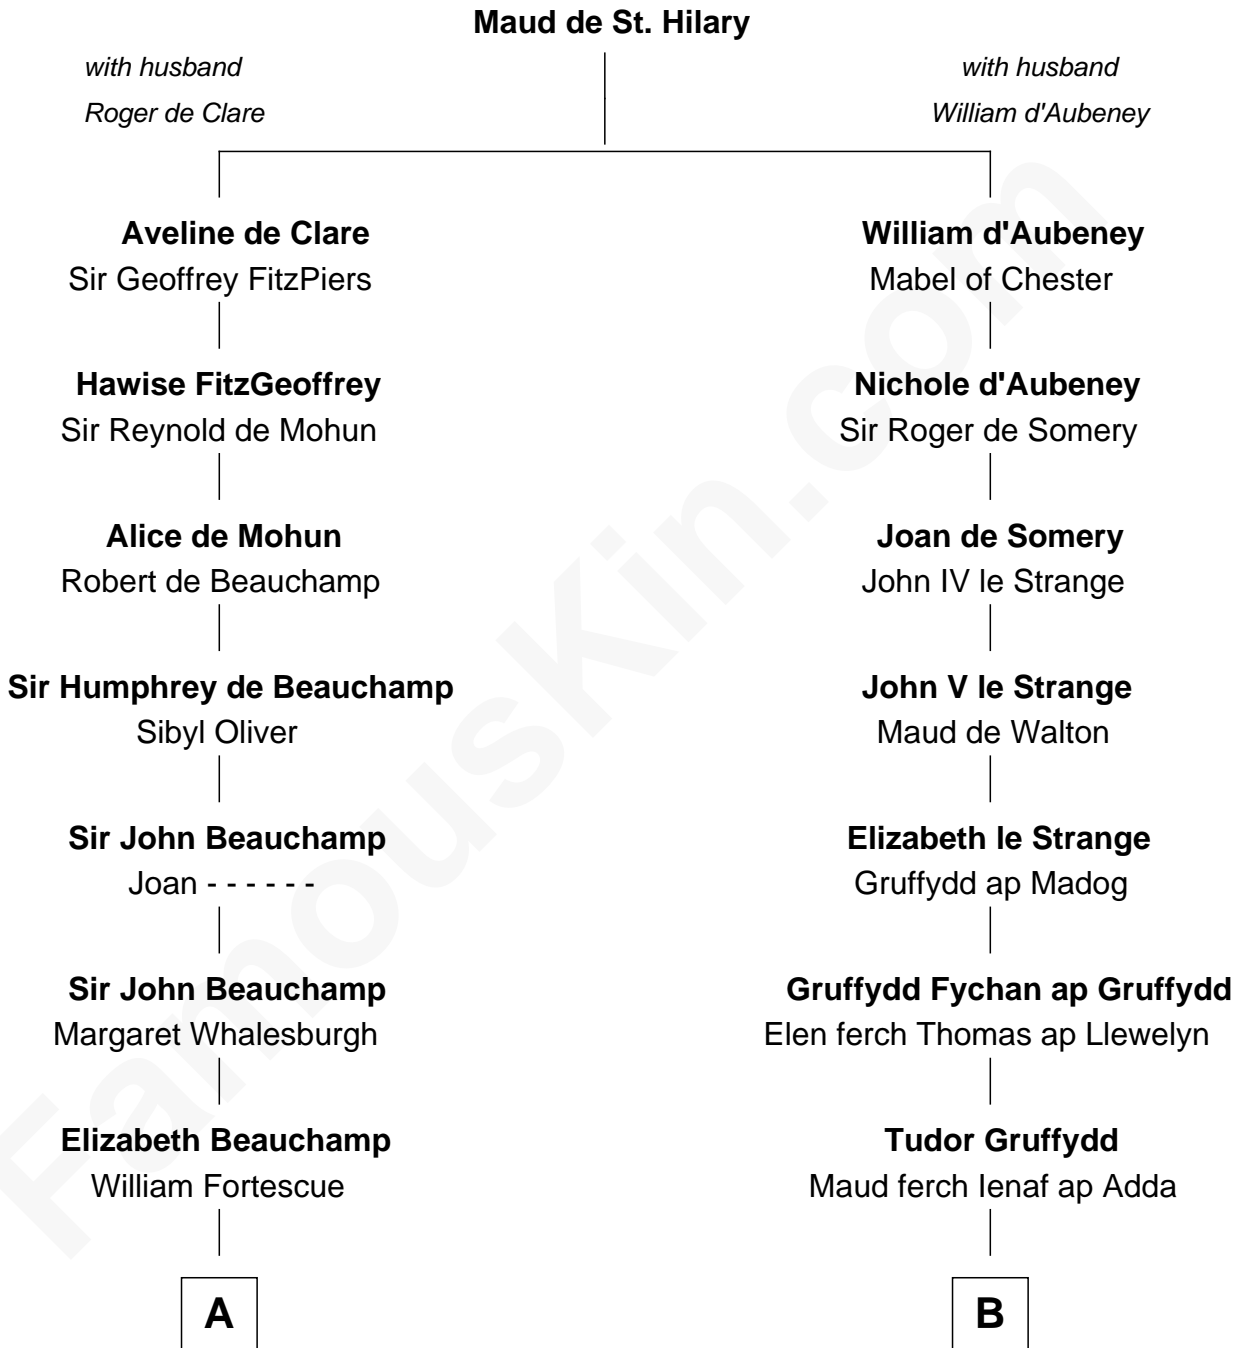

FamousKin.com Relationship Chart of

Harriet Beecher Stowe

Author of Uncle Tom's Cabin

14th cousin 7 times removed of

Elihu Yale

Benefactor and Namesake of Yale College

C

Col. Andrew Ward

Elizabeth Fowler

Andrew Ward

Diana Hubbard

Roxana Ward

Eli Foote

Roxana Foote

Rev. Dr. Lyman Beecher

Harriet Beecher Stowe