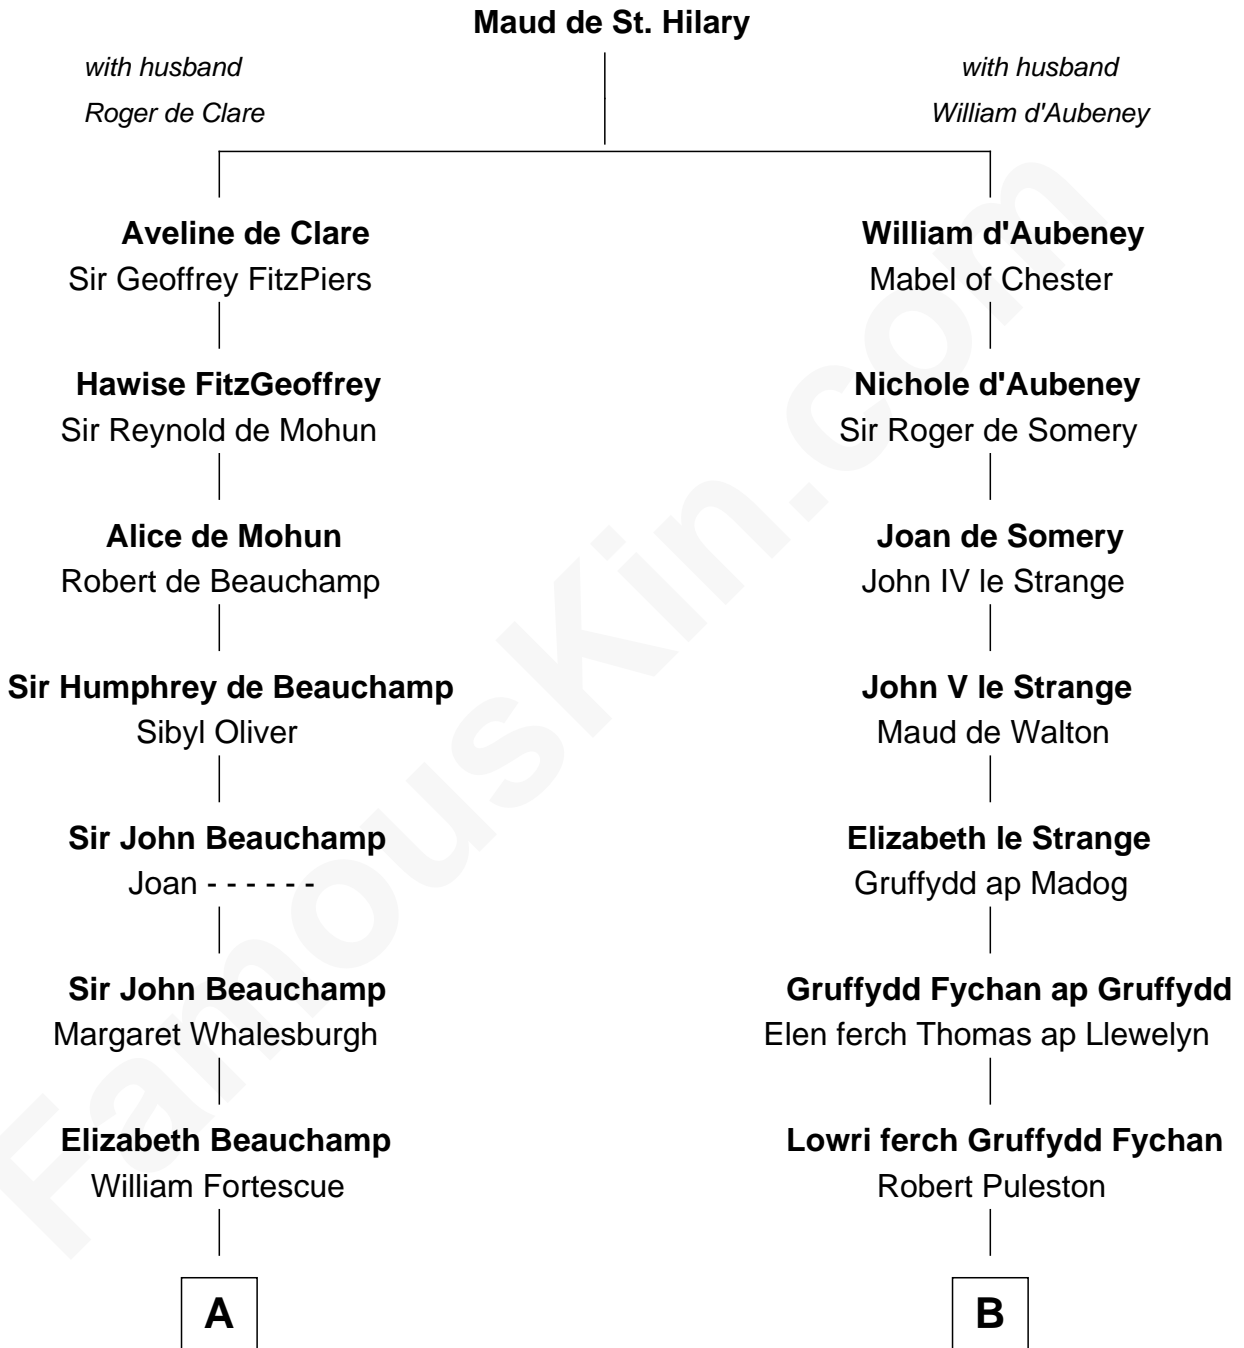

# FamousKin.com Relationship Chart of

**Harriet Beecher Stowe**

*Author of Uncle Tom's Cabin*

20th cousin 1 time removed of

**Eliphalet Remington**

*Founder of Remington Arms Company*

**C**

**Col. Andrew Ward**

Elizabeth Fowler

**Andrew Ward**

Diana Hubbard

**Roxana Ward**

Eli Foote

**Roxana Foote**

Rev. Dr. Lyman Beecher

**Harriet Beecher Stowe**

*Author of Uncle Tom's Cabin*

**D**

**Sarah Welles**

Jonathan Robbins

**Sarah Robbins**

Elisha Kilbourn

**Elizabeth Kilbourn**

Eliphalet Remington