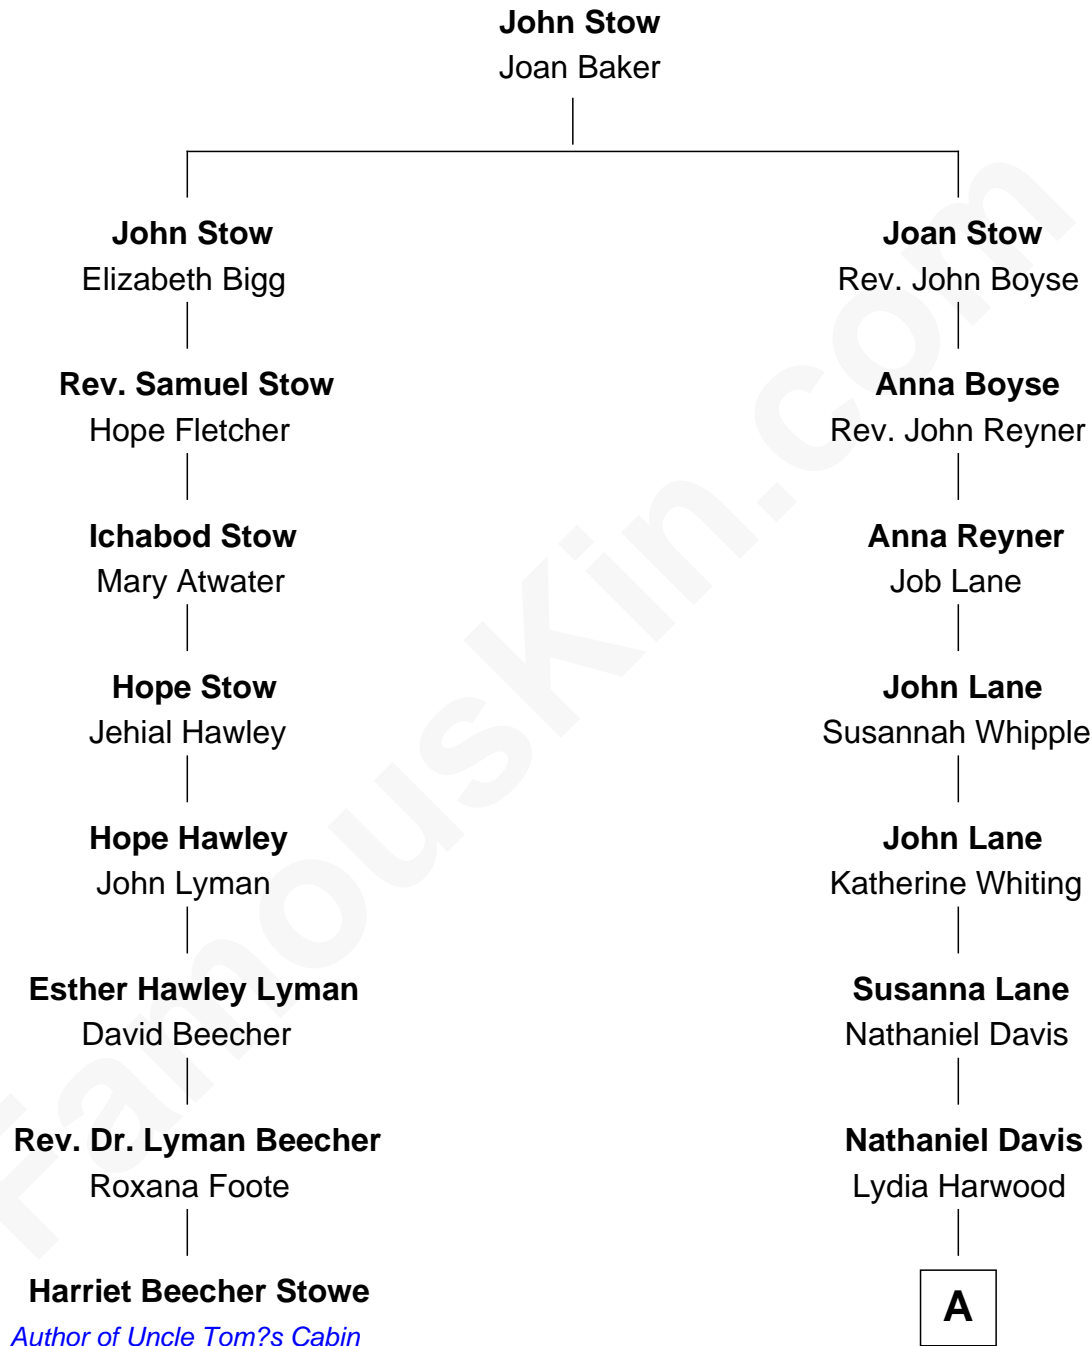

FamousKin.com Relationship Chart of

Harriet Beecher Stowe

Author of Uncle Tom's Cabin

7th cousin 3 times removed of

Calvin Coolidge

30th U.S. President

A

—
Mary Davis

John Dunlap Moor

—
Hiram Dunlap Moor

Abigail Pinney Franklin

—
Victoria Josephine Moor

Col. John Calvin Coolidge

—
Calvin Coolidge

30th U.S. President