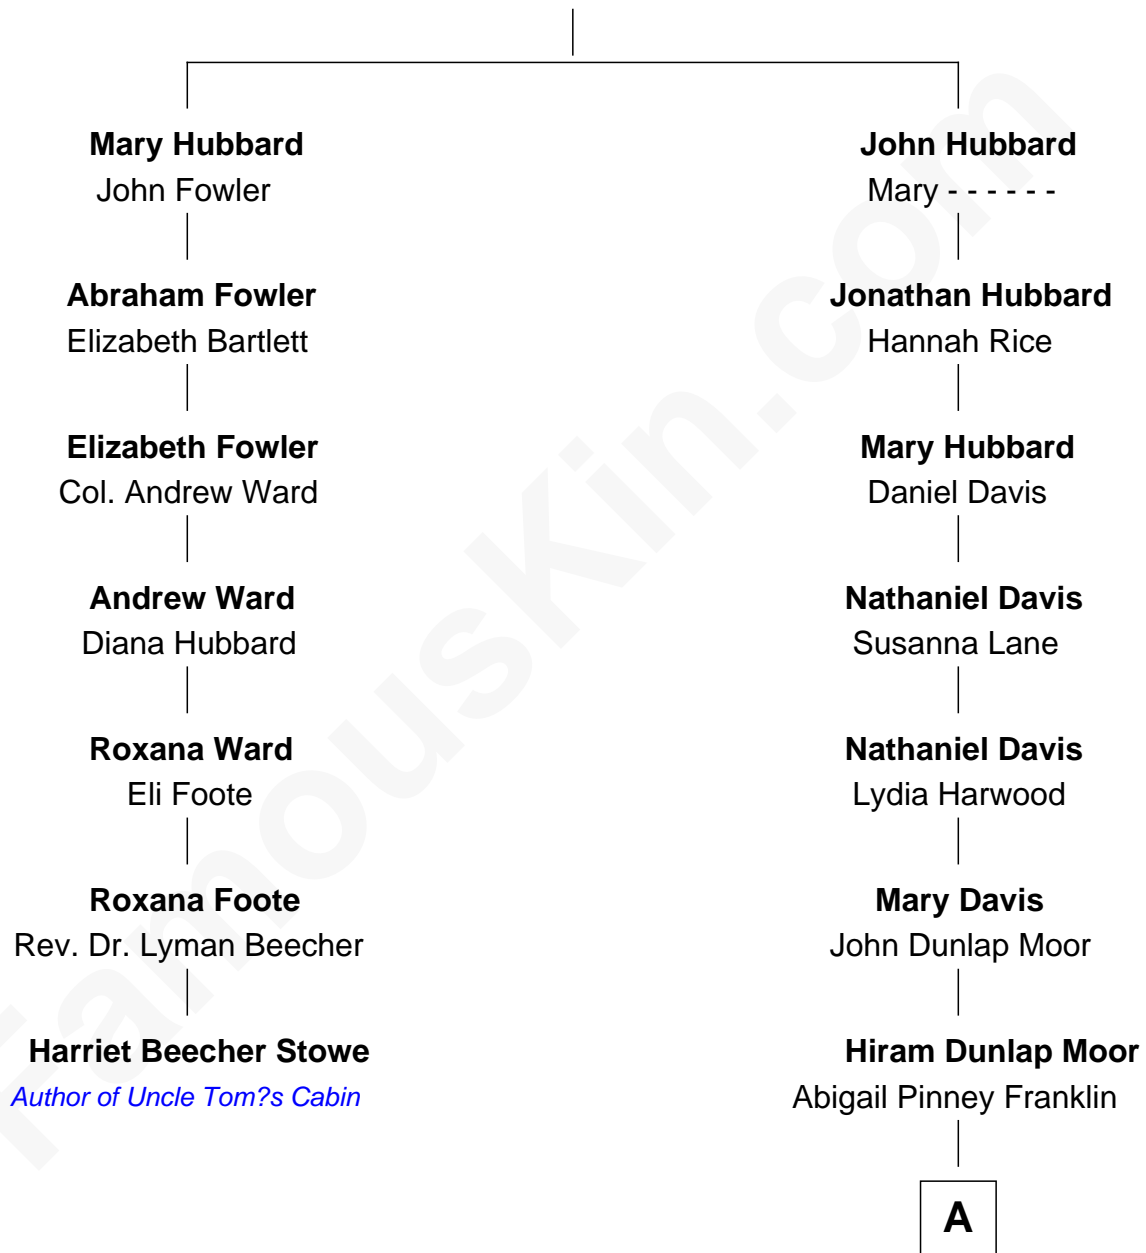

FamousKin.com Relationship Chart of

Harriet Beecher Stowe

Author of Uncle Tom's Cabin

6th cousin 2 times removed of

Calvin Coolidge

30th U.S. President

George Hubbard

Mary Bishop

A

Victoria Josephine Moor
Col. John Calvin Coolidge

Calvin Coolidge
30th U.S. President

FamousKin.com