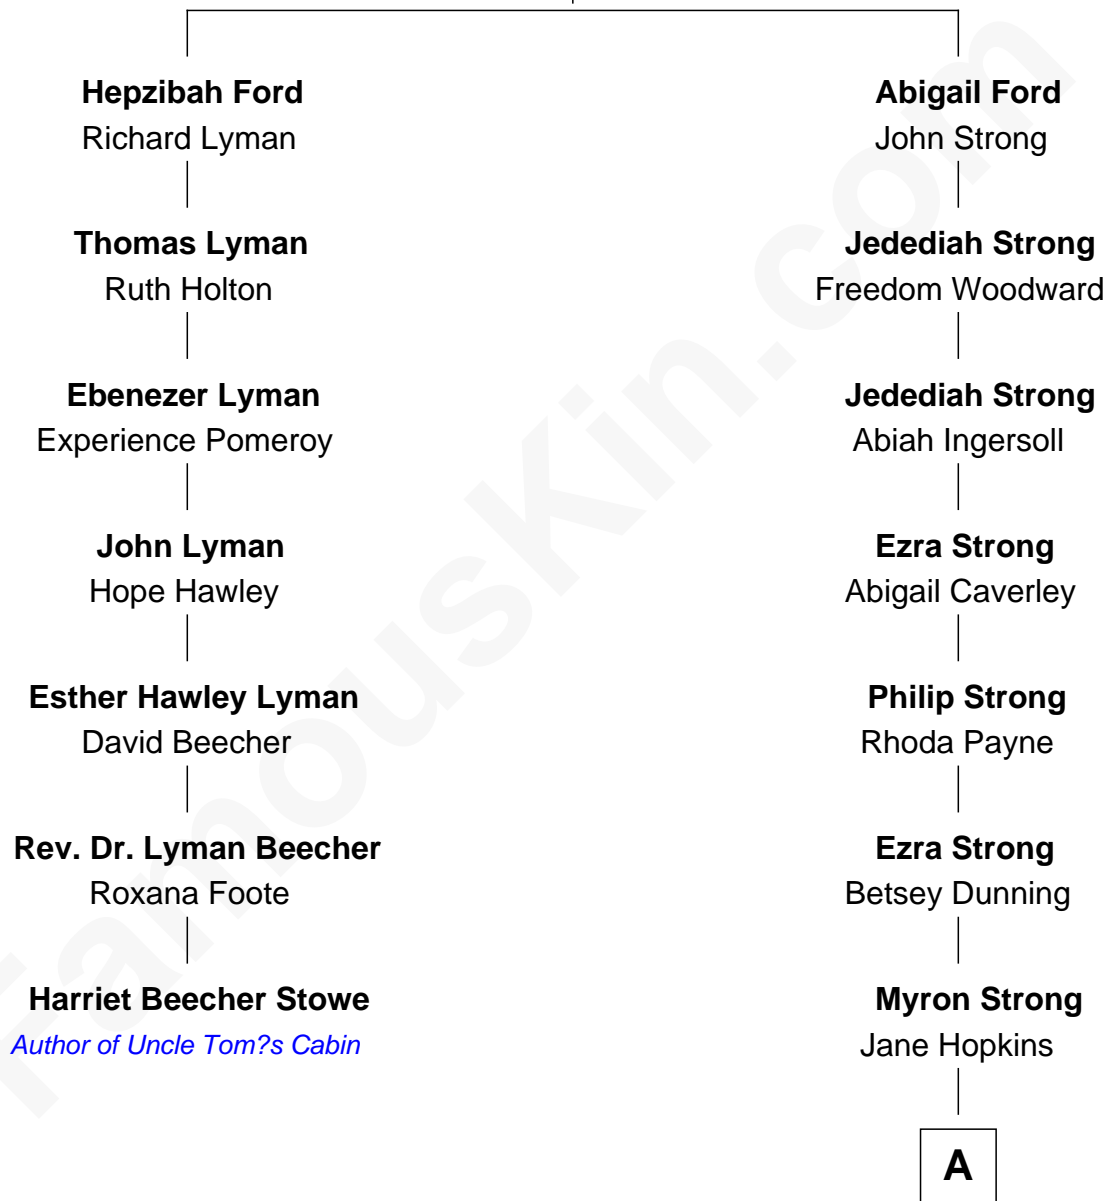

# FamousKin.com Relationship Chart of

**Harriet Beecher Stowe**

*Author of Uncle Tom's Cabin*

6th cousin 6 times removed of

**Ben Affleck**

*Movie Actor*

**Thomas Ford**  
Elizabeth Charde

**A**

**Myron Hopkins Strong**

Maria Bates Hoyt

**Mary Hoyt Strong**

William R. Affleck

**Myron Hopkins Strong Affleck**

Frances L. Perkins

**Myron Hopkins Strong Affleck**

Nancy Louise Byers