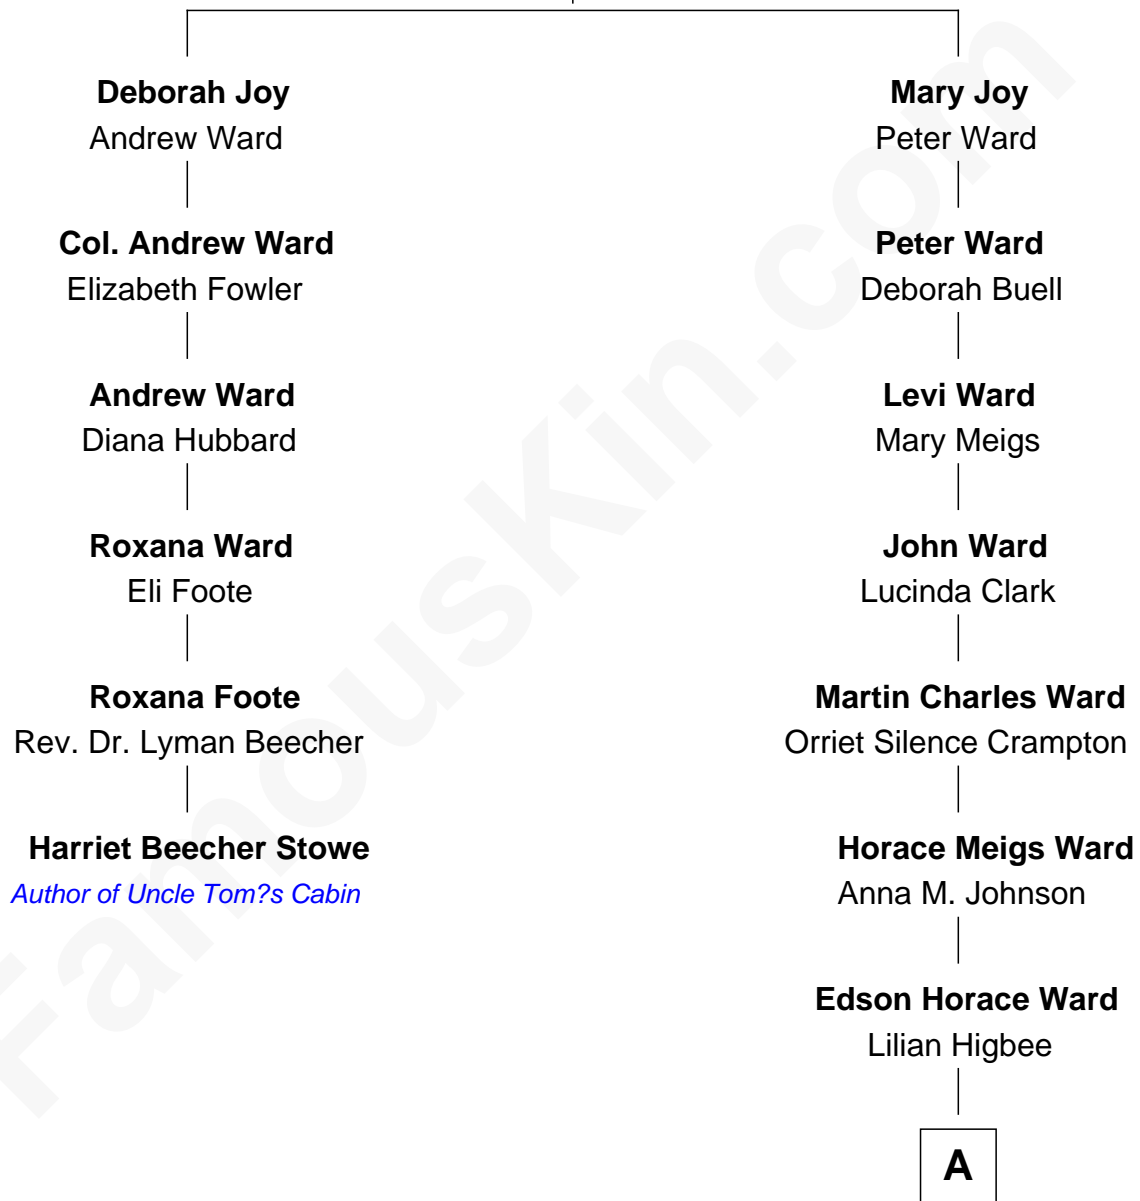

FamousKin.com Relationship Chart of

Harriet Beecher Stowe

Author of Uncle Tom's Cabin

5th cousin 5 times removed of

Aaron Rodgers

NFL Quarterback

Jacob Joy
Elizabeth Spencer

A

—
Anna Marie Ward
Herbert Charles Pittman

—
Charles Herbert Pittman
Barbara Blair

—
Darla Leigh Pittman
Edward Wesley Rodgers

—
Aaron Rodgers
NFL Quarterback