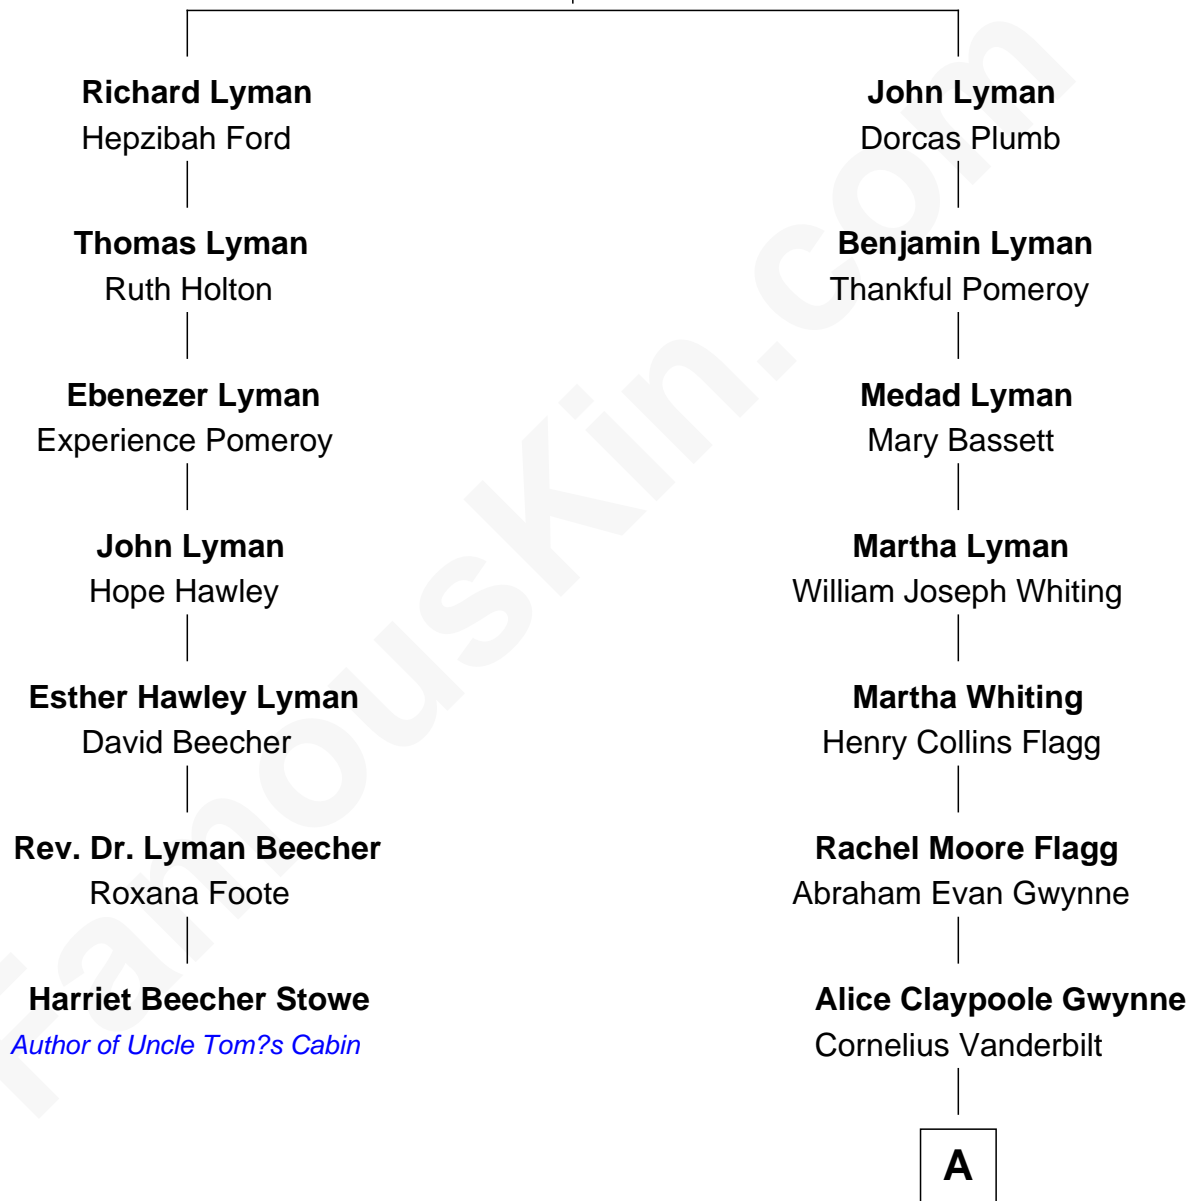

# FamousKin.com Relationship Chart of

**Harriet Beecher Stowe**

*Author of Uncle Tom's Cabin*

6th cousin 2 times removed of

**Gloria Vanderbilt**

*Fashion Designer*

**Richard Lyman**

Sarah - - - - -

**A**

Reginald Claypoole Vanderbilt

Gloria Maria Mercedes Morgan

**Gloria Vanderbilt**

*Fashion Designer*

FamousKin.com