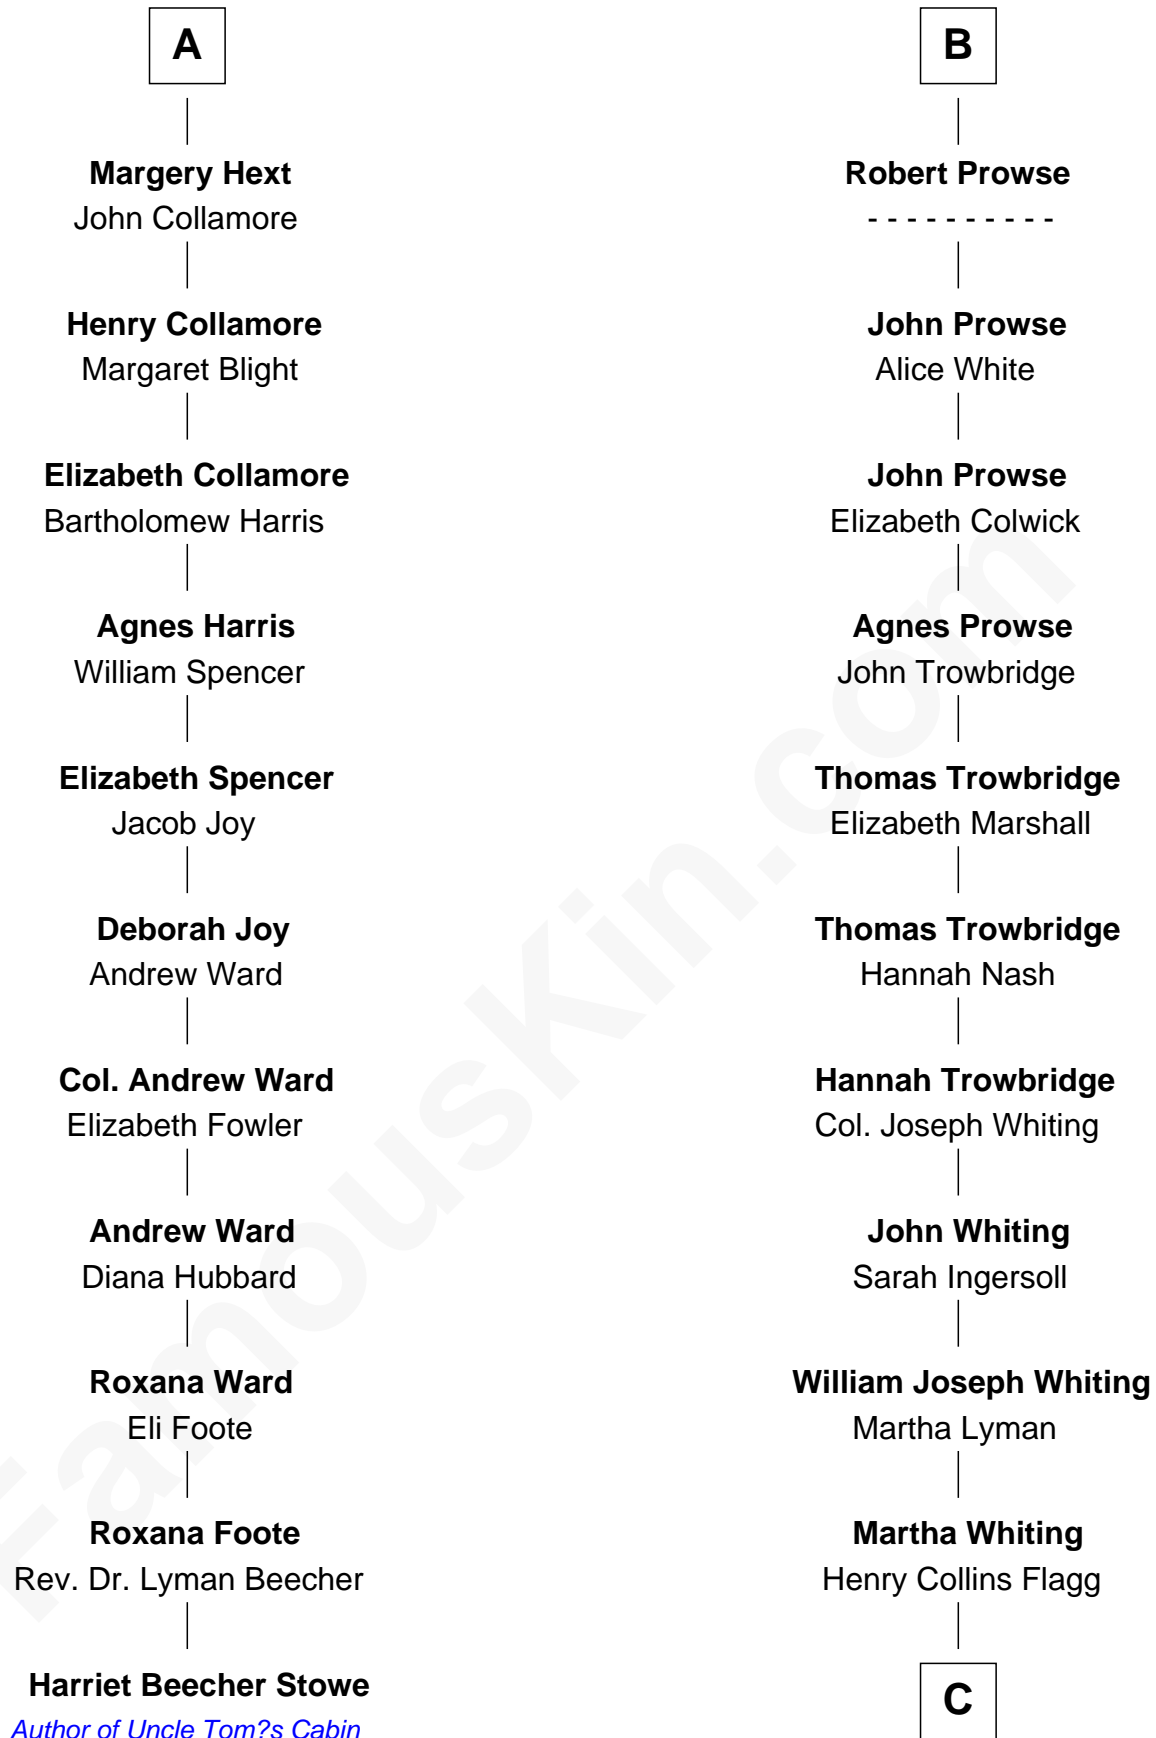

FamousKin.com Relationship Chart of

Harriet Beecher Stowe

Author of Uncle Tom's Cabin

17th cousin 3 times removed of

Gloria Vanderbilt

Fashion Designer

Sir Humphrey de Beauchamp

Sibyl Oliver

C

Rachel Moore Flagg
Abraham Evan Gwynne

Alice Claypoole Gwynne
Cornelius Vanderbilt

Reginald Claypoole Vanderbilt
Gloria Maria Mercedes Morgan

Gloria Vanderbilt
Fashion Designer

FamousKin.com