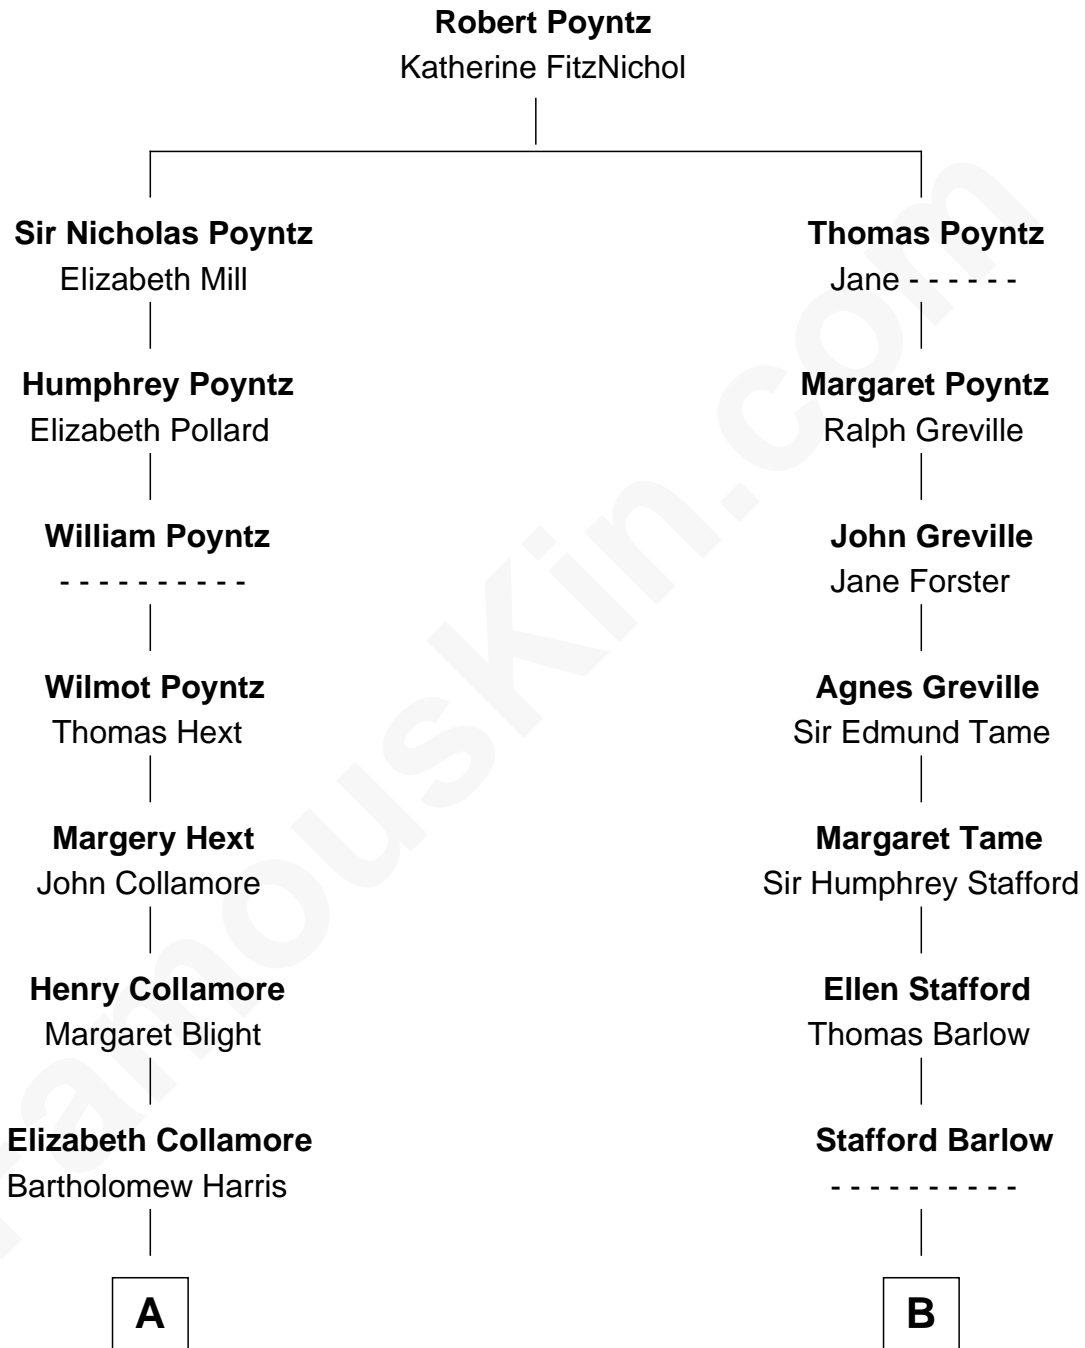

## Relationship Chart of

**Harriet Beecher Stowe**

*Author of Uncle Tom's Cabin*

14th cousin of

**Julia (Ward) Howe**

*Author of "The Battle Hymn of the Republic"*

**A**

**Agnes Harris**  
William Spencer

**Elizabeth Spencer**  
Jacob Joy

**Deborah Joy**  
Andrew Ward

**Col. Andrew Ward**  
Elizabeth Fowler

**Andrew Ward**  
Diana Hubbard

**Roxana Ward**  
Eli Foote

**Roxana Foote**  
Rev. Dr. Lyman Beecher

**Harriet Beecher Stowe**  
*Author of Uncle Tom's Cabin*

**B**

**Audrey Barlow**  
William Almy

**Annis Almy**  
John Greene

**Job Greene**  
Phebe Sayles

**Deborah Greene**  
Simon Ray

**Anna Ray**  
Samuel Ward