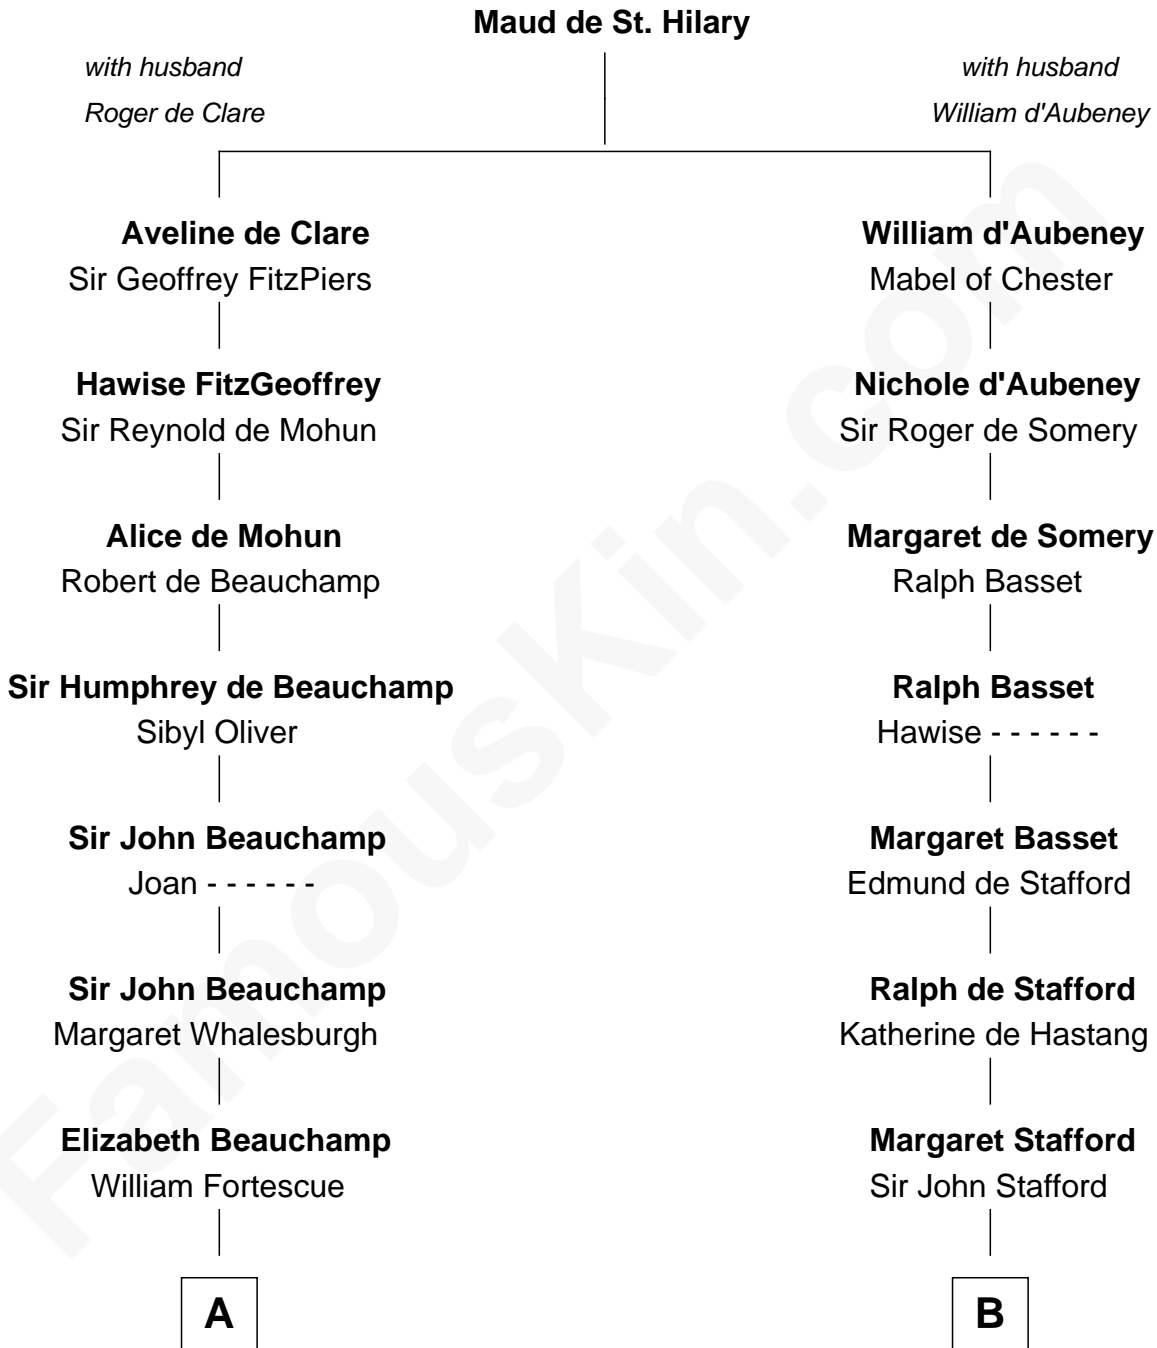

FamousKin.com Relationship Chart of

Harriet Beecher Stowe

Author of Uncle Tom's Cabin

19th cousin 2 times removed of

William Greene

2nd Governor of Rhode Island

C

Col. Andrew Ward

Elizabeth Fowler

Andrew Ward

Diana Hubbard

Roxana Ward

Eli Foote

Roxana Foote

Rev. Dr. Lyman Beecher

Harriet Beecher Stowe