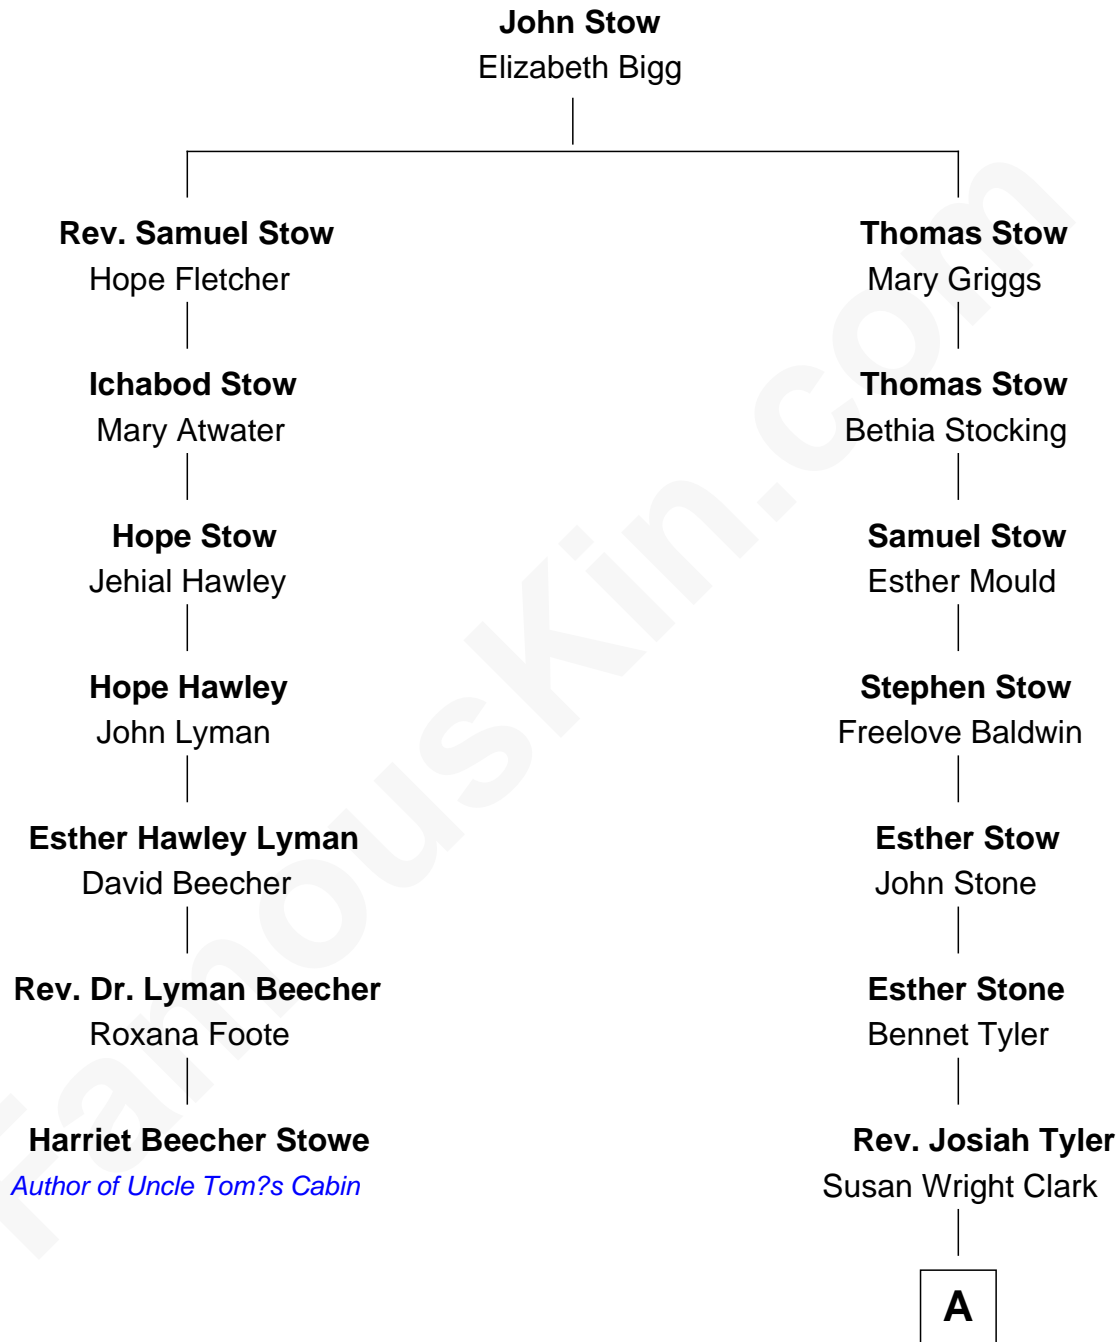

FamousKin.com Relationship Chart of

Harriet Beecher Stowe

Author of Uncle Tom's Cabin

6th cousin 5 times removed of

Kate Upton

Sports Illustrated Swimsuit Cover Model

A

William Chester Tyler

Laura Leland Brooks

Margaret Hastings Tyler

Charles Henry Vial

Elizabeth Brooks Vial

Stephen Edward Upton

Jefferson Matthew Upton

Shelley Fawn Davis

Kate Upton