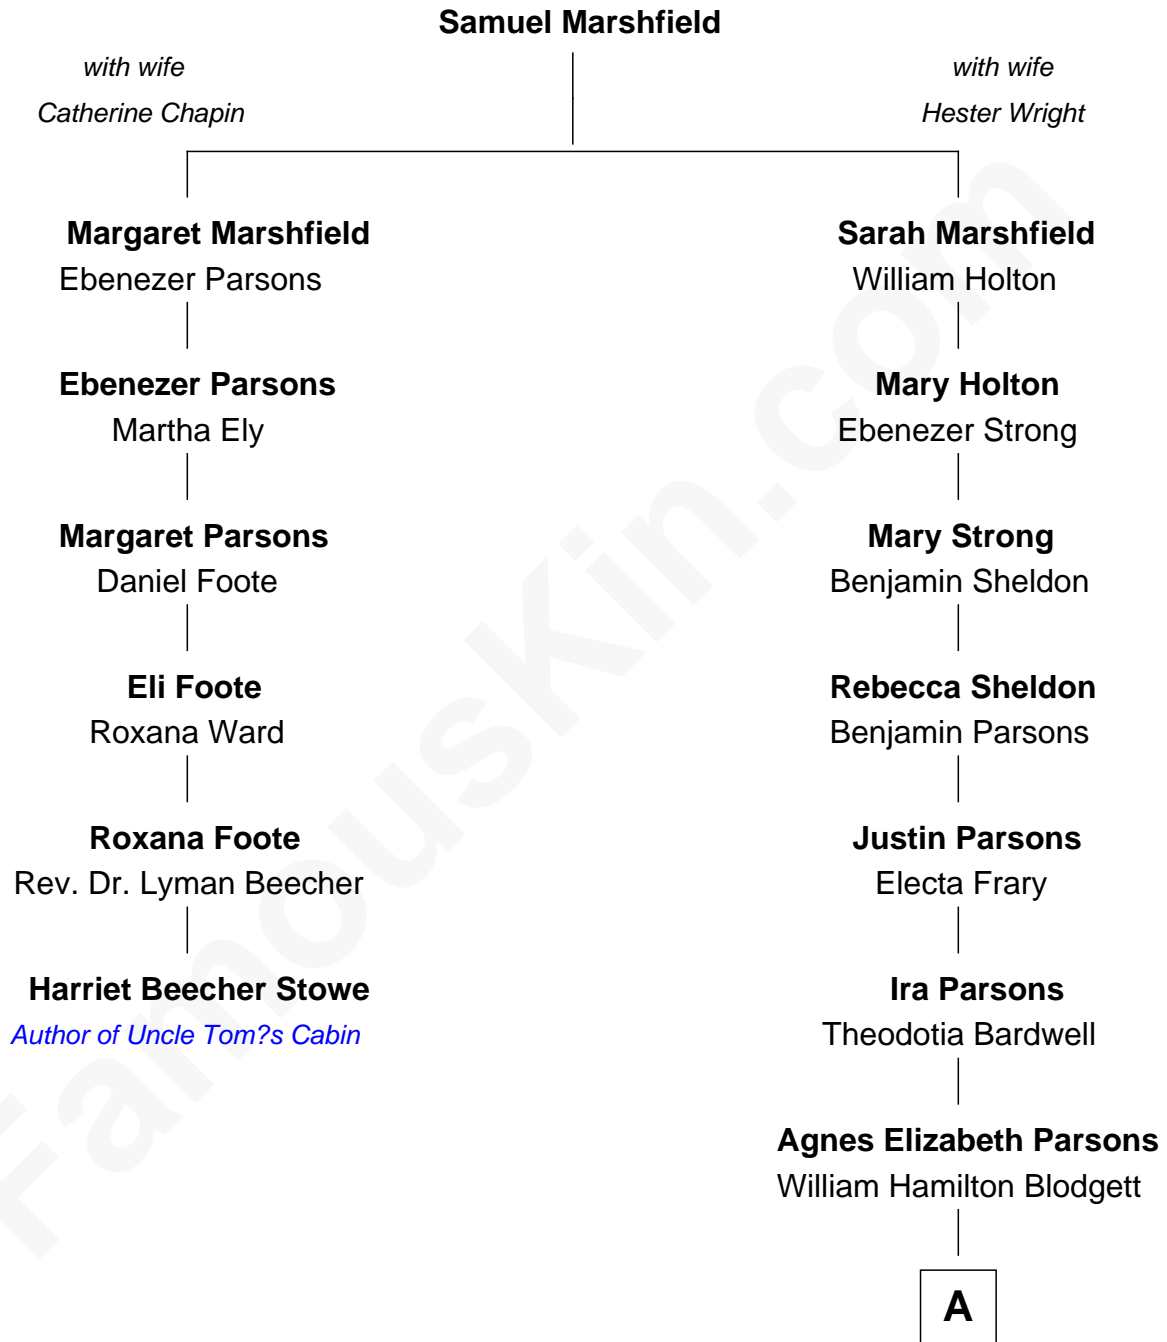

FamousKin.com Relationship Chart of

Harriet Beecher Stowe

Author of Uncle Tom's Cabin

5th cousin 6 times removed of

Kate Upton

Sports Illustrated Swimsuit Cover Model

A

Carrie A. Blodgett
Cassius Marcellus Upton

Frederick Stanley Upton
Margaret M. Beckley

Stephen Edward Upton
Elizabeth Brooks Vial

Jefferson Matthew Upton
Shelley Fawn Davis

Kate Upton
Model and Actress