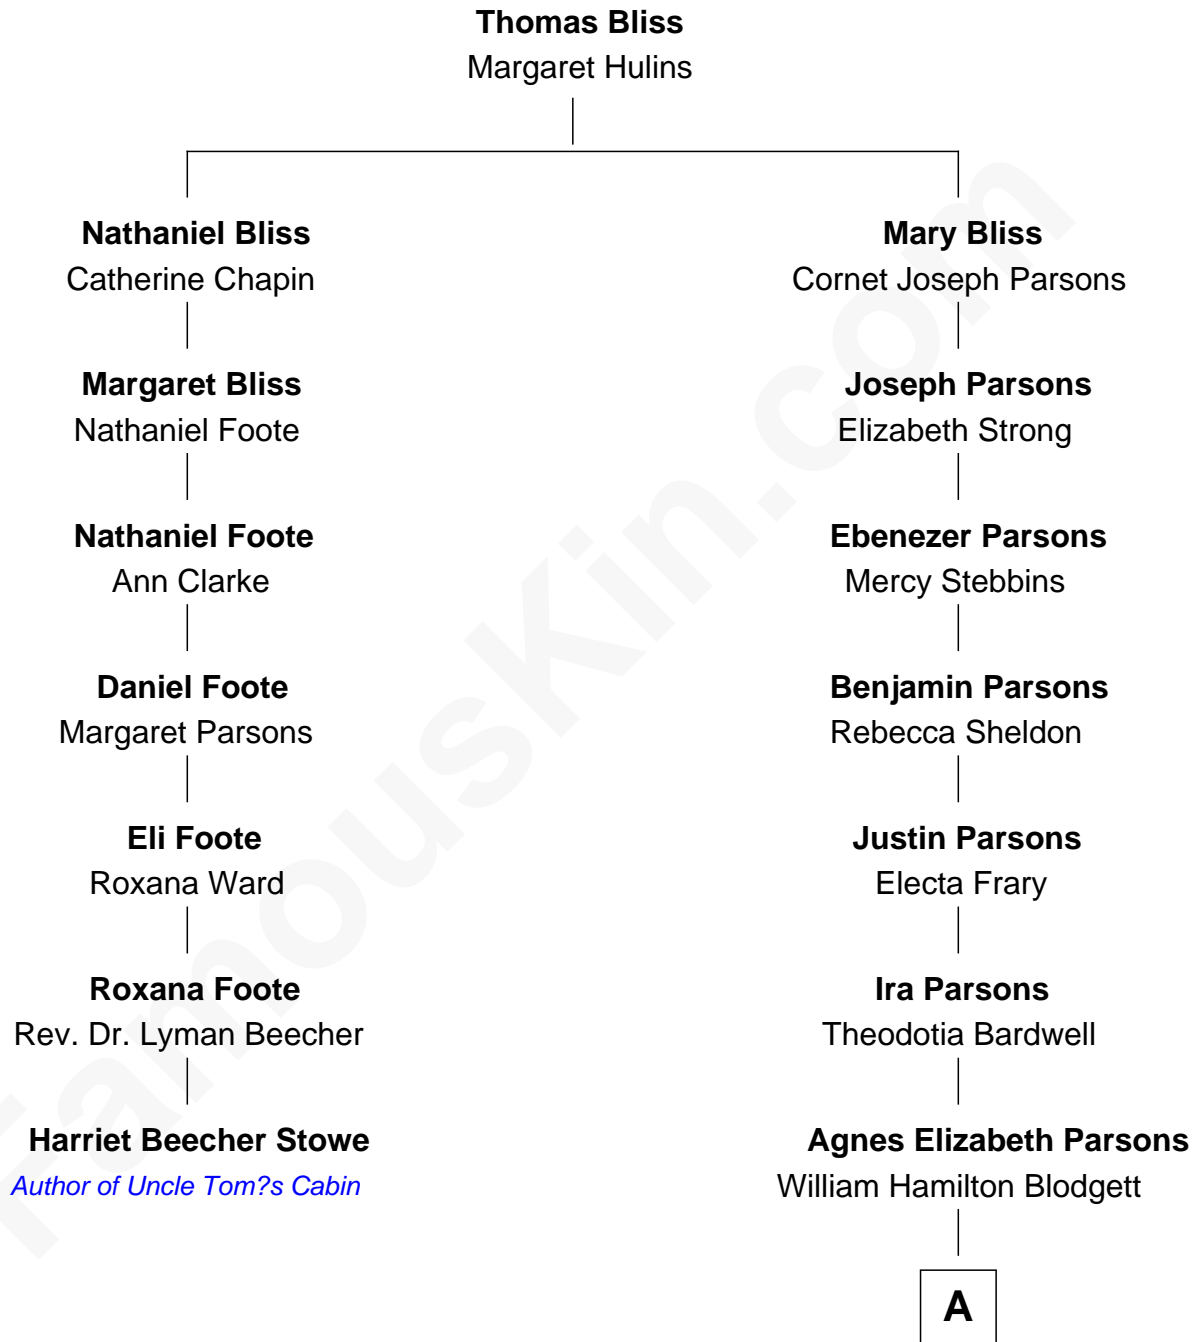

# FamousKin.com Relationship Chart of

**Harriet Beecher Stowe**

*Author of Uncle Tom's Cabin*

6th cousin 5 times removed of

**Kate Upton**

*Sports Illustrated Swimsuit Cover Model*

A

**Carrie A. Blodgett**  
Cassius Marcellus Upton

**Frederick Stanley Upton**  
Margaret M. Beckley

**Stephen Edward Upton**  
Elizabeth Brooks Vial

**Jefferson Matthew Upton**  
Shelley Fawn Davis

**Kate Upton**  
*Model and Actress*