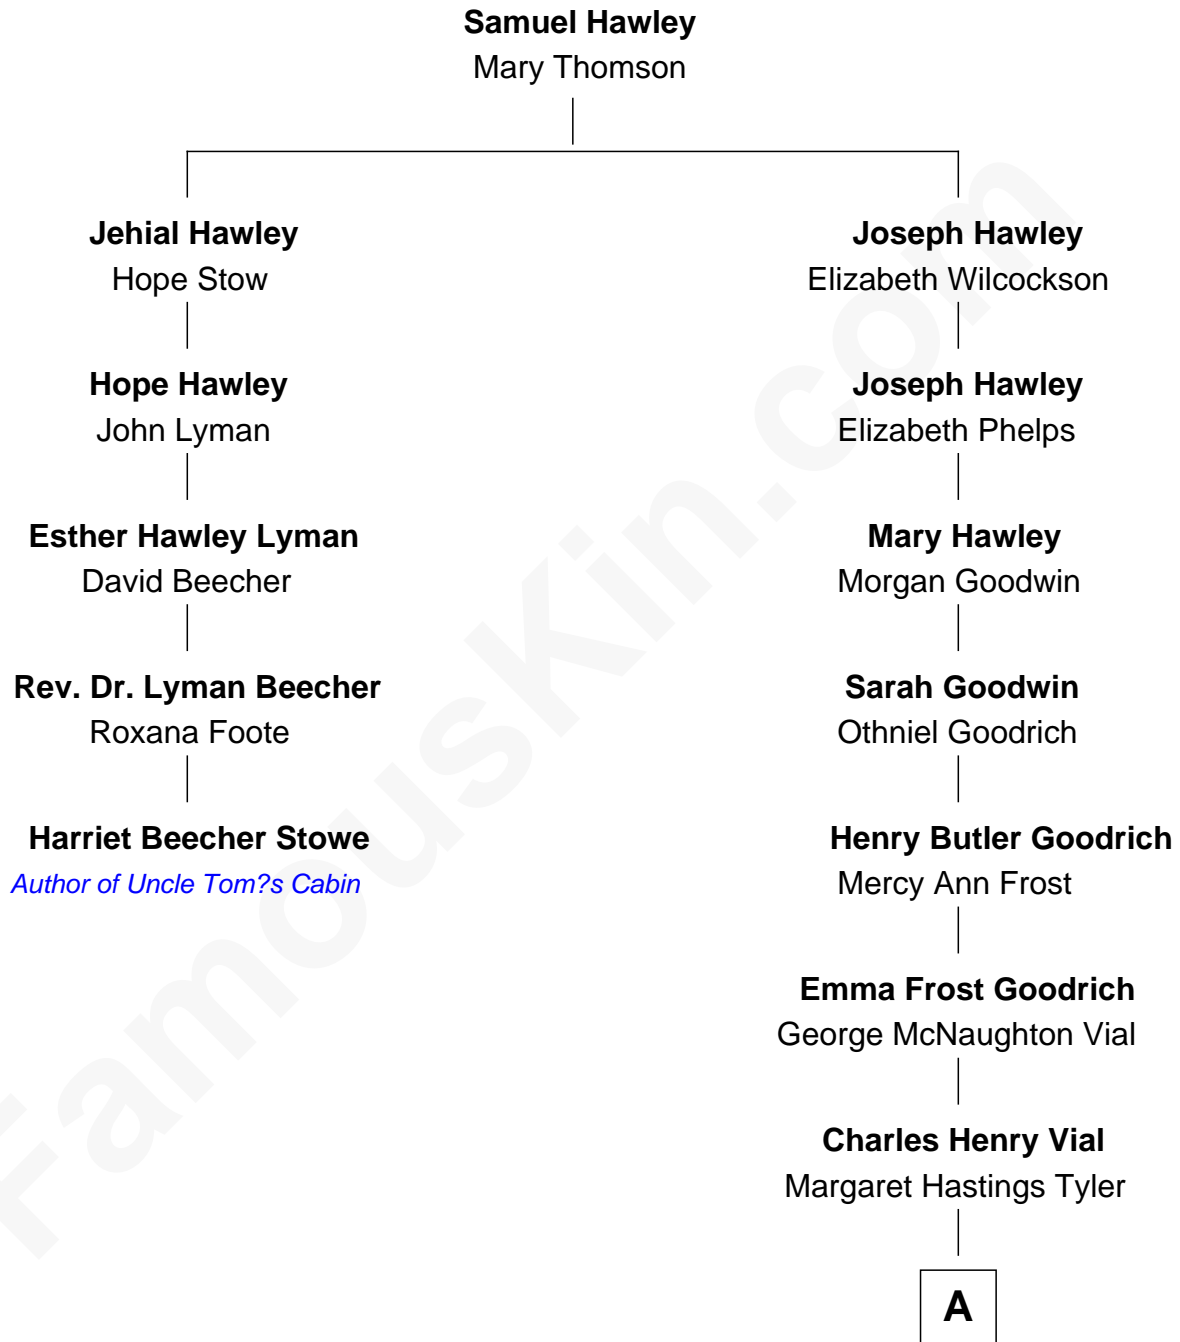

# FamousKin.com Relationship Chart of

**Harriet Beecher Stowe**

*Author of Uncle Tom's Cabin*

4th cousin 5 times removed of

**Kate Upton**

*Sports Illustrated Swimsuit Cover Model*

**A**

**Elizabeth Brooks Vial**  
Stephen Edward Upton

**Jefferson Matthew Upton**  
Shelley Fawn Davis

**Kate Upton**  
*Model and Actress*

FamousKin.com