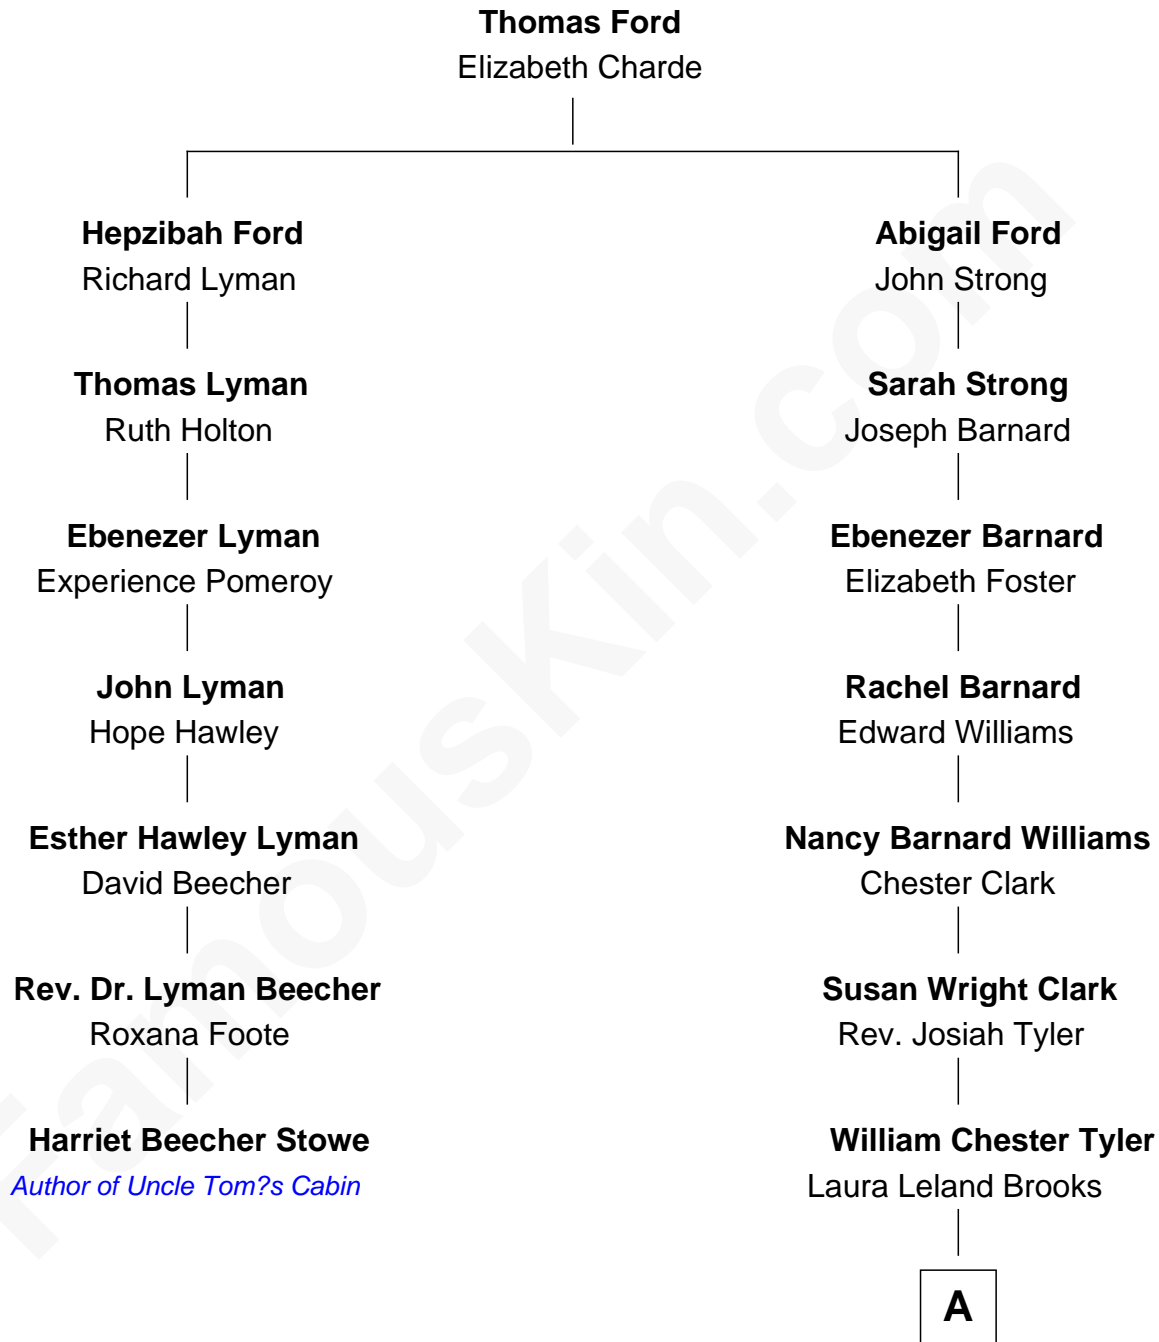

FamousKin.com Relationship Chart of

Harriet Beecher Stowe

Author of Uncle Tom's Cabin

6th cousin 4 times removed of

Kate Upton

Sports Illustrated Swimsuit Cover Model

A

—
Margaret Hastings Tyler

Charles Henry Vial

—
Elizabeth Brooks Vial

Stephen Edward Upton

—
Jefferson Matthew Upton

Shelley Fawn Davis

—
Kate Upton

Model and Actress