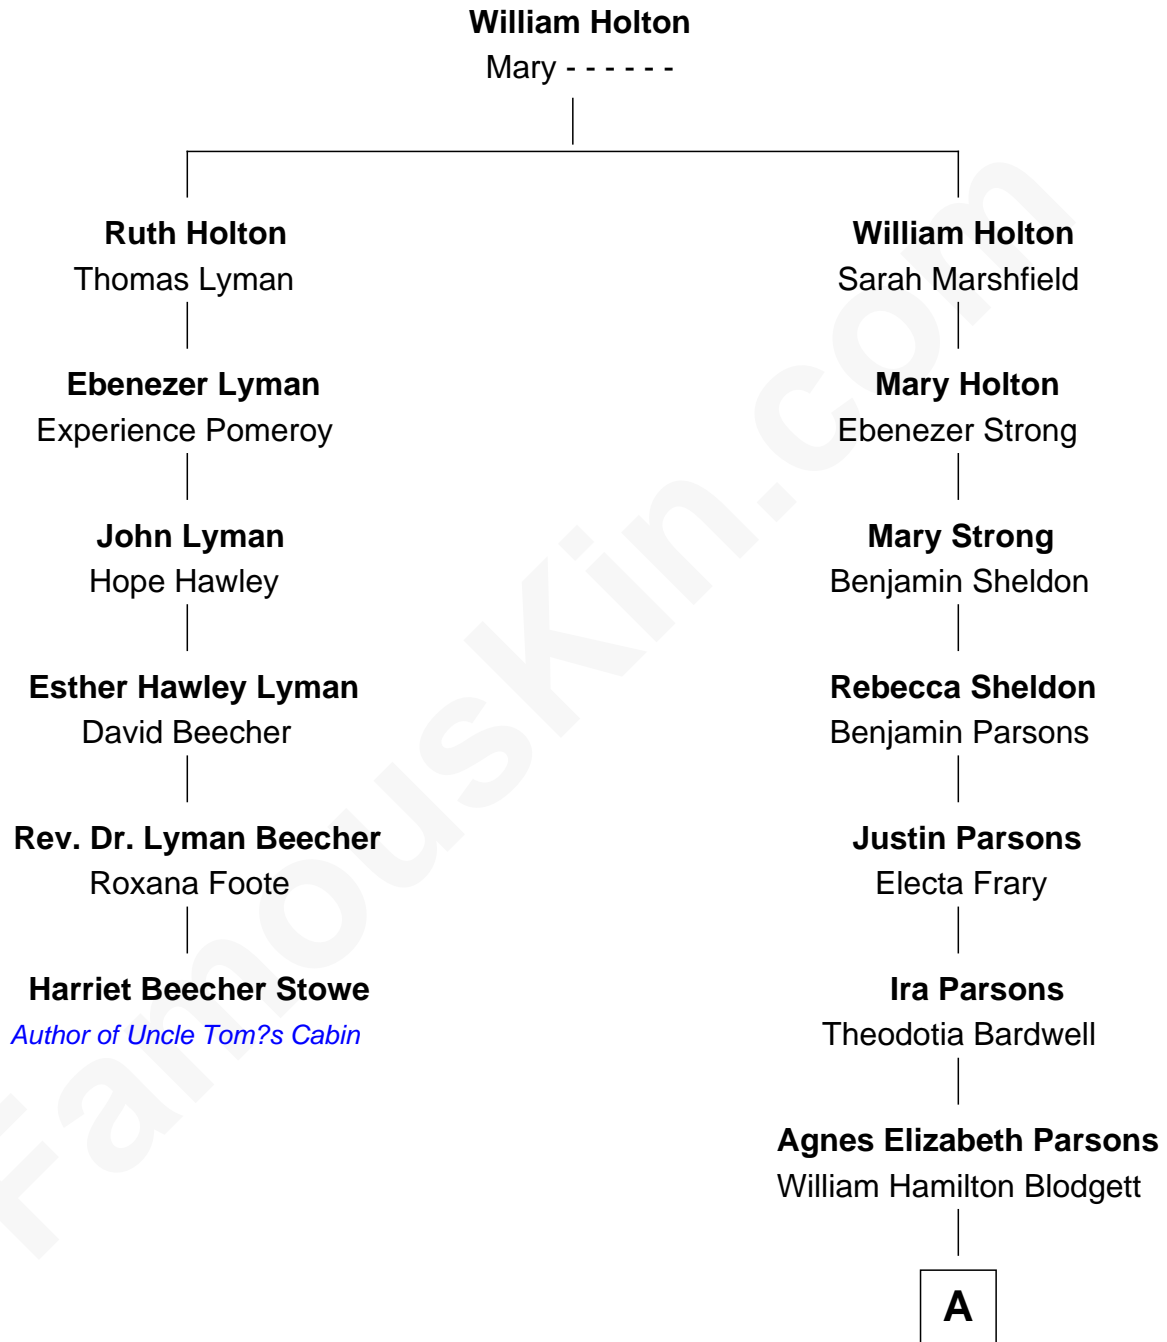

# FamousKin.com Relationship Chart of

**Harriet Beecher Stowe**

*Author of Uncle Tom's Cabin*

5th cousin 6 times removed of

**Kate Upton**

*Sports Illustrated Swimsuit Cover Model*

**A**

**Carrie A. Blodgett**  
Cassius Marcellus Upton

**Frederick Stanley Upton**  
Margaret M. Beckley

**Stephen Edward Upton**  
Elizabeth Brooks Vial

**Jefferson Matthew Upton**  
Shelley Fawn Davis

**Kate Upton**  
*Model and Actress*