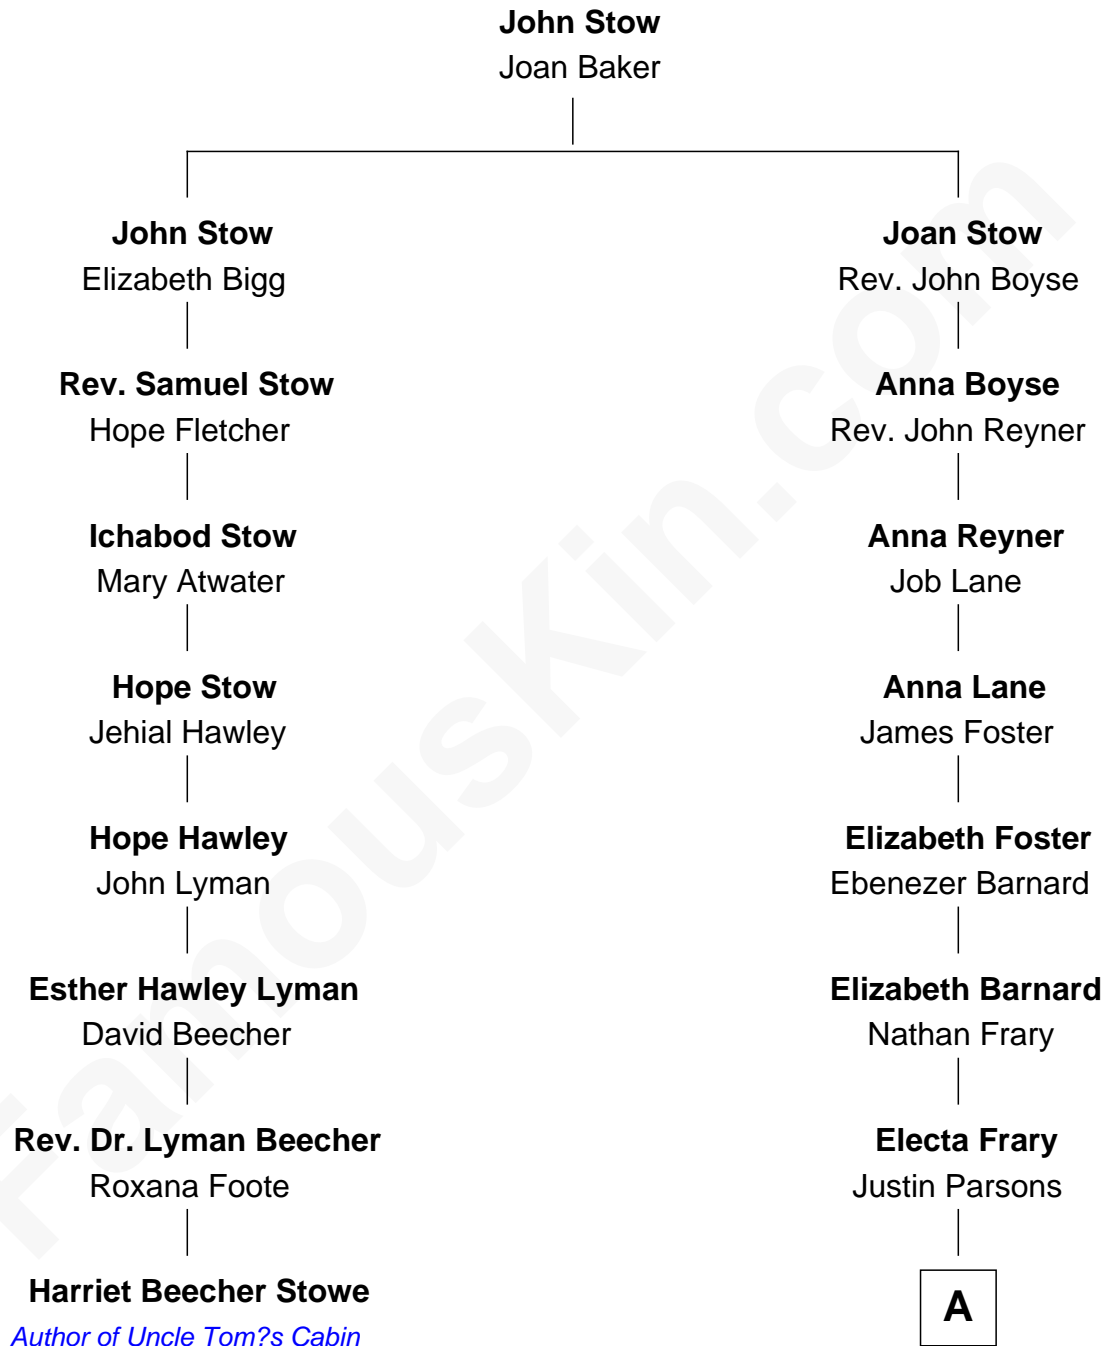

FamousKin.com Relationship Chart of

Harriet Beecher Stowe

Author of Uncle Tom's Cabin

7th cousin 3 times removed of

Frederick Upton

Co-Founder of Whirlpool Corporation

A

—
Ira Parsons

Theodotia Bardwell

—
Agnes Elizabeth Parsons

William Hamilton Blodgett

—
Carrie A. Blodgett

Cassius Marcellus Upton

—
Frederick Upton

Co-Founder of Whirlpool Corporation