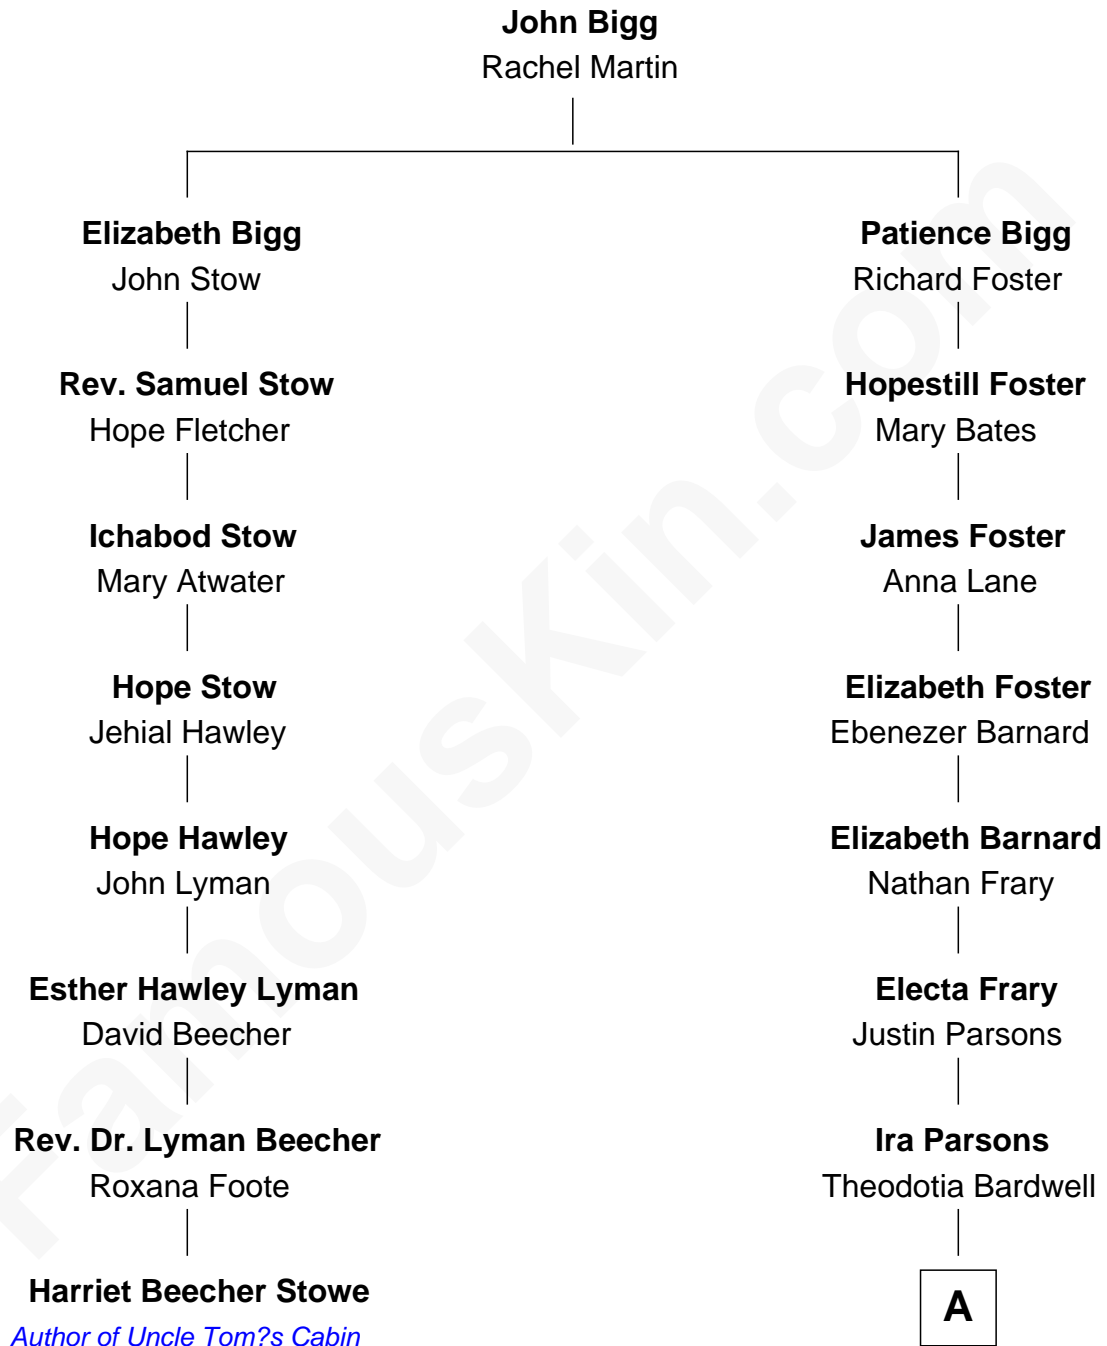

FamousKin.com Relationship Chart of

Harriet Beecher Stowe

Author of Uncle Tom's Cabin

7th cousin 2 times removed of

Frederick Upton

Co-Founder of Whirlpool Corporation

A

Agnes Elizabeth Parsons

William Hamilton Blodgett

Carrie A. Blodgett

Cassius Marcellus Upton

Frederick Upton

Co-Founder of Whirlpool Corporation

FamousKin.com