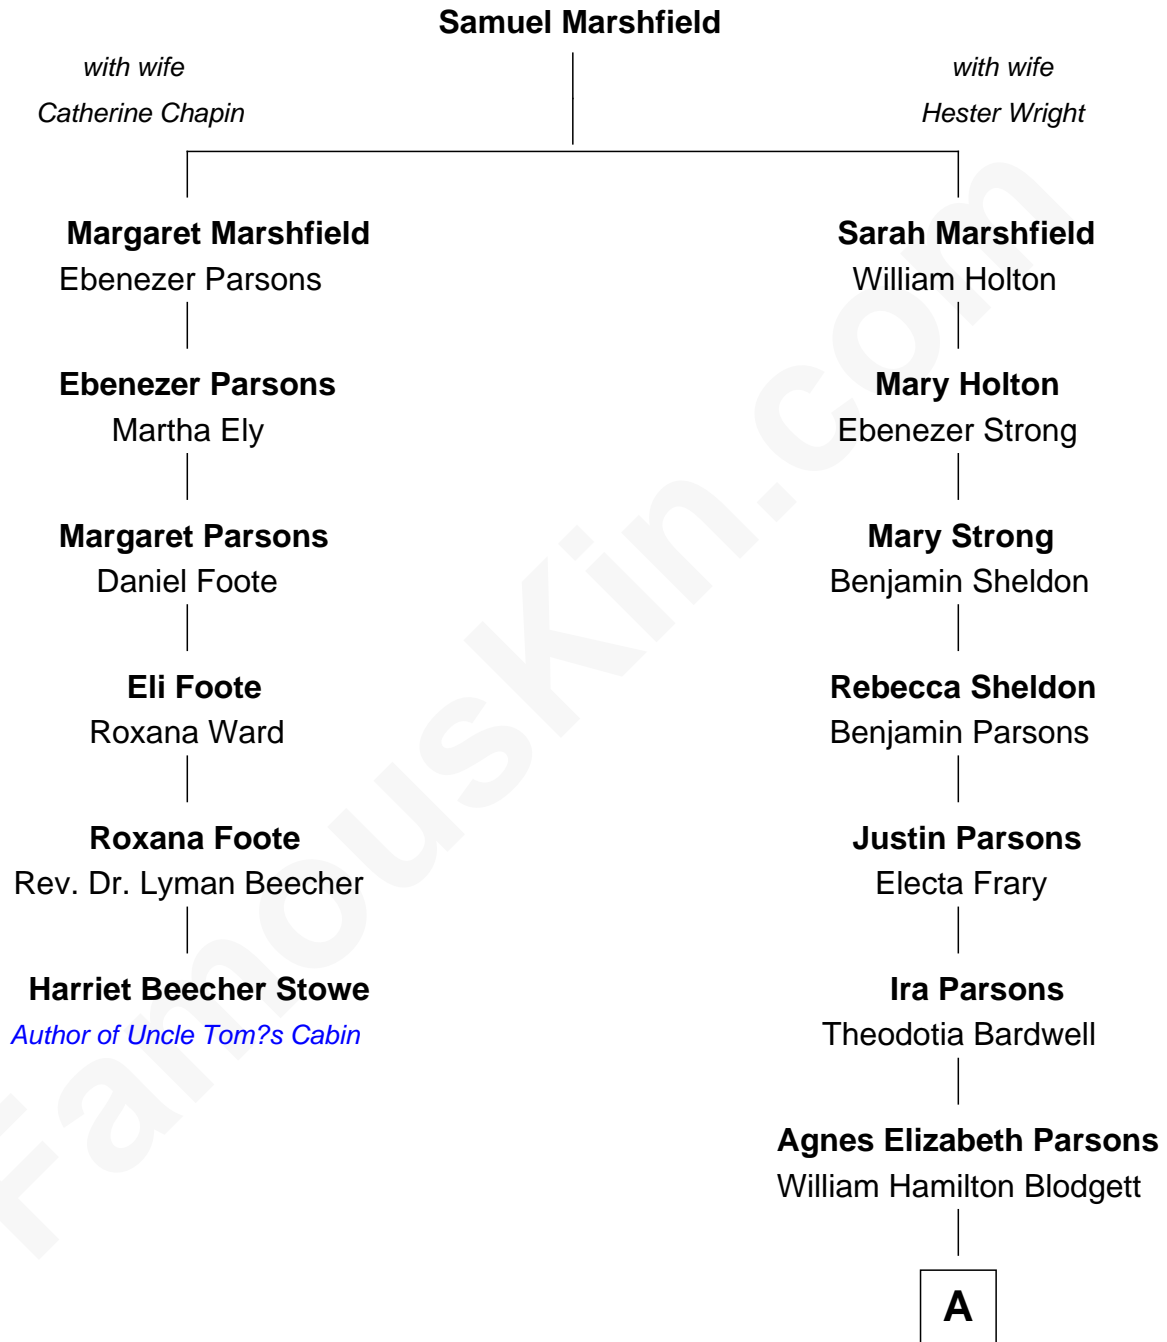

FamousKin.com Relationship Chart of

Harriet Beecher Stowe

Author of Uncle Tom's Cabin

5th cousin 3 times removed of

Frederick Upton

Co-Founder of Whirlpool Corporation

A

Carrie A. Blodgett
Cassius Marcellus Upton