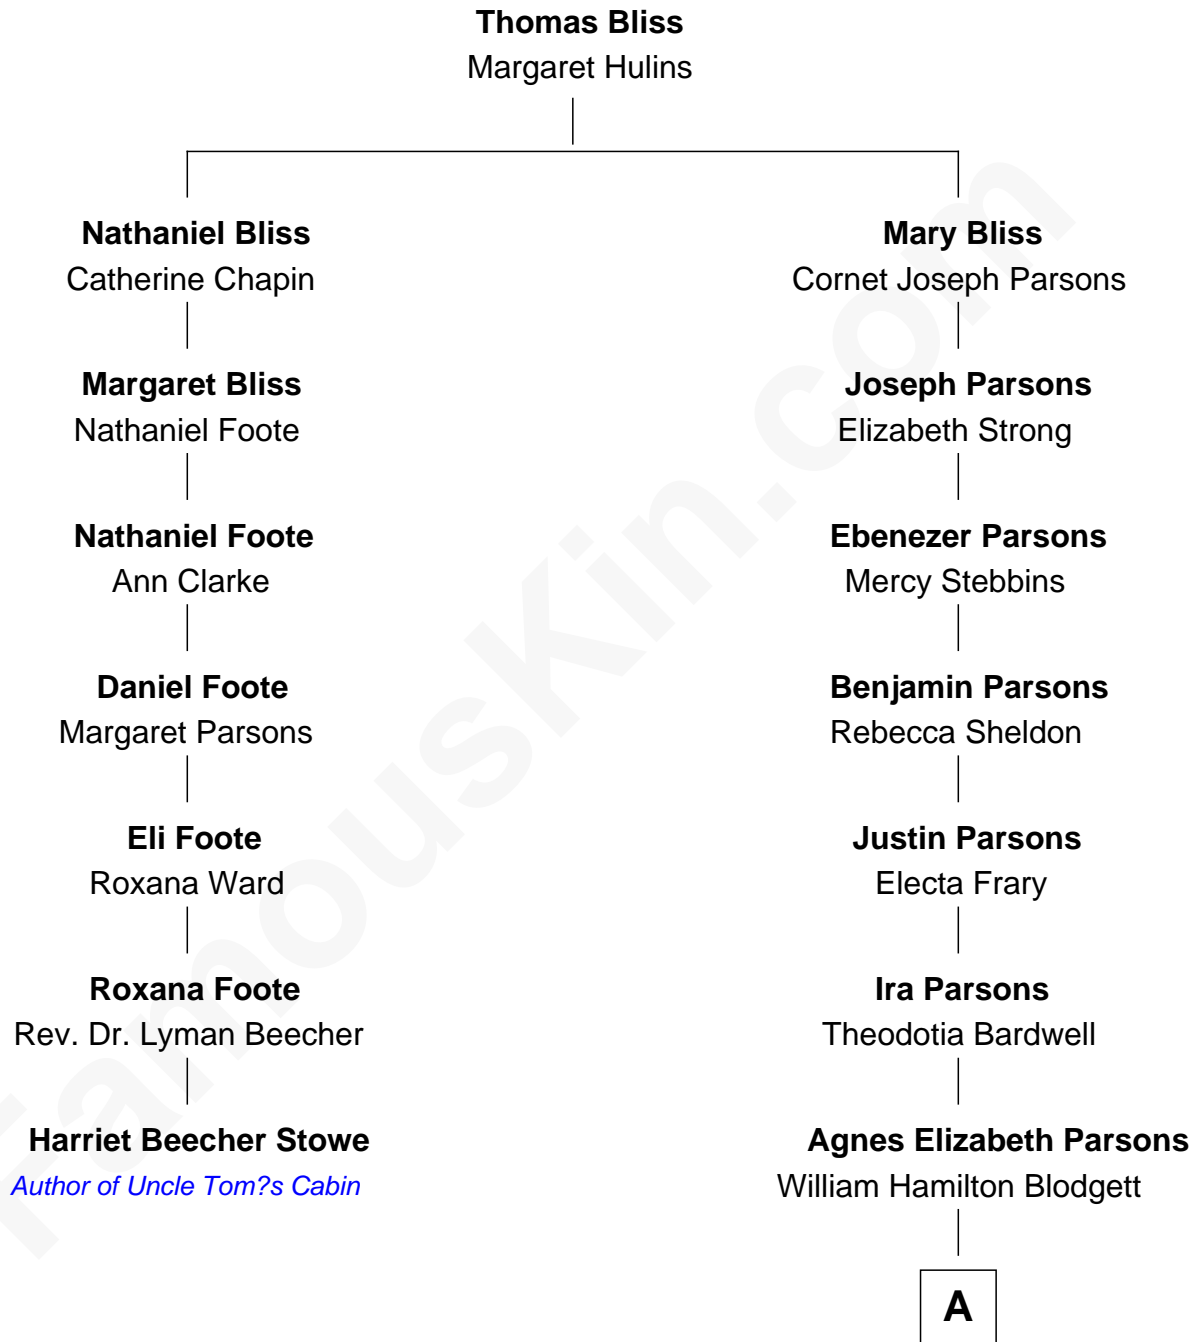

FamousKin.com Relationship Chart of

Harriet Beecher Stowe

Author of Uncle Tom's Cabin

6th cousin 2 times removed of

Frederick Upton

Co-Founder of Whirlpool Corporation

A

Carrie A. Blodgett
Cassius Marcellus Upton