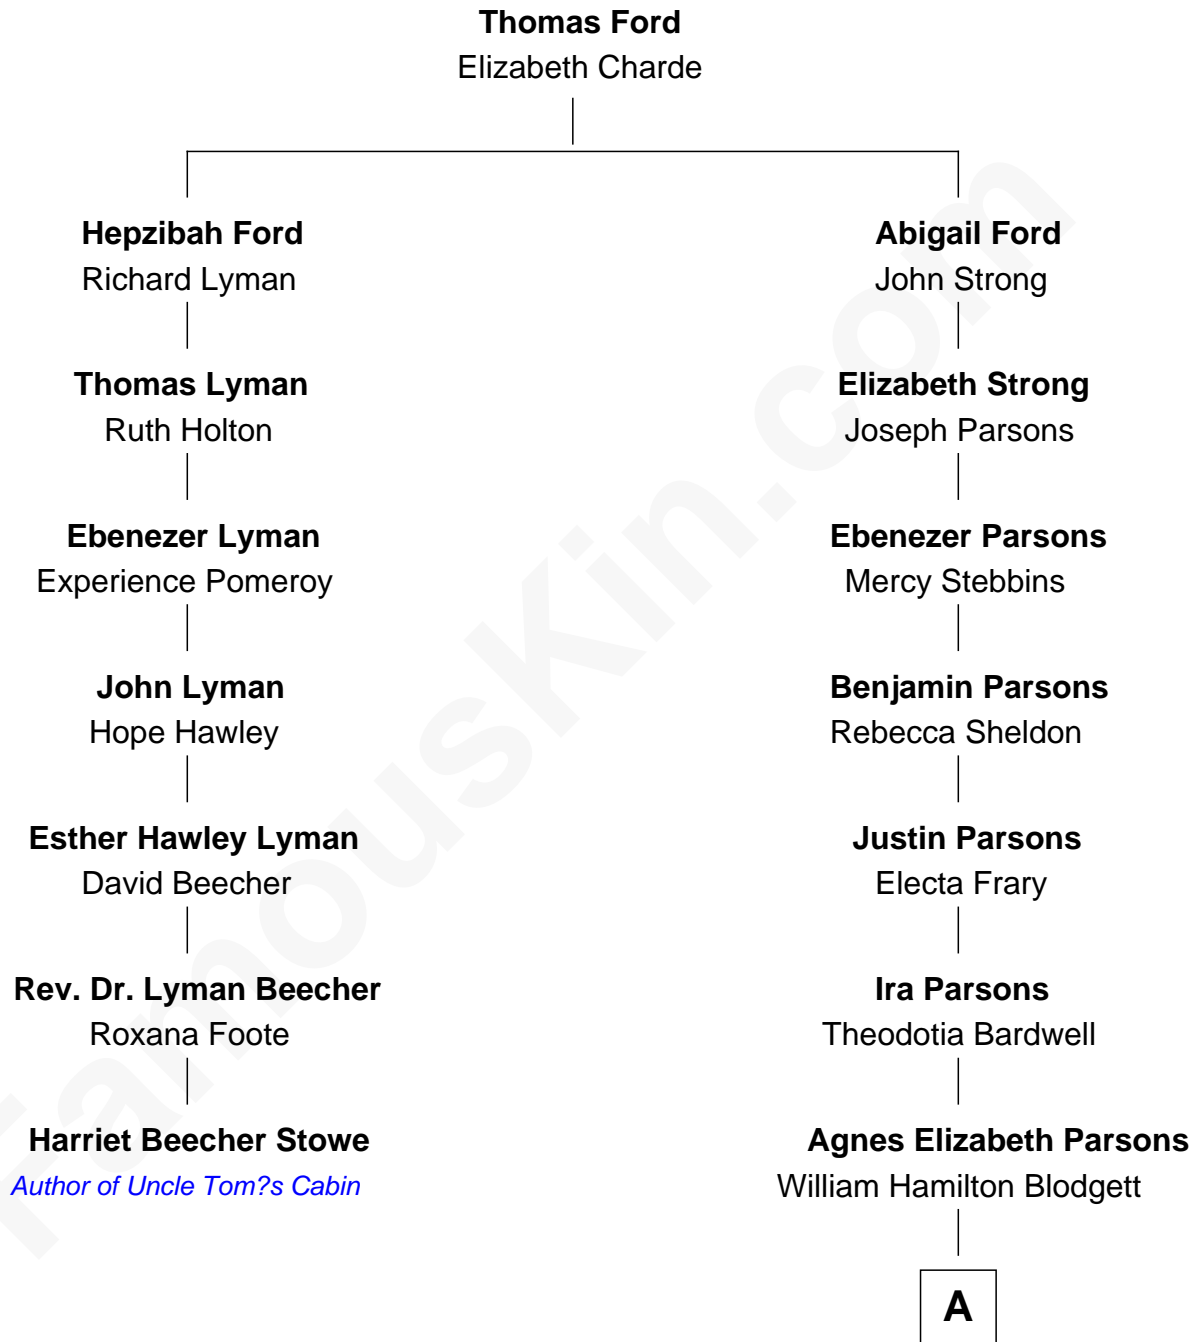

FamousKin.com Relationship Chart of

Harriet Beecher Stowe

Author of Uncle Tom's Cabin

6th cousin 2 times removed of

Frederick Upton

Co-Founder of Whirlpool Corporation

A

Carrie A. Blodgett
Cassius Marcellus Upton