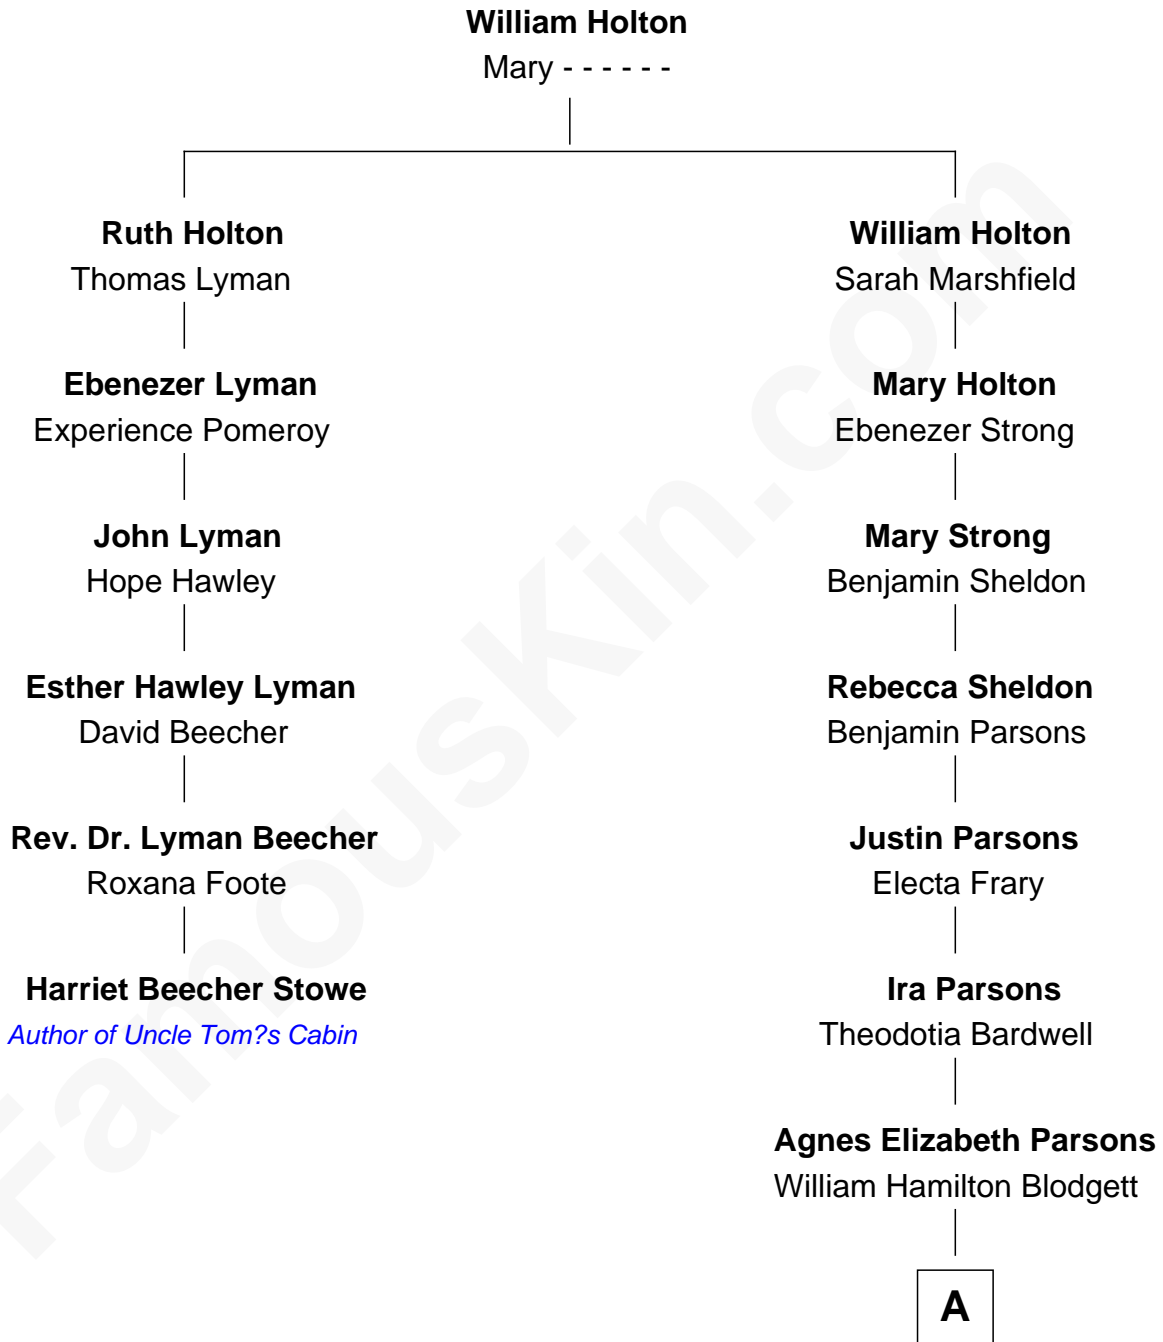

FamousKin.com Relationship Chart of

Harriet Beecher Stowe

Author of Uncle Tom's Cabin

5th cousin 3 times removed of

Frederick Upton

Co-Founder of Whirlpool Corporation

A

Carrie A. Blodgett
Cassius Marcellus Upton