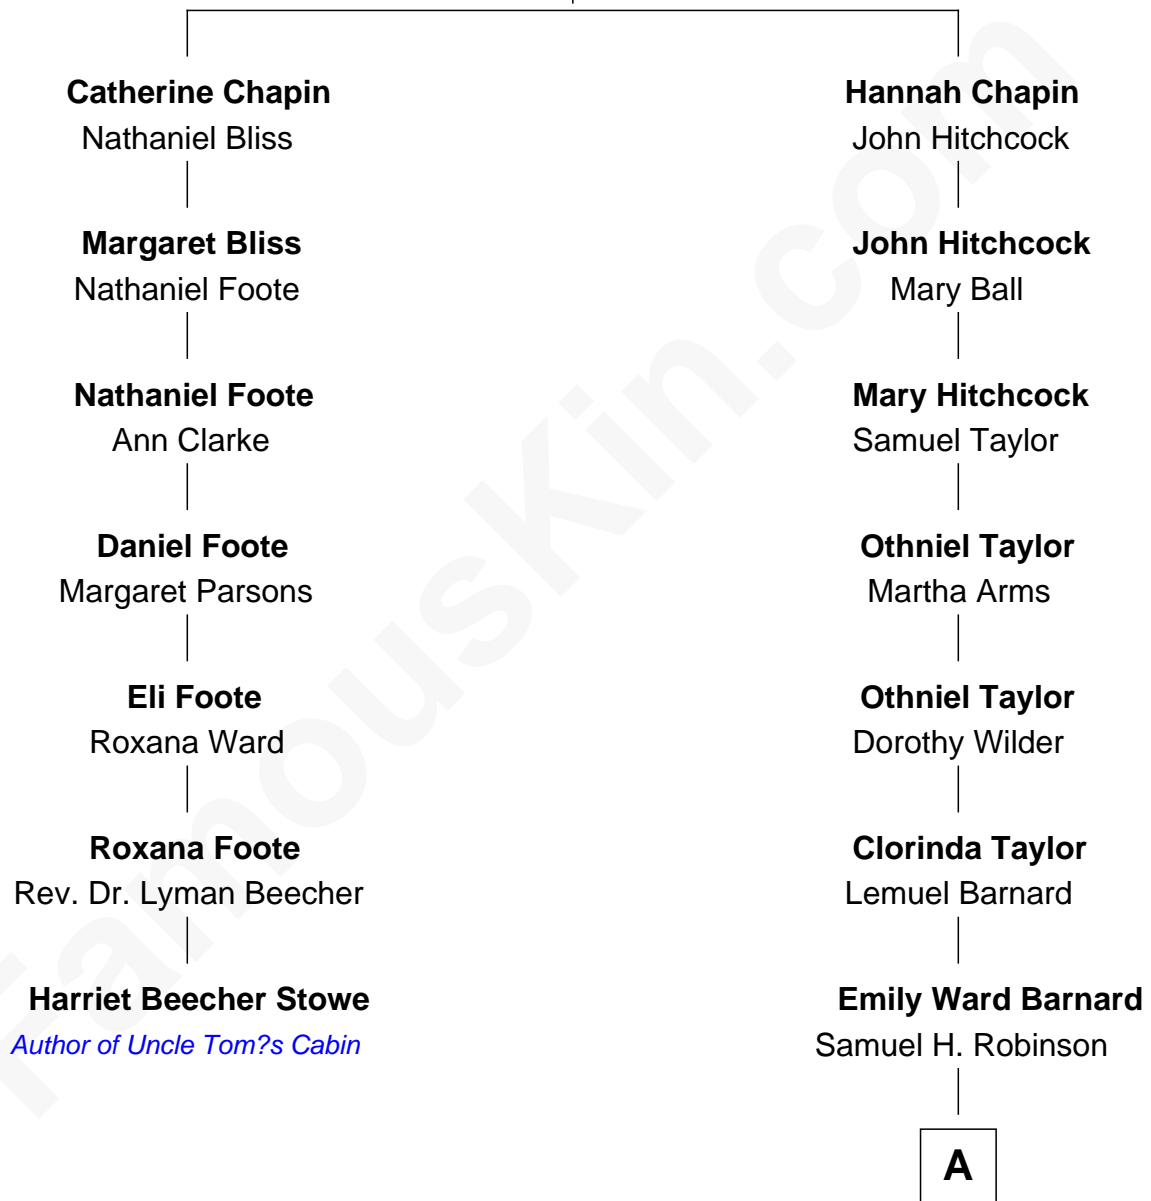

FamousKin.com

Relationship Chart of

Harriet Beecher Stowe

Author of Uncle Tom's Cabin

6th cousin 3 times removed of

Lillian Gish

Stage, TV and Movie Actress

Samuel Chapin

Cicely Penney

A

Elizabeth Ellen Robinson

Henry C. McConnell

Mary Robinson McConnell

James Lee Gish

Lillian Gish

Stage, TV and Movie Actress