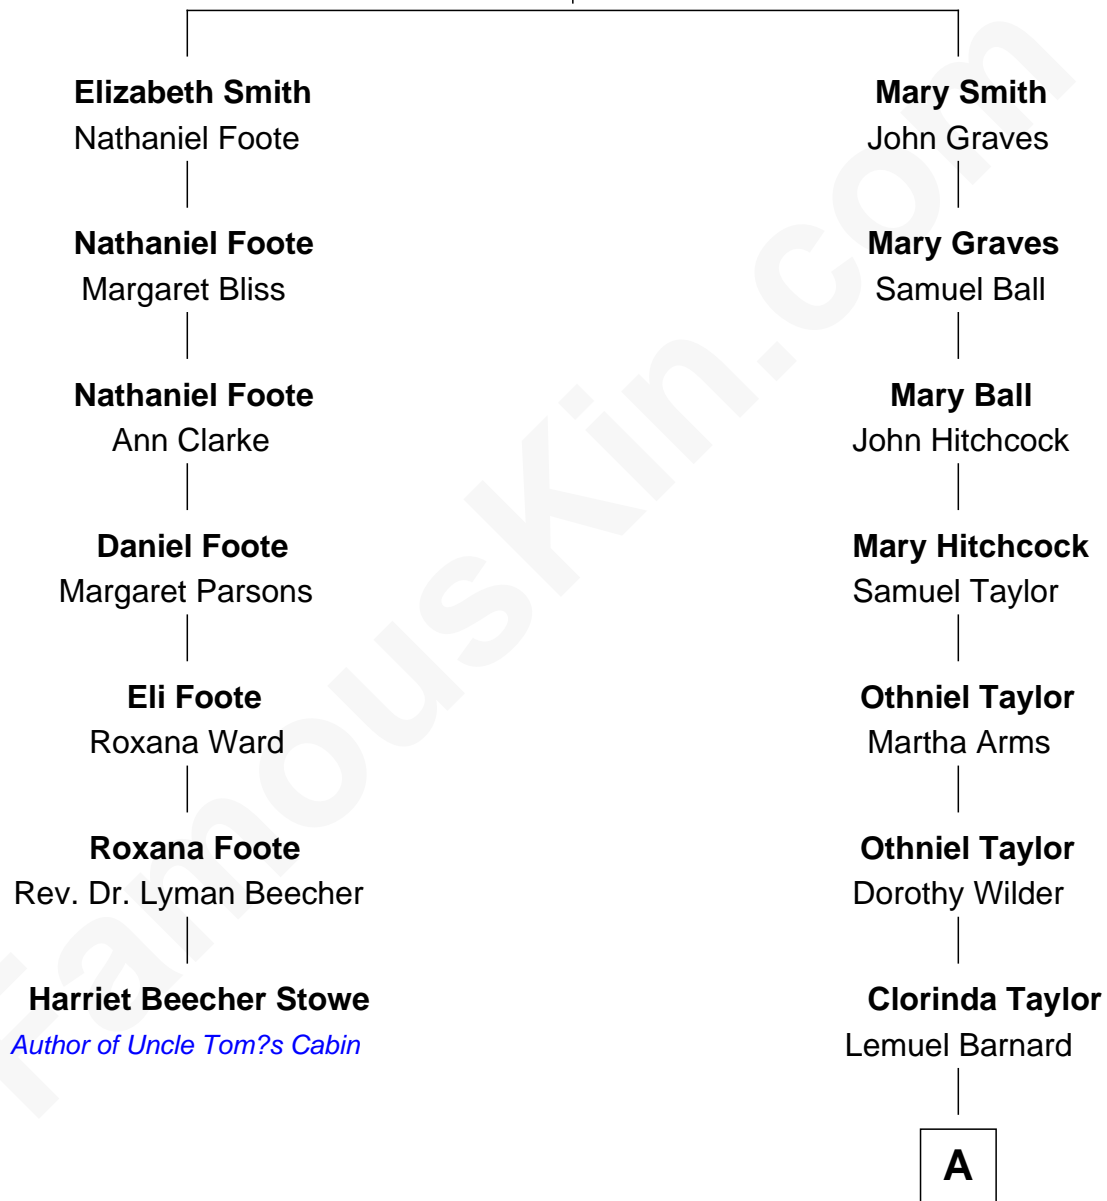

FamousKin.com Relationship Chart of

Harriet Beecher Stowe

Author of Uncle Tom's Cabin

6th cousin 4 times removed of

Lillian Gish

Stage, TV and Movie Actress

Samuel Smith

Elizabeth Smith

A

Emily Ward Barnard

Samuel H. Robinson

Elizabeth Ellen Robinson

Henry C. McConnell

Mary Robinson McConnell

James Lee Gish

Lillian Gish

Stage, TV and Movie Actress