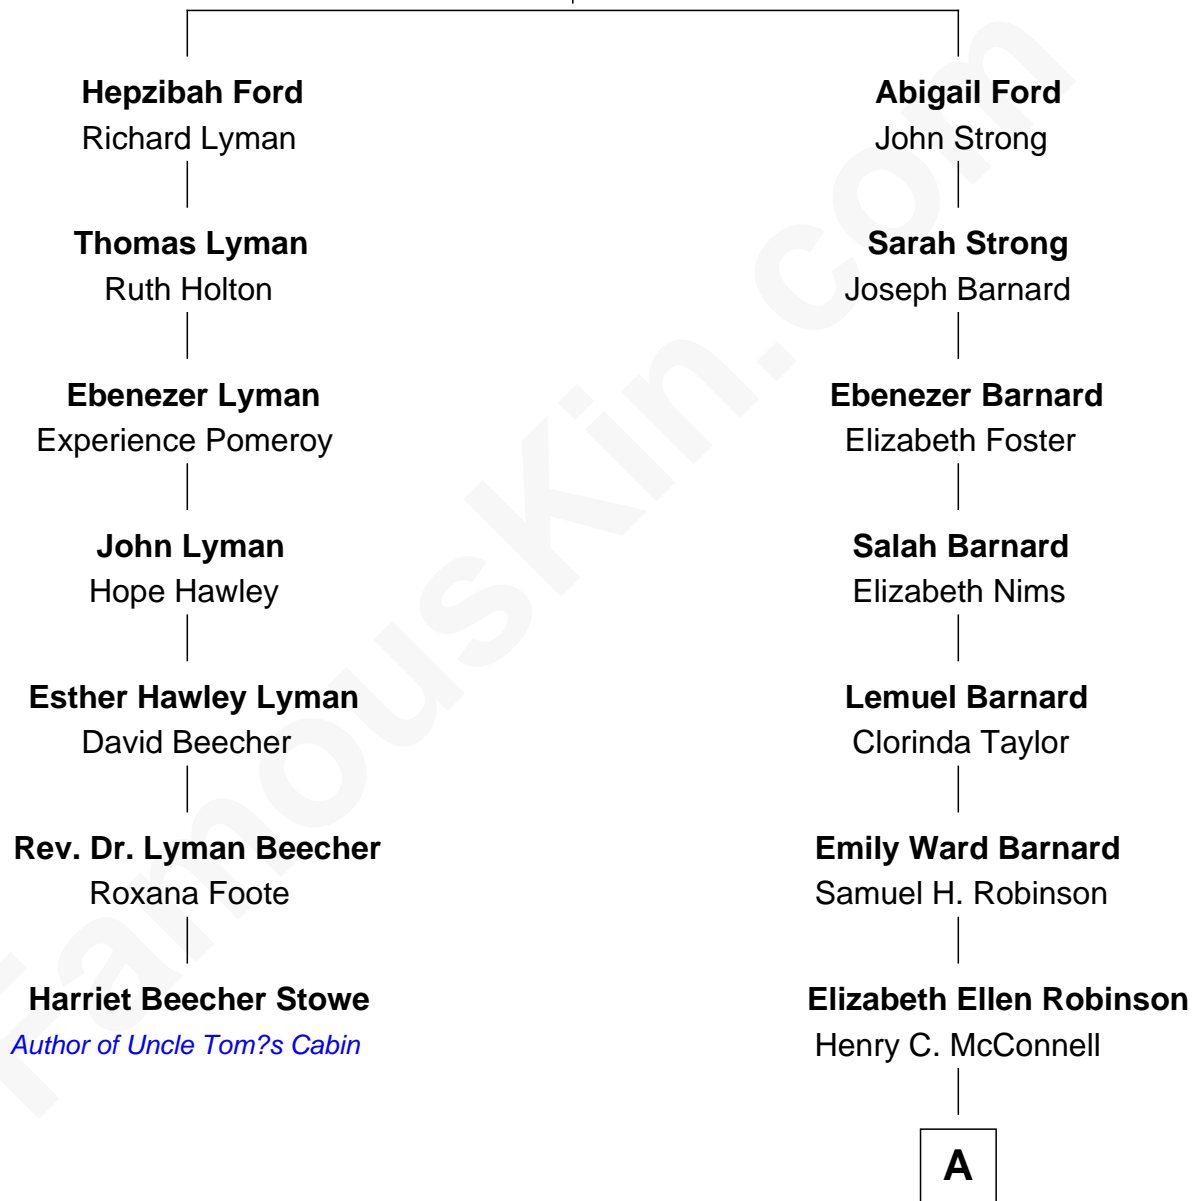

## Relationship Chart of

**Harriet Beecher Stowe**

*Author of Uncle Tom's Cabin*

6th cousin 2 times removed of

**Lillian Gish**

*Stage, TV and Movie Actress*

**Thomas Ford**  
Elizabeth Charde

**A**

|  
**Mary Robinson McConnell**

James Lee Gish

|  
**Lillian Gish**

*Stage, TV and Movie Actress*

FamousKin.com