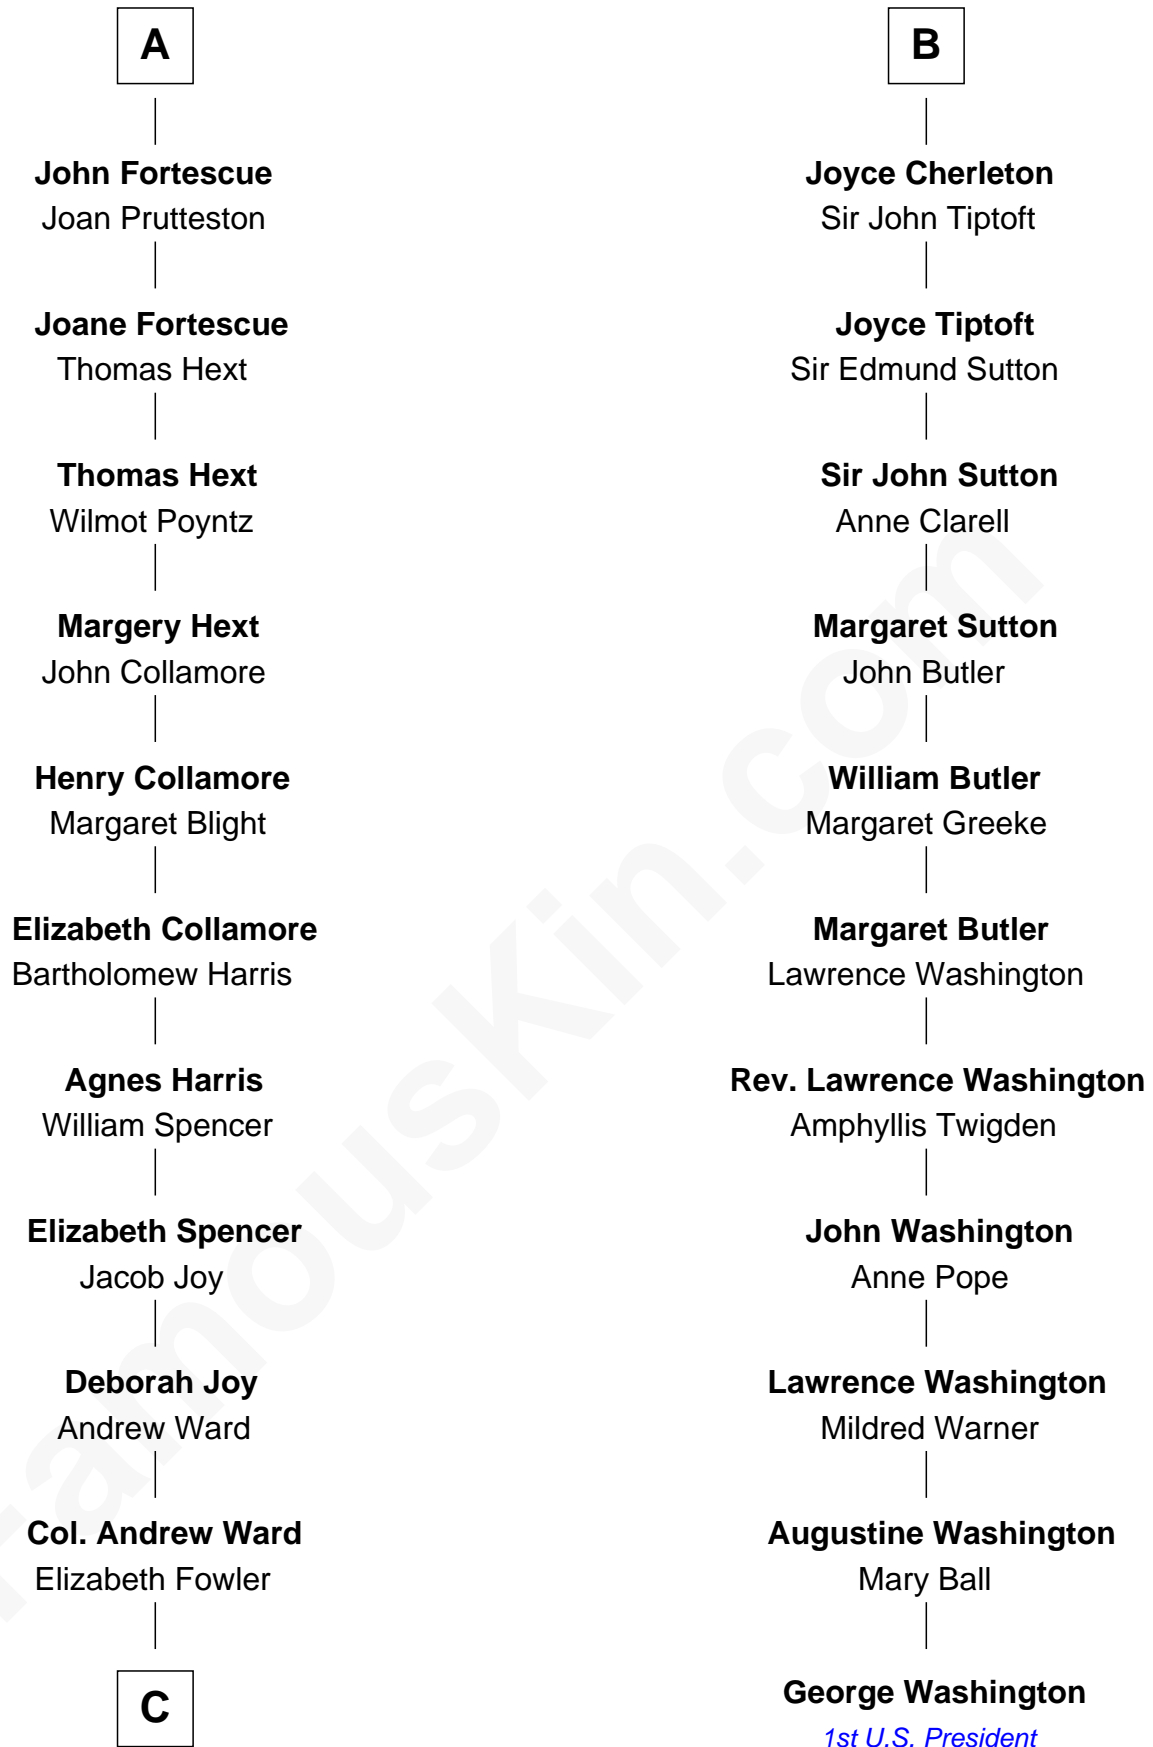

FamousKin.com Relationship Chart of

Harriet Beecher Stowe

Author of Uncle Tom's Cabin

17th cousin 3 times removed of

George Washington

1st U.S. President

C

—
Andrew Ward
Diana Hubbard

—
Roxana Ward
Eli Foote

—
Roxana Foote
Rev. Dr. Lyman Beecher

—
Harriet Beecher Stowe
Author of Uncle Tom's Cabin

FamousKin.com