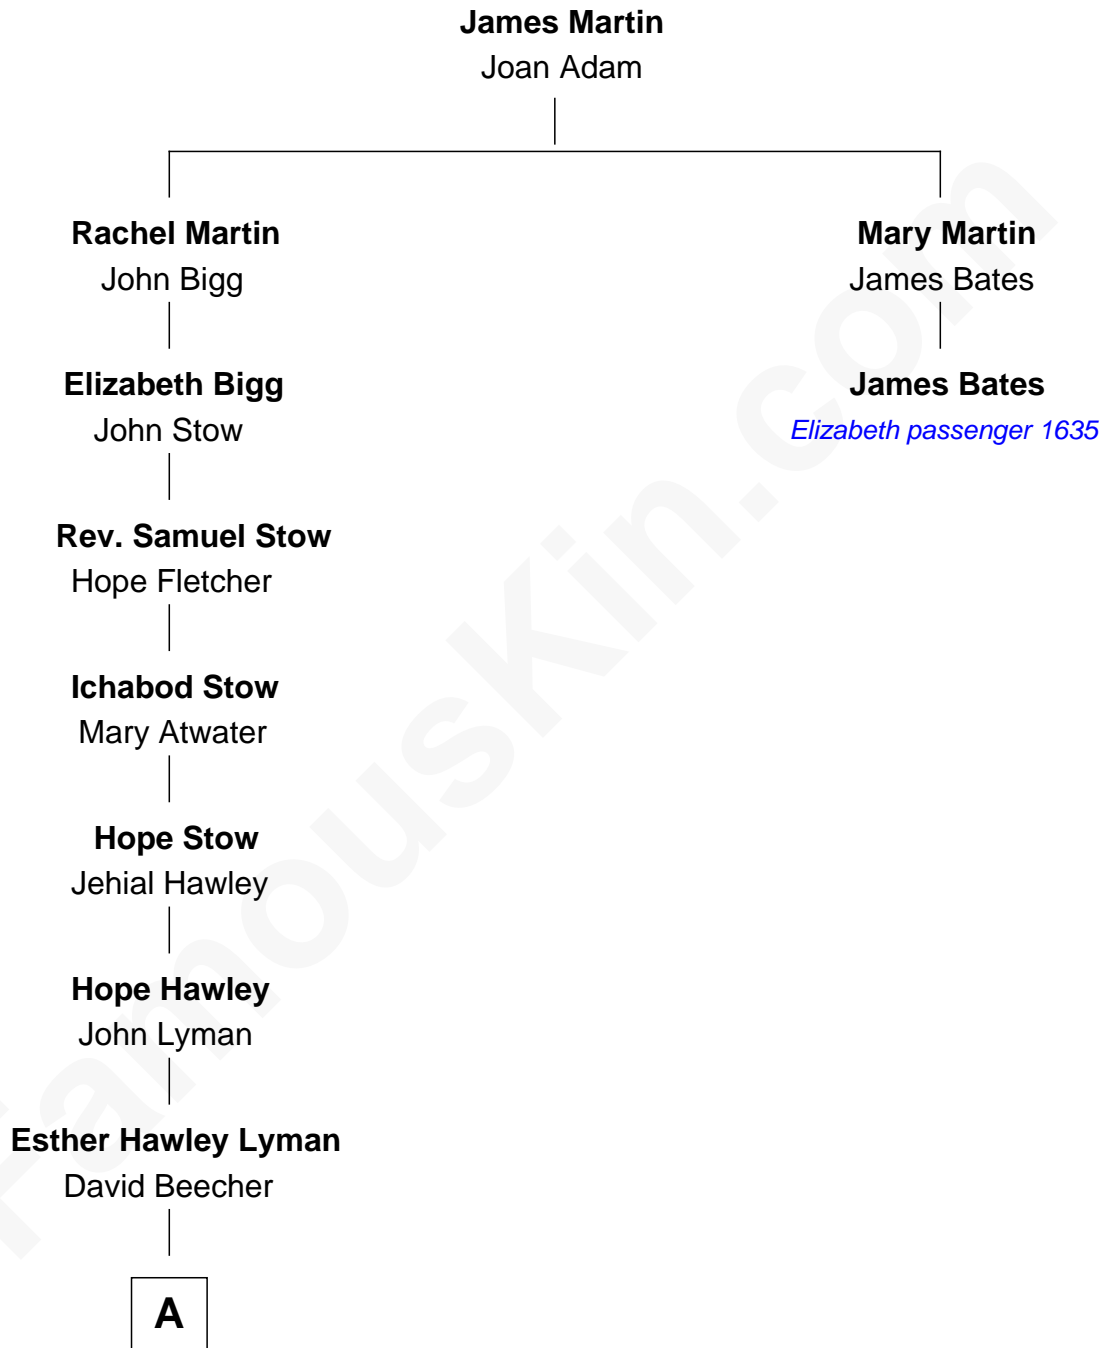

FamousKin.com Relationship Chart of

Harriet Beecher Stowe

Author of Uncle Tom's Cabin

1st cousin 7 times removed of

James Bates

(c1582 - 1655/6) Elizabeth passenger 1635

A

Rev. Dr. Lyman Beecher

Roxana Foote

Harriet Beecher Stowe

Author of Uncle Tom's Cabin

FamousKin.com