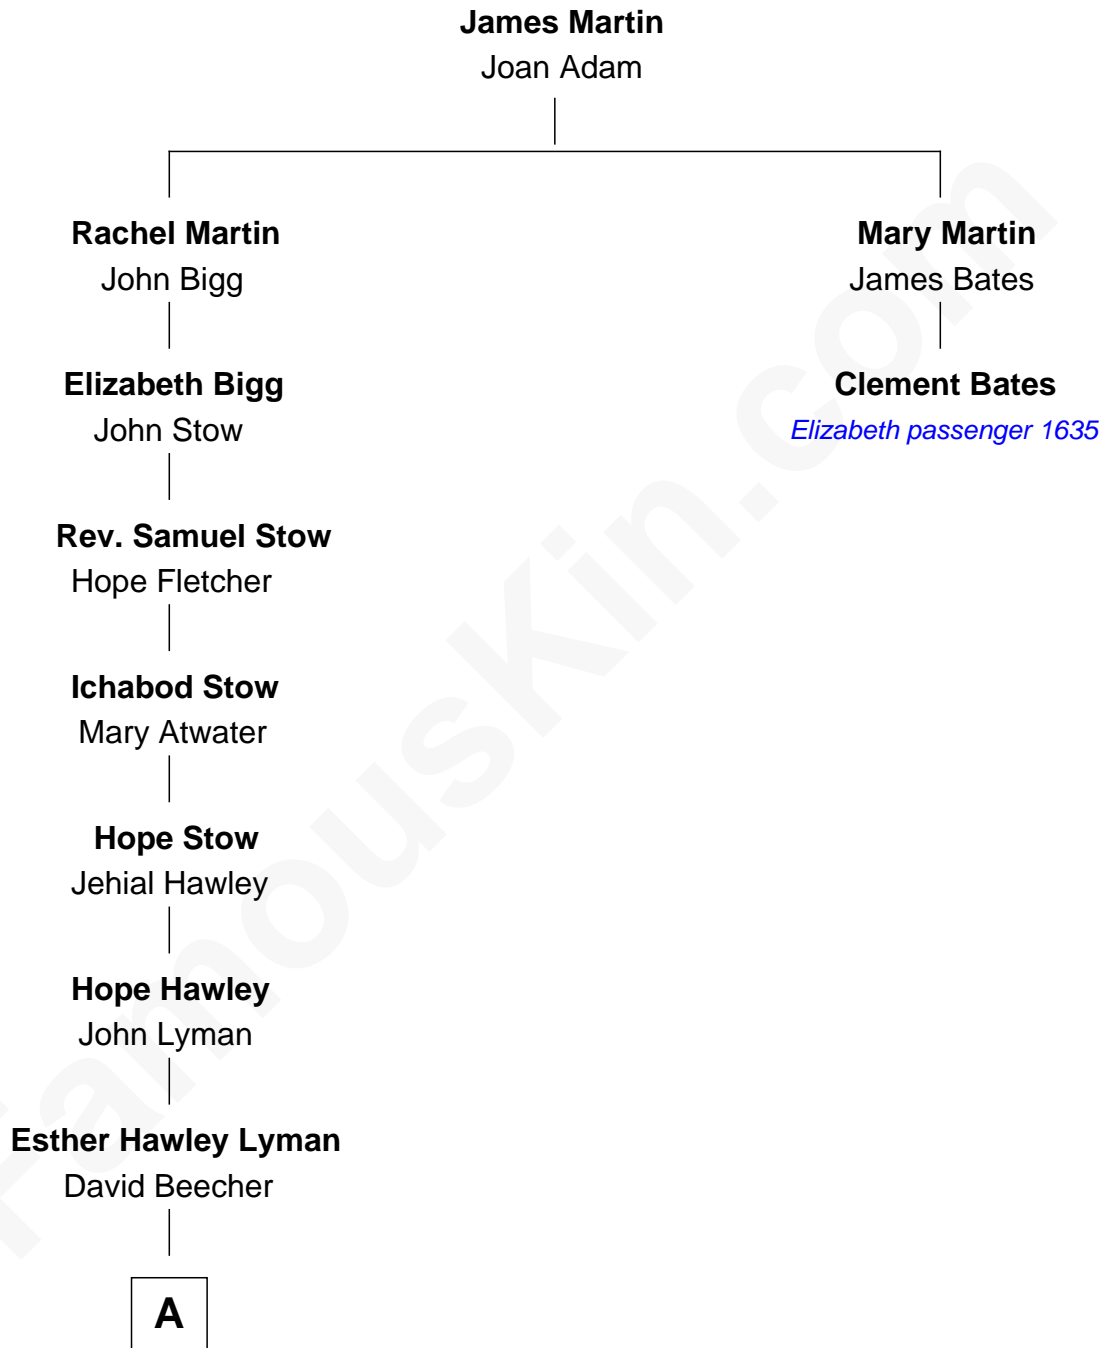

FamousKin.com Relationship Chart of

Harriet Beecher Stowe

Author of Uncle Tom's Cabin

1st cousin 7 times removed of

Clement Bates

(c1594/5 - 1671) Elizabeth passenger 1635

A

Rev. Dr. Lyman Beecher

Roxana Foote

Harriet Beecher Stowe

Author of Uncle Tom's Cabin

FamousKin.com