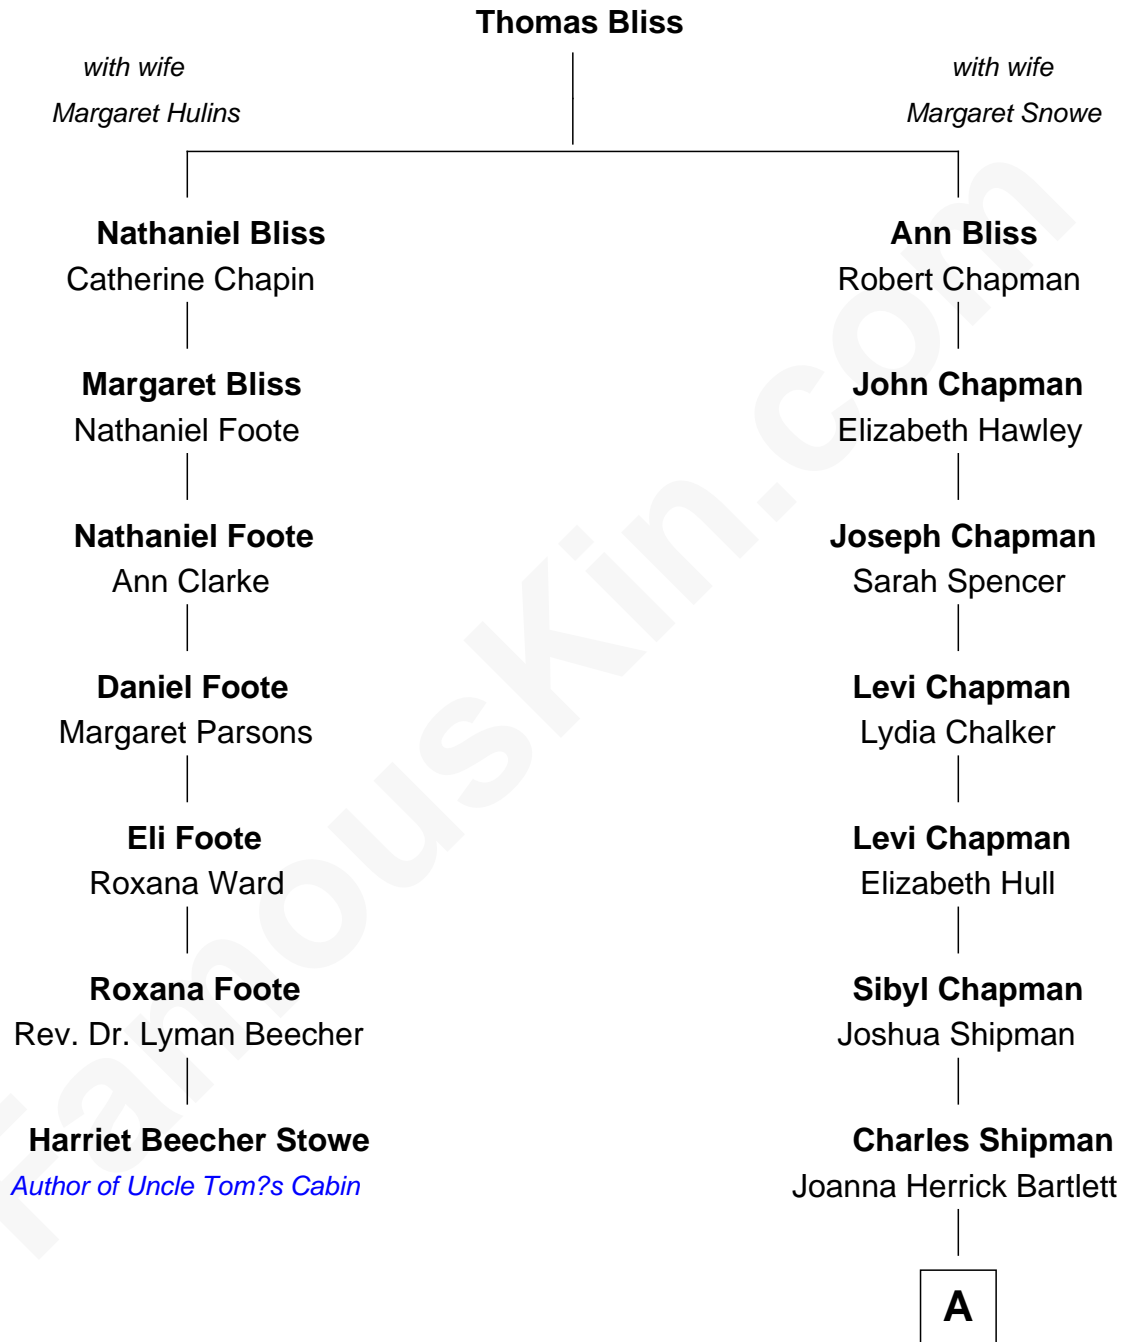

FamousKin.com Relationship Chart of

Harriet Beecher Stowe

Author of Uncle Tom's Cabin

6th cousin 3 times removed of

Charles Dawes

30th U.S. Vice-President

A

Betsey Sibyl Shipman

Beman Gates

Mary Beman Gates

Brig. Gen. Rufus R. Dawes

Charles Dawes

30th U.S. Vice-President

FamousKin.com