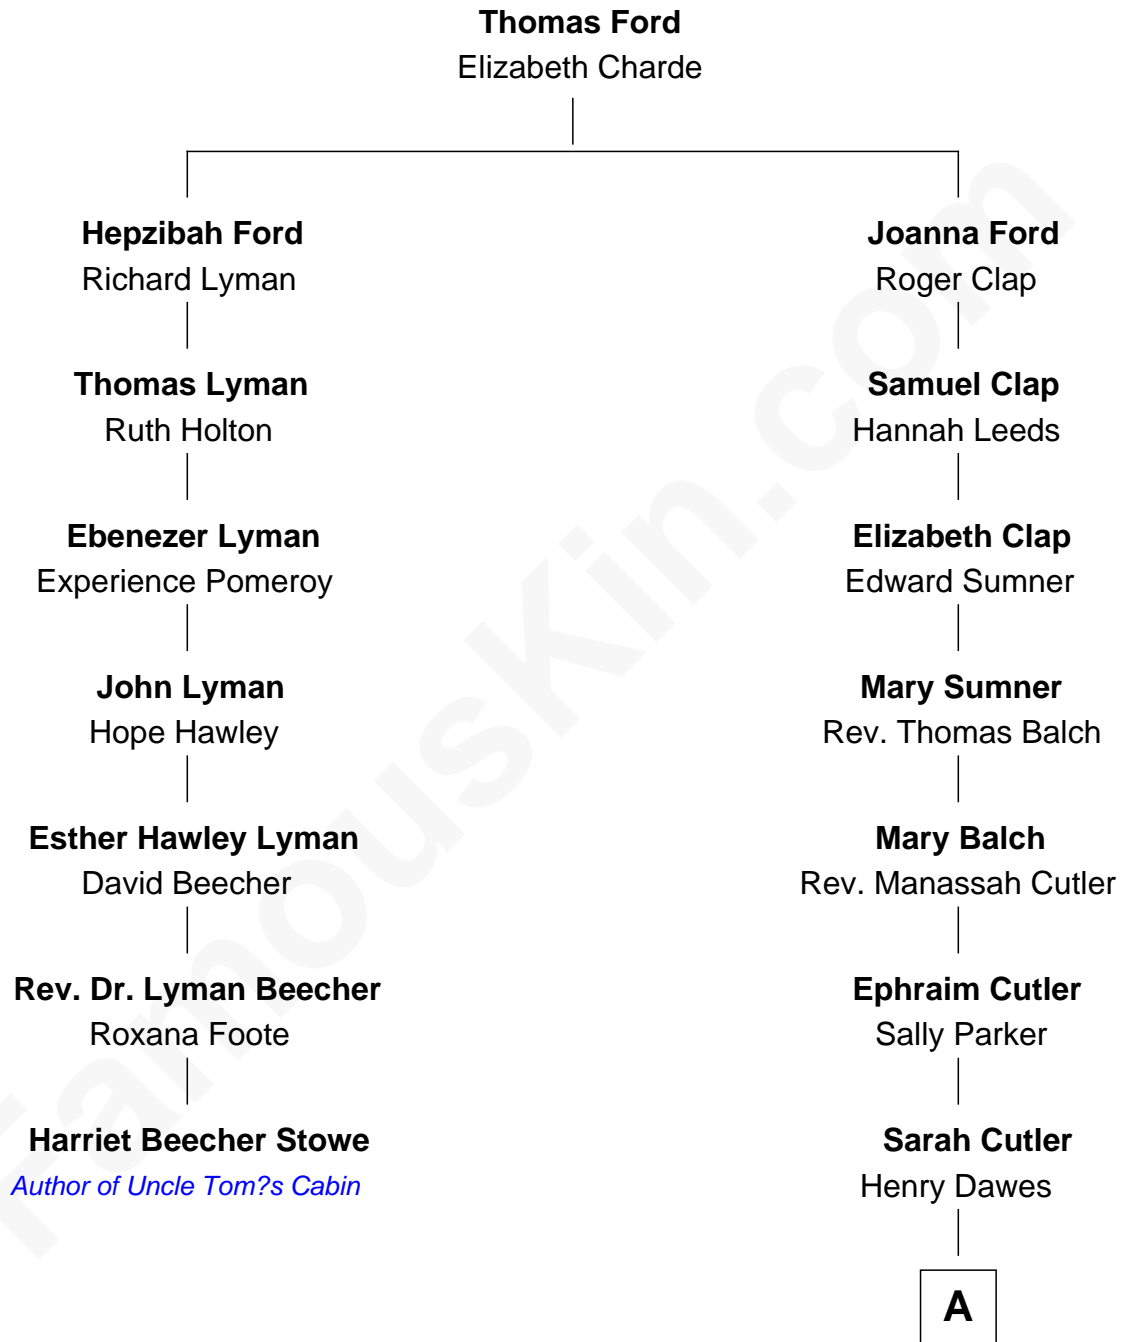

# FamousKin.com Relationship Chart of

**Harriet Beecher Stowe**

*Author of Uncle Tom's Cabin*

6th cousin 2 times removed of

**Charles Dawes**

*30th U.S. Vice-President*

A

Brig. Gen. Rufus R. Dawes

Mary Beman Gates

Charles Dawes

*30th U.S. Vice-President*

FamousKin.com