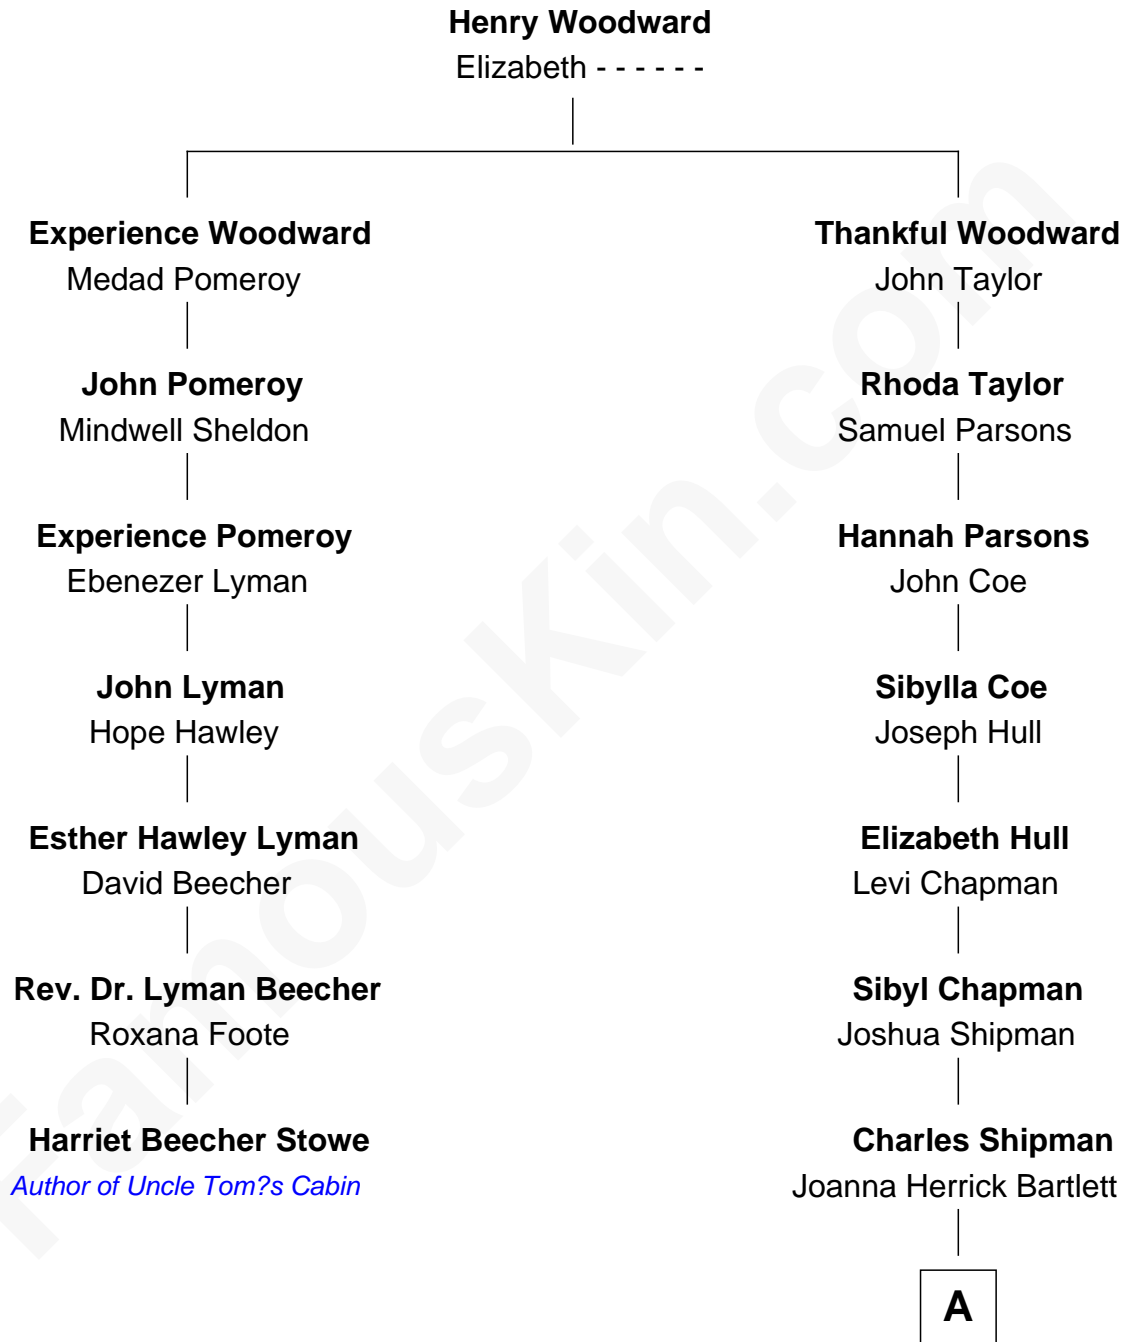

FamousKin.com Relationship Chart of

Harriet Beecher Stowe

Author of Uncle Tom's Cabin

6th cousin 3 times removed of

Charles Dawes

30th U.S. Vice-President

A

Betsey Sibyl Shipman

Beman Gates

Mary Beman Gates

Brig. Gen. Rufus R. Dawes

Charles Dawes

30th U.S. Vice-President

FamousKin.com