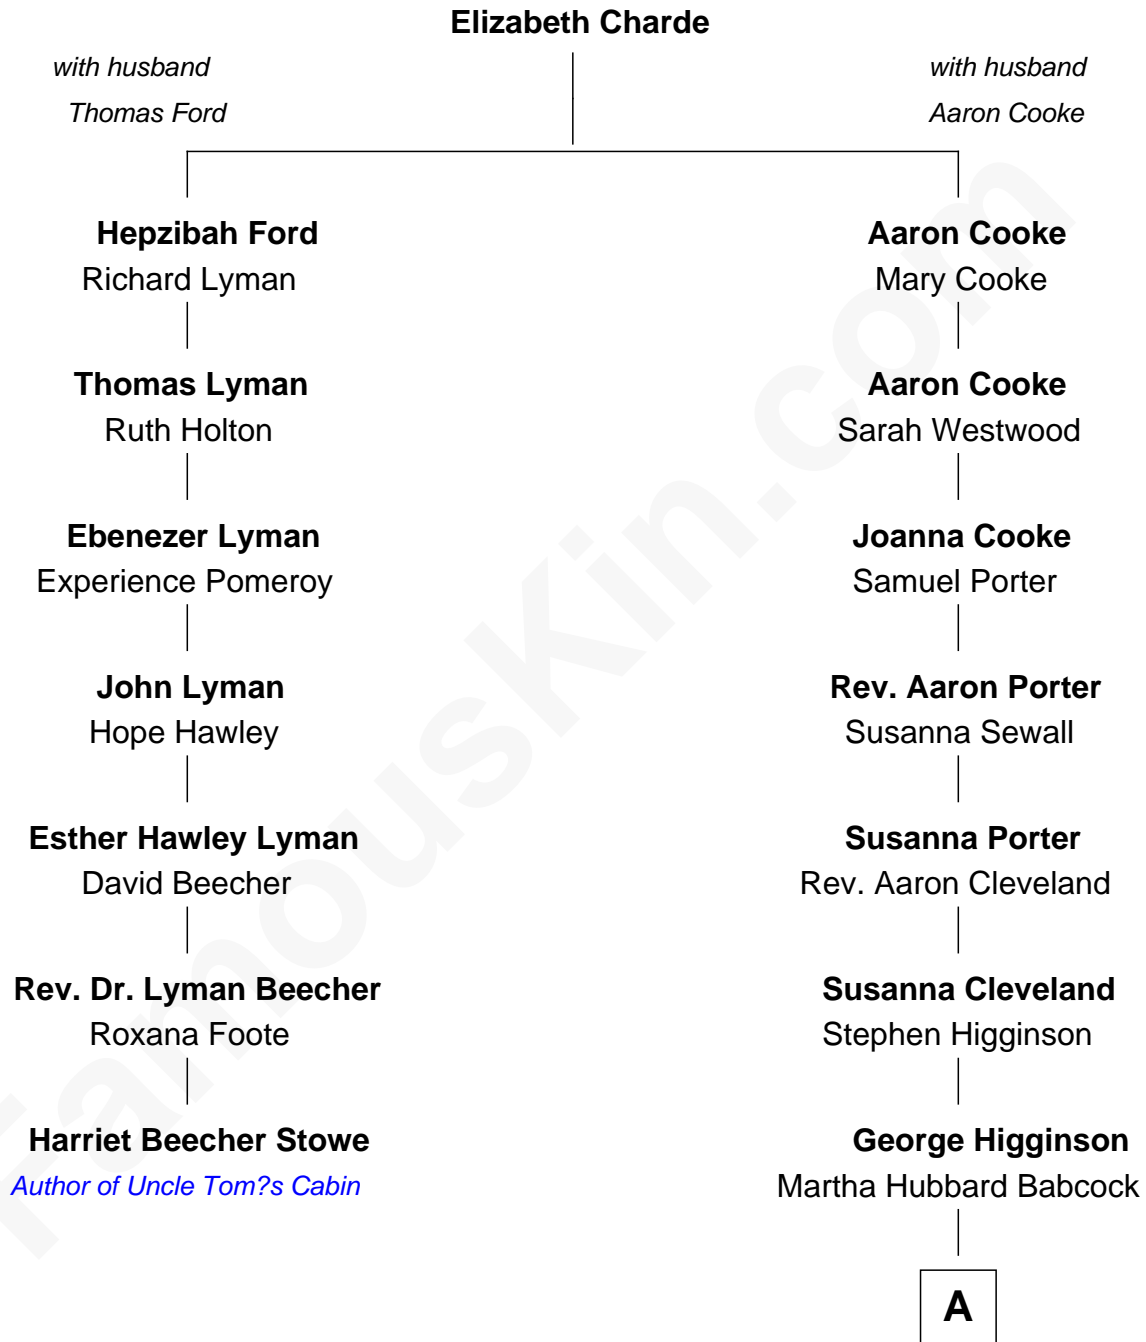

# FamousKin.com

## Relationship Chart of

**Harriet Beecher Stowe**  
*Author of Uncle Tom's Cabin*

6th cousin 2 times removed of

**Henry Lee Higginson**  
*Founder of the Boston Symphony Orchestra*

A

George Higginson

Mary Cabot Lee