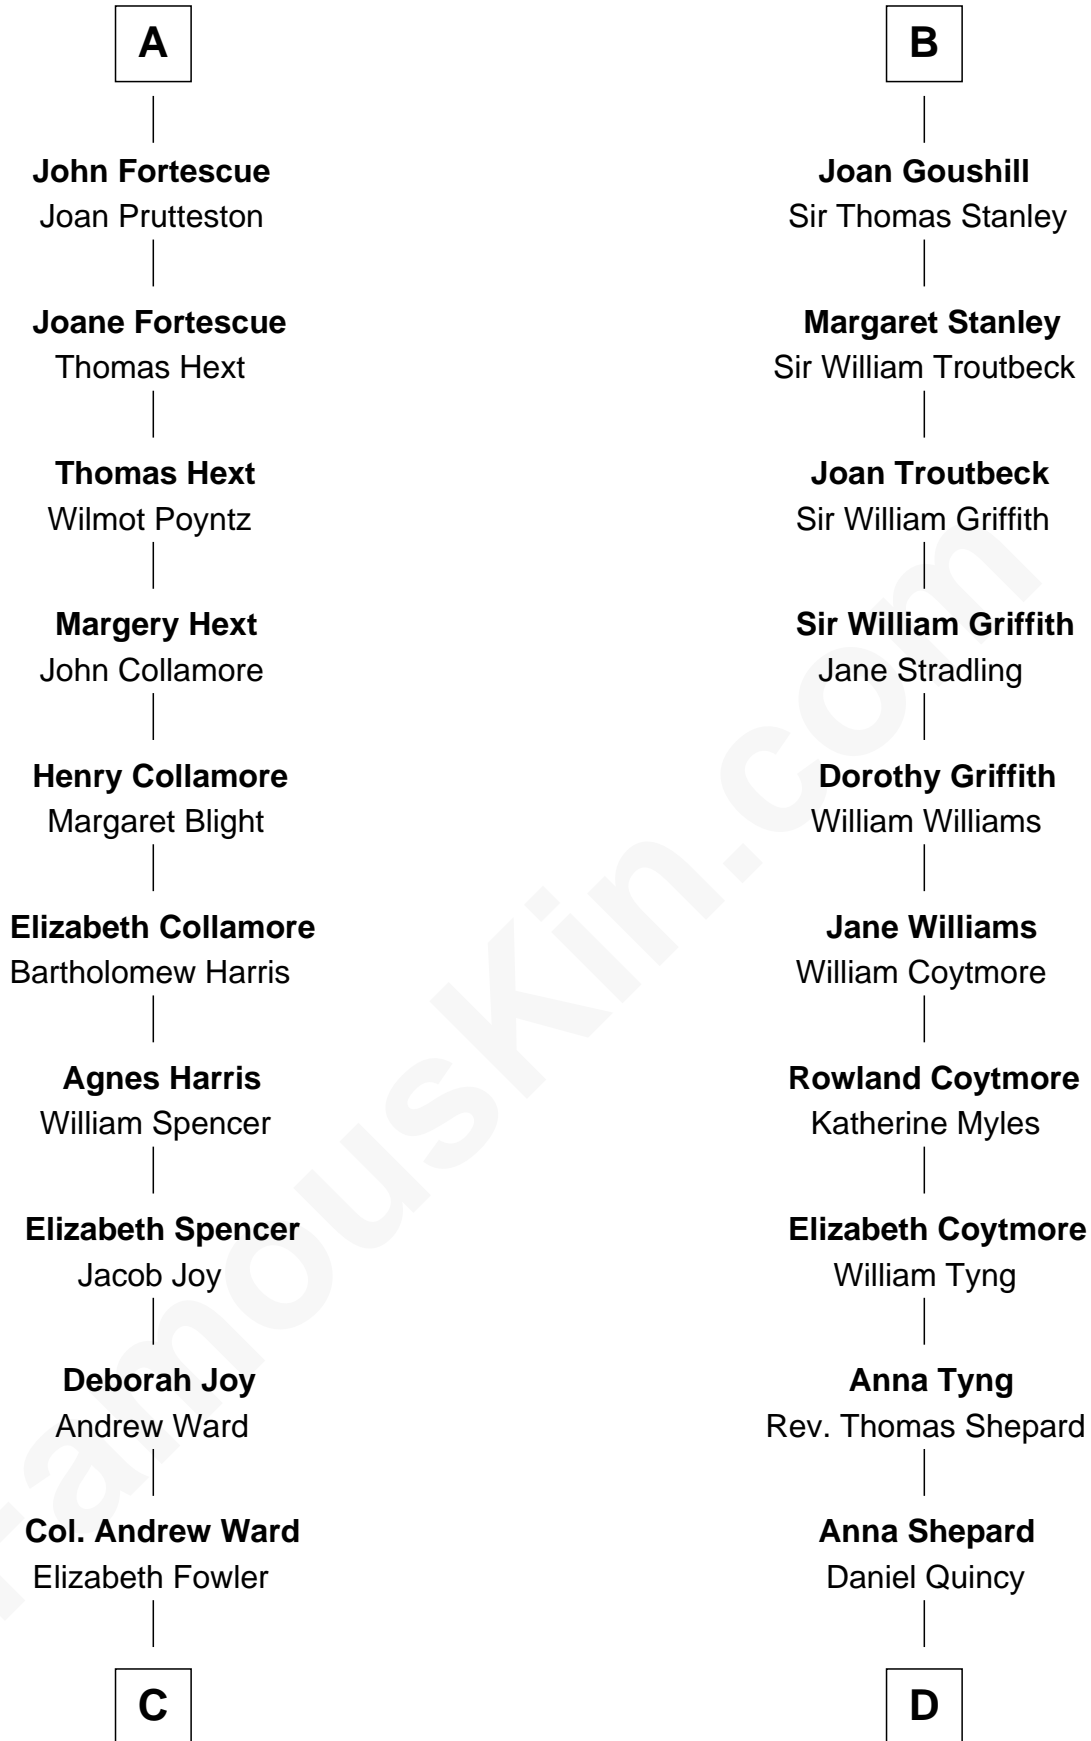

FamousKin.com Relationship Chart of

Harriet Beecher Stowe
Author of Uncle Tom's Cabin

20th cousin of

John Quincy Adams
6th U.S. President

Sir Geoffrey FitzPiers
Aveline de Clare

C

Andrew Ward
Diana Hubbard

Roxana Ward
Eli Foote

Roxana Foote
Rev. Dr. Lyman Beecher

Harriet Beecher Stowe
Author of Uncle Tom's Cabin

D

Col John Quincy
Elizabeth Norton

Elizabeth Quincy
Rev. William Smith

Abigail Quincy Smith
John Adams

John Quincy Adams
6th U.S. President