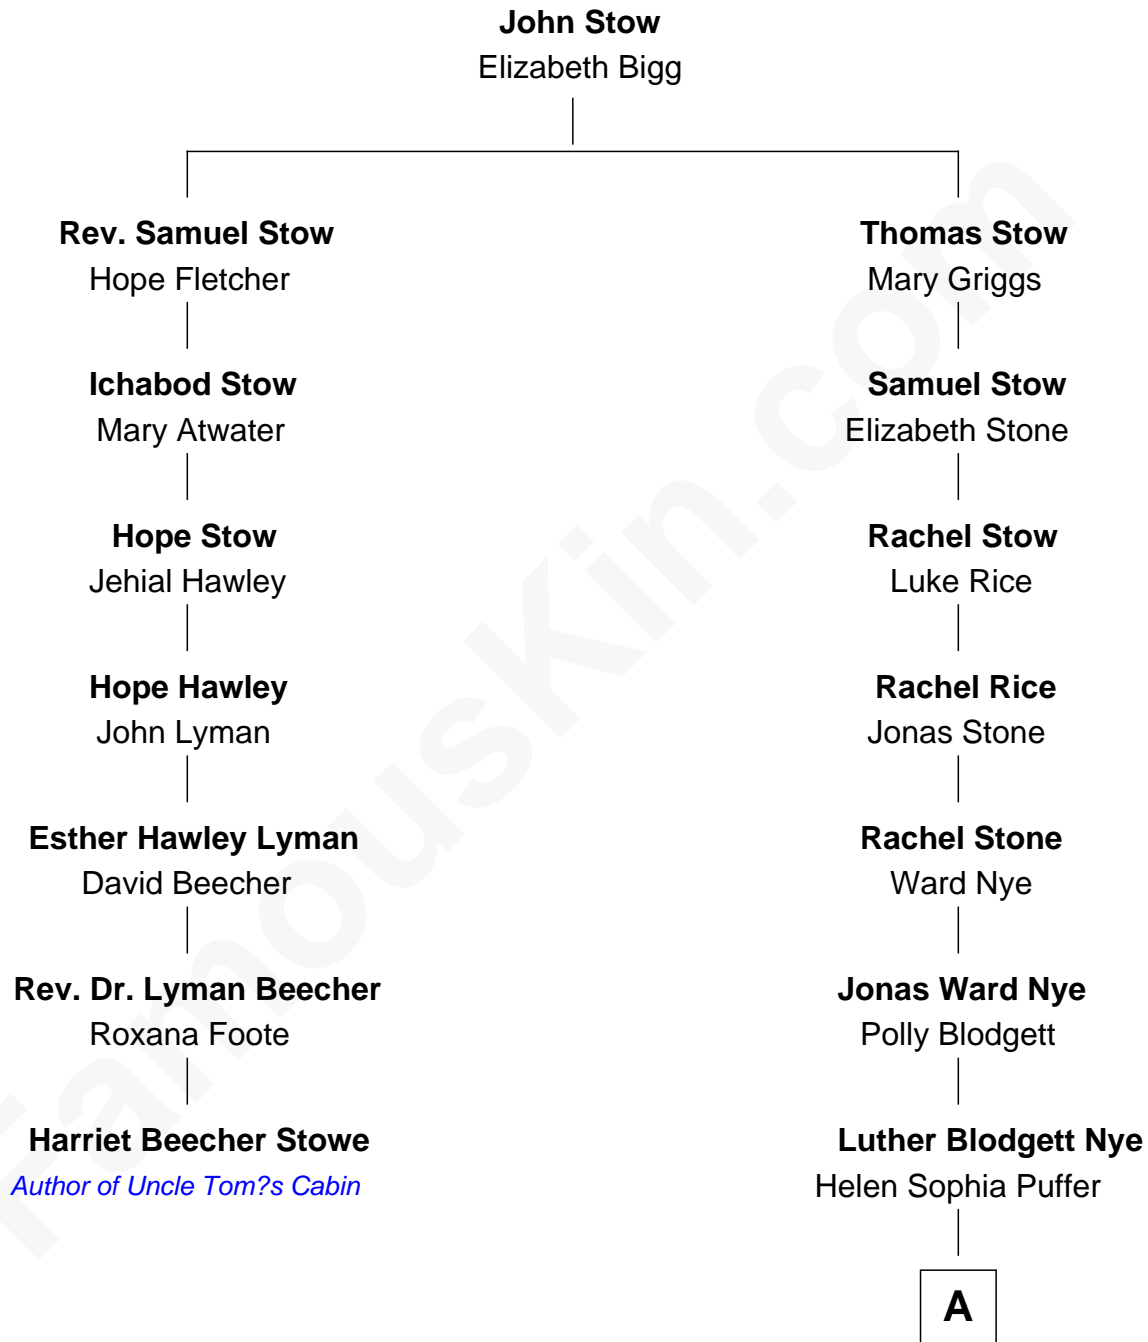

FamousKin.com Relationship Chart of

Harriet Beecher Stowe

Author of Uncle Tom's Cabin

6th cousin 3 times removed of

Bill Nye

TV's The Science Guy

A

—
Luther Bertram Nye

Minnie Wheatley Farr

—
Edwin Darby Nye

Dr. Jacqueline Blanche Jenkins

—
Bill Nye

TV's The Science Guy

FamousKin.com